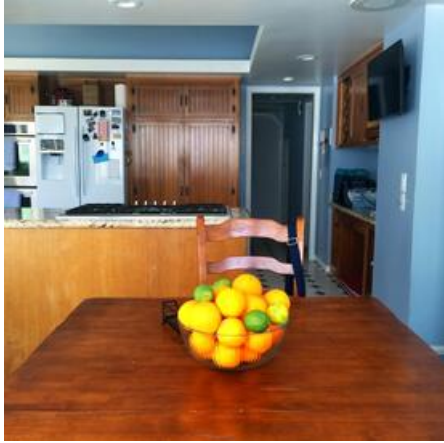

CAFF HOME

Location Photos

Image Zip File

[downloadable-photos.zip](#)

CAFF HOME is a Anywhere U.S.A. at its finest. Two story, traditional home with a full wrap around porch offers middle America at its finest. Located on a larger lot with mature trees, the CAFF HOME offers traditional elements in both its exterior as well as the interior.