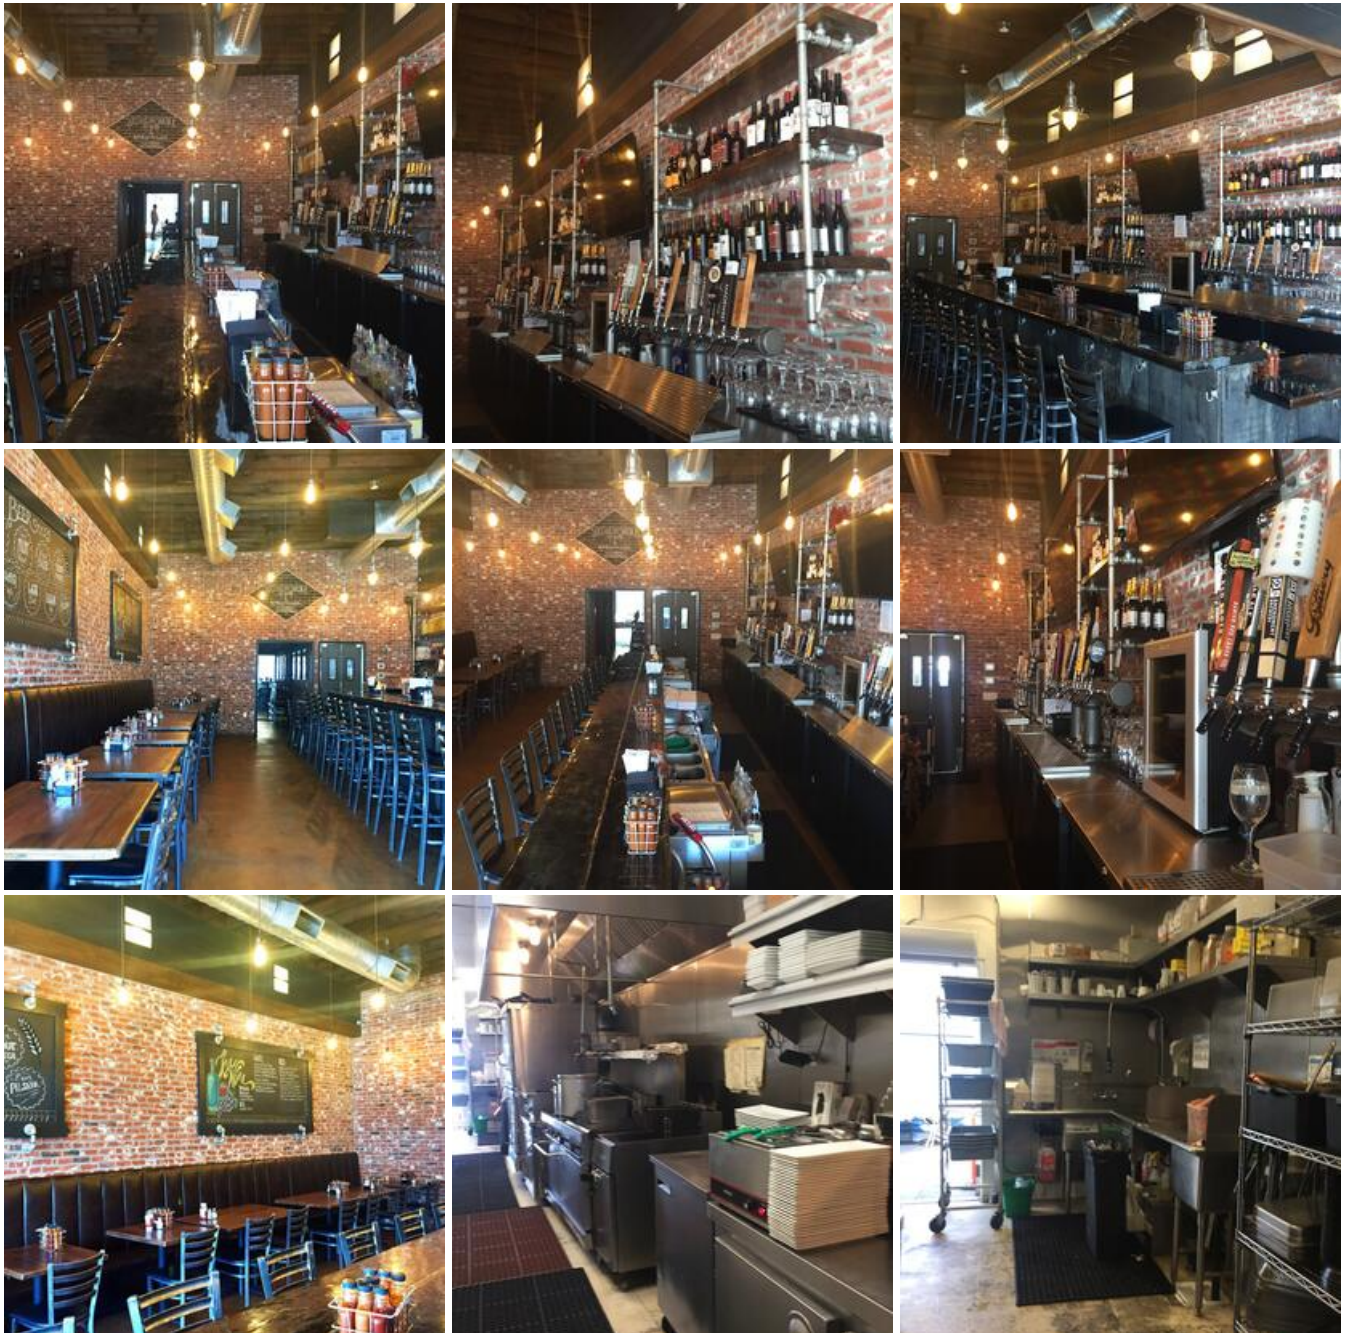

SAMS RESTAURANT

Location Photos

Primary Location Type

[Bars & Restaurants](#)

Location Features

[BRICK INTERIOR](#)

[BAR](#)

[DINING PATIO](#)