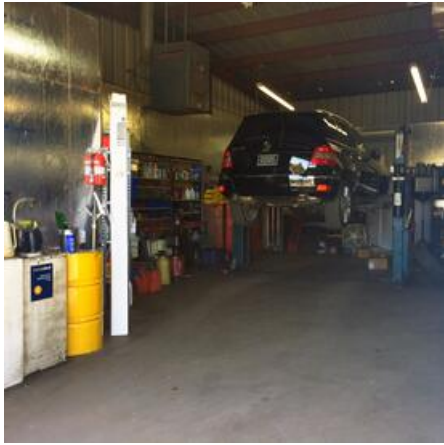

The Original
SCVLOCATIONS
EST. 2001

FILM REPRESENTATION  MANAGEMENT SERVICES

GMN AUTO

Location Photos

Primary Location Type

[Car Lots and Auto Repair](#)

Location Features

[AUTO SHOP](#)