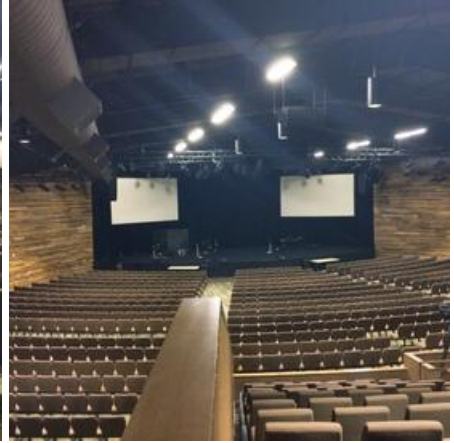

RP AUDITORIUM

Location Photos

Primary Location Type

[Church at Rocky Peak](#)

Location Features

[BALLROOM](#)

[CAMPUS](#)

[GRASSWAYS](#)