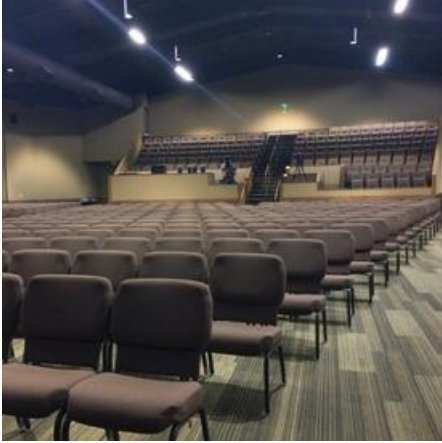

RP AUDITORIUM

Location Photos

Primary Location Type

[Church at Rocky Peak](#)

Location Features

[BALLROOM](#)

[CAMPUS](#)

[GRASSWAYS](#)