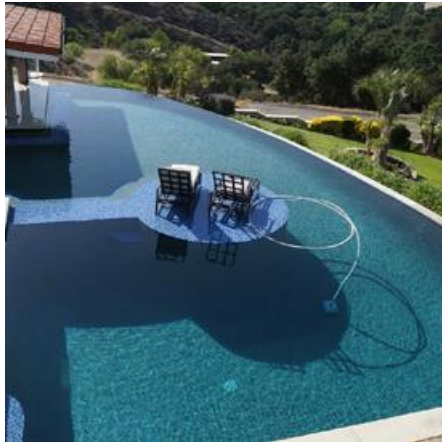

MAZZ ESTATE

Location Photos

Primary Location Type

[McMansions and Estates](#)

Location Features

LOCATION FEATURES

[SPANISH TILE ROOF](#)

[PALM TREES](#)

[BAJA SHELF](#)

[HOTEL POOL](#)

[INFINITY EDGE POOL](#)

[RESORT POOL](#)

[TROPICAL POOL](#)

[McMANSION RESIDENTIAL](#)

[SMALL VINEYARD](#)

[MOUNTAIN VIEWS](#)