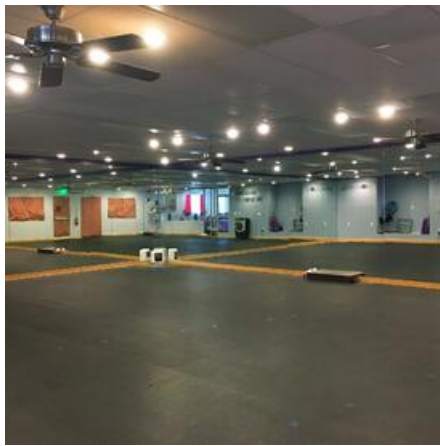

SCV YOGA

Location Photos

Primary Location Type

[Store Fronts and Shopping Centers](#)

Location Features

LOCATION FEATURES

[DANCE STUDIO](#)

[YOGA STUDIO](#)

[GYM](#)

[LOBBY](#)