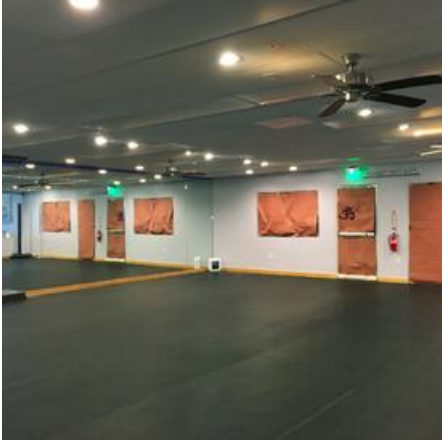

SCV YOGA

Location Photos

Primary Location Type

[Store Fronts and Shopping Centers](#)

Location Features

LOCATION FEATURES

[DANCE STUDIO](#)

[YOGA STUDIO](#)

[GYM](#)

[LOBBY](#)