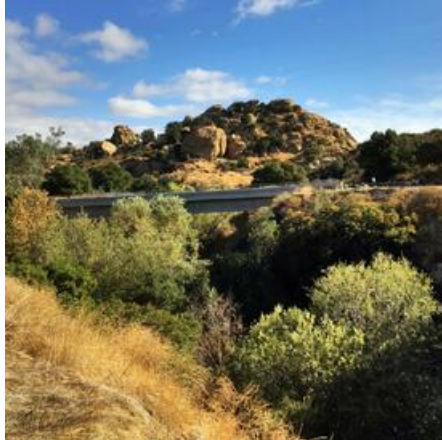

**RP BRIDGE**

**Location Photos**

RP BRIDGE is a private, gated bridge connecting Santa Susana Pass Road to Church at Rocky Peak's Rock Ridge. This bridge allows for full production control of the vast open spaces at Rock Ridge.

### **Primary Location Type**

[Church at Rocky Peak](#)

### **Location Features**

[CHURCH AT ROCKY PEAK  
BRIDGE  
GATED PRIVATE DRIVE  
ROADS](#)