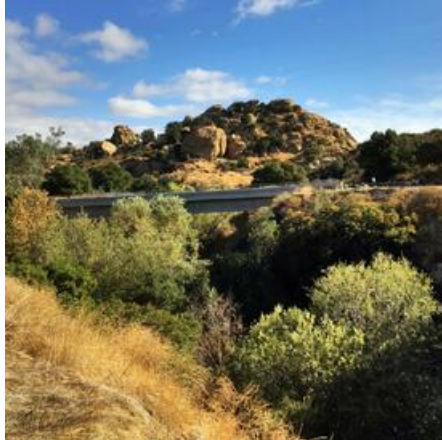

RP BRIDGE

Location Photos

Primary Location Type

[Roads --- Paved, Dirt, Gravel](#)

Location Features

[CHURCH AT ROCKY PEAK
BRIDGE](#)
[PRIVATE GATED DRIVE](#)
[PRIVATE BRIDGE](#)
[ROADS](#)