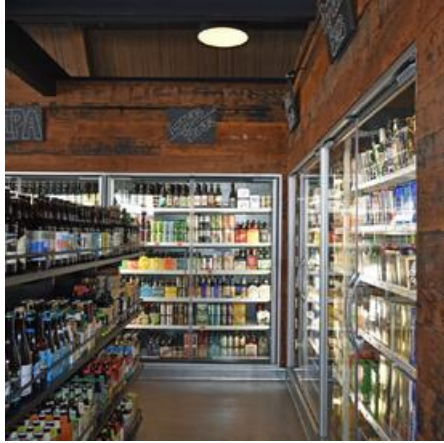

The Original
SCVLOCATIONS
EST. 2001

FILM REPRESENTATION  MANAGEMENT SERVICES

GY SHOP

Location Photos

Primary Location Type

[Store Fronts and Shopping Centers](#)

Location Features

[ALPINE](#)

[LIQUOR STORE](#)

[STORE FRONT](#)

[MODERN](#)

[MOUNTAIN](#)

[OPEN BEAMS](#)

[UNIQUE CEILINGS](#)

[VAULTED CEILINGS](#)

[UPSCALE DECOR](#)