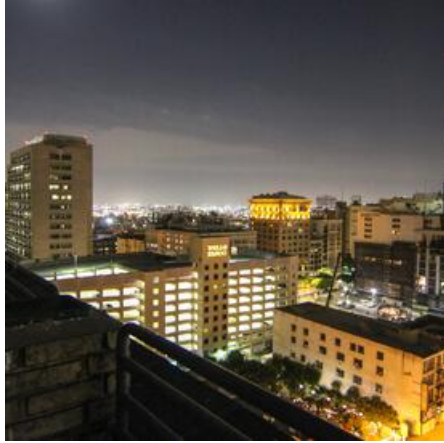

DTLA SKYLINE NIGHT TIME VIEWS

Location Photos

Image Zip File

[rooftop-dtla-night.zip](#)

Primary Location Type

[Grand Central Market and Million Dollar Theater](#)

Location Features

[DTLA](#)

[DTLA SKYLINE VIEWS](#)

[GRAND CENTRAL MARKET](#)

[NIGHTTIME VIEWS](#)

[PARKING STRUCTURE](#)

[ROOFTOP PARKING](#)

[ROOFTOP PATIO](#)

[CITY VIEW](#)