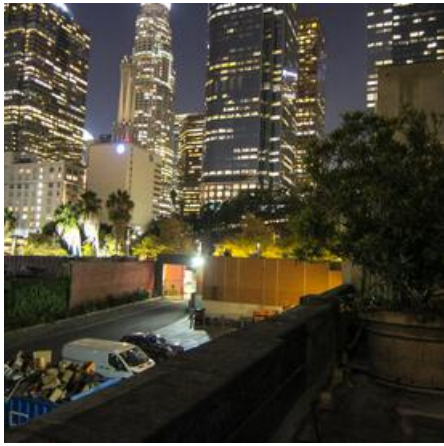

DTLA SKYLINE NIGHT TIME VIEWS

Location Photos

Image Zip File

[rooftop-dtla-night.zip](#)

Primary Location Type

[Grand Central Market and Million Dollar Theater](#)

Location Features

[DTLA](#)

[DTLA SKYLINE VIEWS](#)

[GRAND CENTRAL MARKET](#)

[NIGHTTIME VIEWS](#)

[PARKING STRUCTURE](#)

[ROOFTOP PARKING](#)

[ROOFTOP PATIO](#)

[CITY VIEW](#)