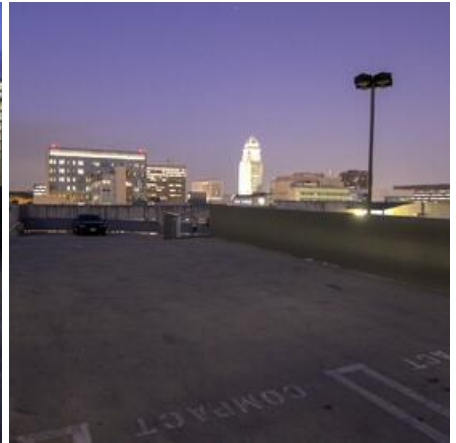

DTLA SKYLINE NIGHT TIME VIEWS

Location Photos

Image Zip File

[rooftop-dtla-night.zip](#)

Primary Location Type

[Grand Central Market and Million Dollar Theater](#)

Location Features

[DTLA](#)

[DTLA SKYLINE VIEWS](#)

[GRAND CENTRAL MARKET](#)

[NIGHTTIME VIEWS](#)

[PARKING STRUCTURE](#)

[ROOFTOP PARKING](#)

[ROOFTOP PATIO](#)

[CITY VIEW](#)