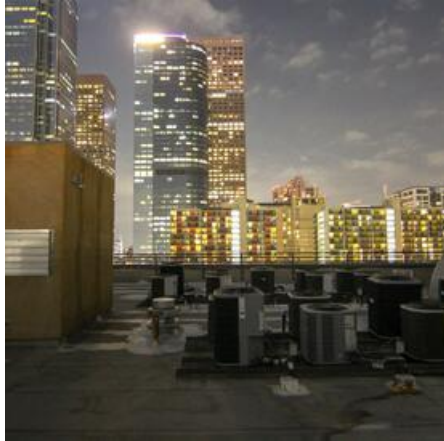

DTLA SKYLINE NIGHT TIME VIEWS

Location Photos

Image Zip File

[rooftop-dtla-night.zip](#)

Primary Location Type

[Grand Central Market and Million Dollar Theater](#)

Location Features

[DTLA](#)

[DTLA SKYLINE VIEWS](#)

[GRAND CENTRAL MARKET](#)

[NIGHTTIME VIEWS](#)

[PARKING STRUCTURE](#)

[ROOFTOP PARKING](#)

[ROOFTOP PATIO](#)

[CITY VIEW](#)