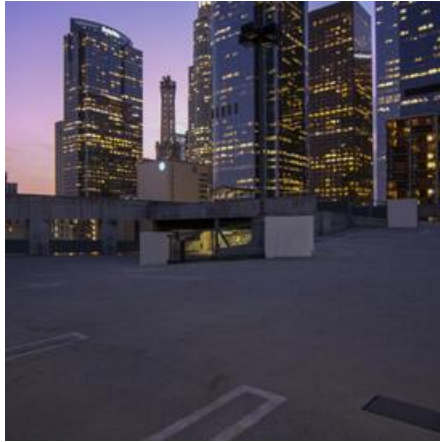

DTLA SKYLINE NIGHT TIME VIEWS

Location Photos

Image Zip File

[rooftop-dtla-night.zip](#)

Primary Location Type

[Grand Central Market and Million Dollar Theater](#)

Location Features

[DTLA](#)

[DTLA SKYLINE VIEWS](#)

[GRAND CENTRAL MARKET](#)

[NIGHTTIME VIEWS](#)

[PARKING STRUCTURE](#)

[ROOFTOP PARKING](#)

[ROOFTOP PATIO](#)

[CITY VIEW](#)