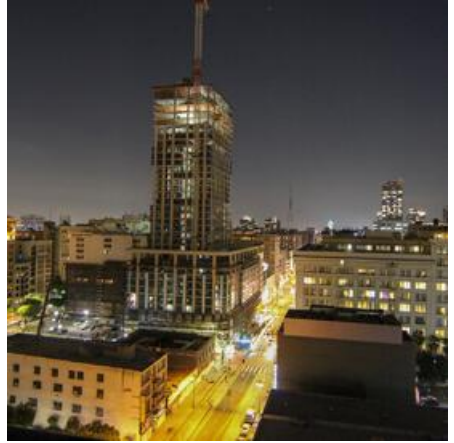

DTLA SKYLINE NIGHT TIME VIEWS

Location Photos

Image Zip File

[rooftop-dtla-night.zip](#)

Primary Location Type

[Grand Central Market and Million Dollar Theater](#)

Location Features

[DTLA](#)

[DTLA SKYLINE VIEWS](#)

[GRAND CENTRAL MARKET](#)

[NIGHTTIME VIEWS](#)

[PARKING STRUCTURE](#)

[ROOFTOP PARKING](#)

[ROOFTOP PATIO](#)

[CITY VIEW](#)