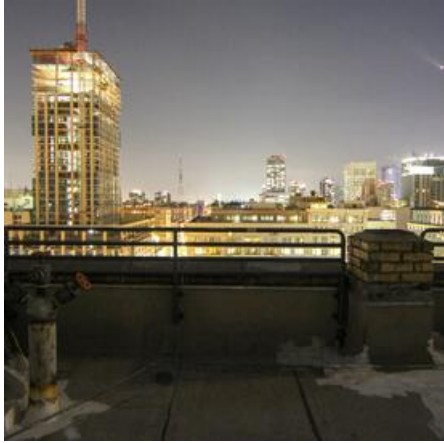

DTLA SKYLINE NIGHT TIME VIEWS

Location Photos

Image Zip File

[rooftop-dtla-night.zip](#)

Primary Location Type

[Grand Central Market and Million Dollar Theater](#)

Location Features

[DTLA](#)

[DTLA SKYLINE VIEWS](#)

[GRAND CENTRAL MARKET](#)

[NIGHTTIME VIEWS](#)

[PARKING STRUCTURE](#)

[ROOFTOP PARKING](#)

[ROOFTOP PATIO](#)

[CITY VIEW](#)