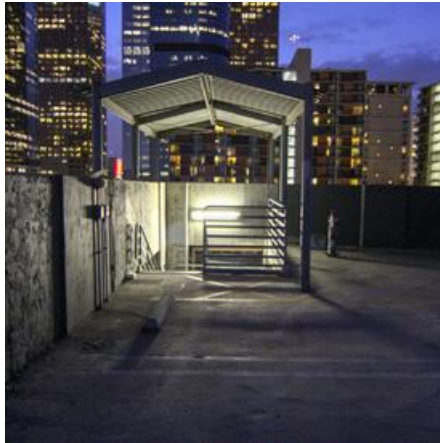

DTLA SKYLINE NIGHT TIME VIEWS

Location Photos

Image Zip File

[rooftop-dtla-night.zip](#)

Primary Location Type

[Grand Central Market and Million Dollar Theater](#)

Location Features

[DTLA](#)

[DTLA SKYLINE VIEWS](#)

[GRAND CENTRAL MARKET](#)

[NIGHTTIME VIEWS](#)

[PARKING STRUCTURE](#)

[ROOFTOP PARKING](#)

[ROOFTOP PATIO](#)

[CITY VIEW](#)