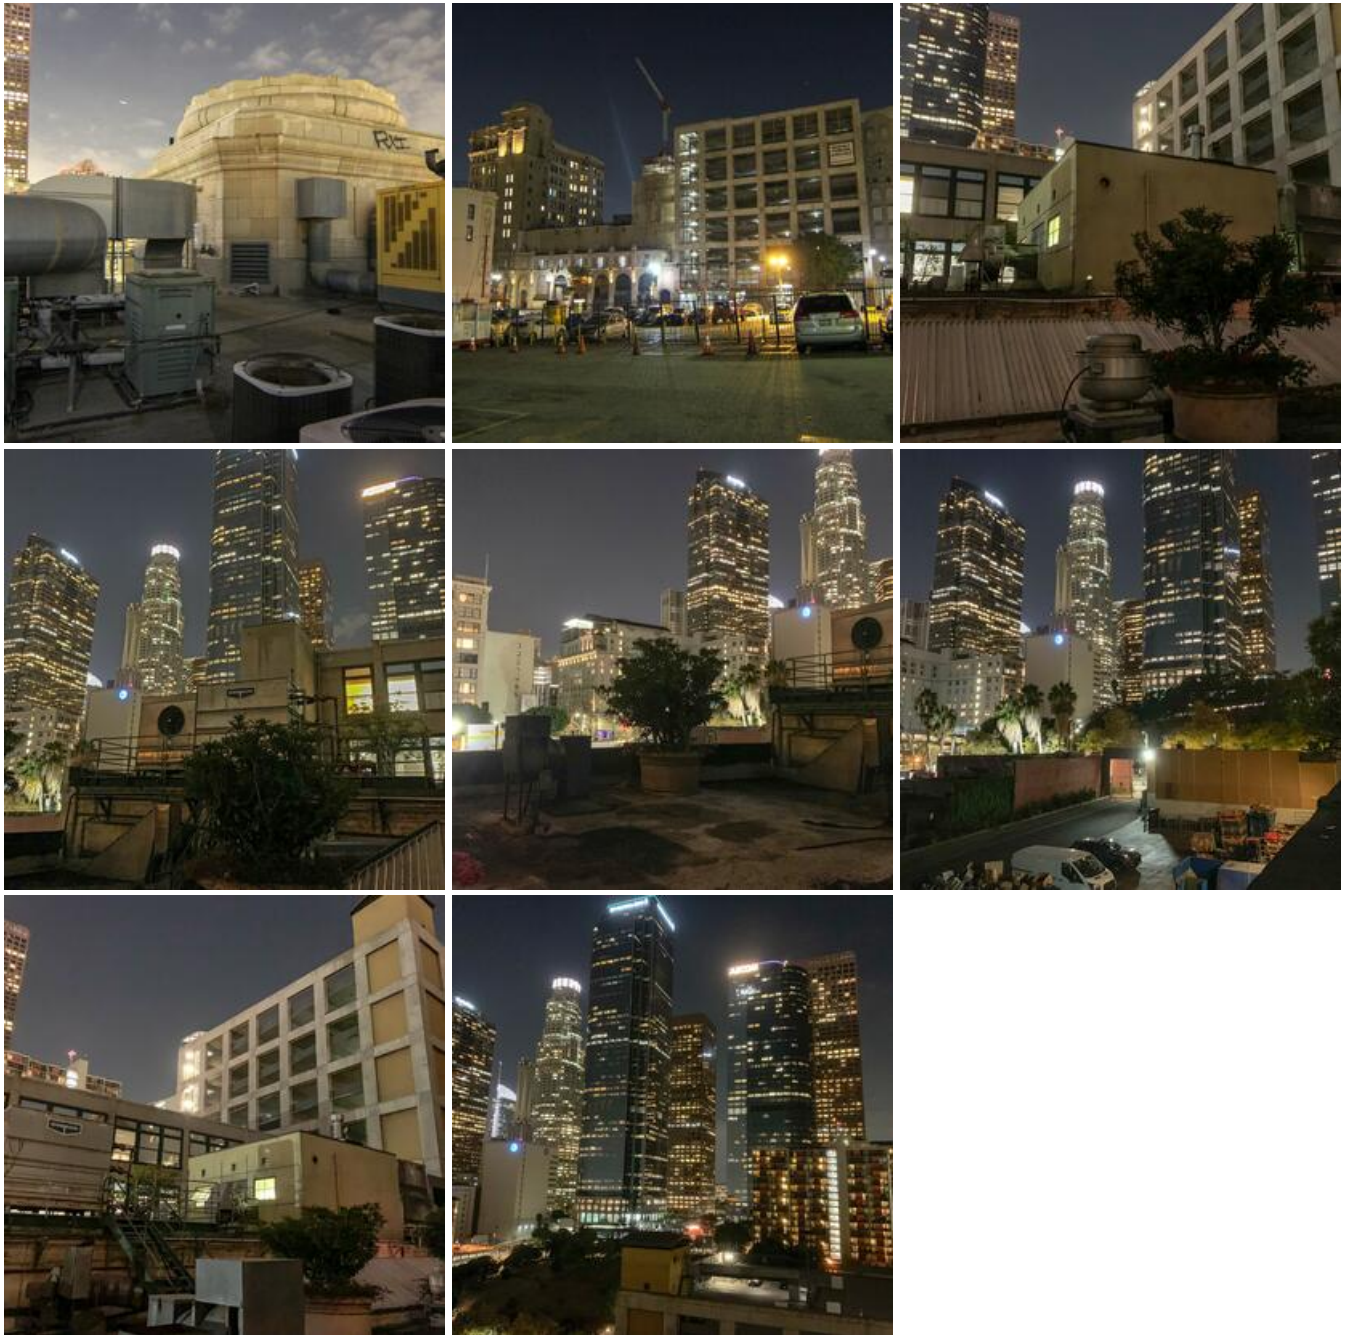

DTLA SKYLINE NIGHT TIME VIEWS

Location Photos

Image Zip File

[rooftop-dtla-night.zip](#)

Primary Location Type

[Grand Central Market and Million Dollar Theater](#)

Location Features

[DTLA](#)

[DTLA SKYLINE VIEWS](#)

[GRAND CENTRAL MARKET](#)

[NIGHTTIME VIEWS](#)

[PARKING STRUCTURE](#)

[ROOFTOP PARKING](#)

[ROOFTOP PATIO](#)

[CITY VIEW](#)