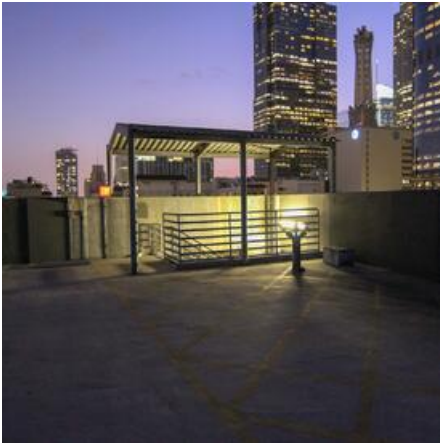

DTLA SKYLINE NIGHT TIME VIEWS

Location Photos

Image Zip File

[rooftop-dtla-night.zip](#)

Primary Location Type

[Grand Central Market and Million Dollar Theater](#)

Location Features

[DTLA](#)

[DTLA SKYLINE VIEWS](#)

[GRAND CENTRAL MARKET](#)

[NIGHTTIME VIEWS](#)

[PARKING STRUCTURE](#)

[ROOFTOP PARKING](#)

[ROOFTOP PATIO](#)

[CITY VIEW](#)