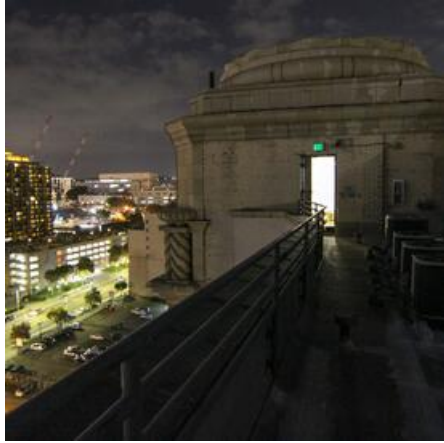

DTLA SKYLINE NIGHT TIME VIEWS

Location Photos

Image Zip File

[rooftop-dtla-night.zip](#)

Primary Location Type

[Grand Central Market and Million Dollar Theater](#)

Location Features

[DTLA](#)

[DTLA SKYLINE VIEWS](#)

[GRAND CENTRAL MARKET](#)

[NIGHTTIME VIEWS](#)

[PARKING STRUCTURE](#)

[ROOFTOP PARKING](#)

[ROOFTOP PATIO](#)

[CITY VIEW](#)