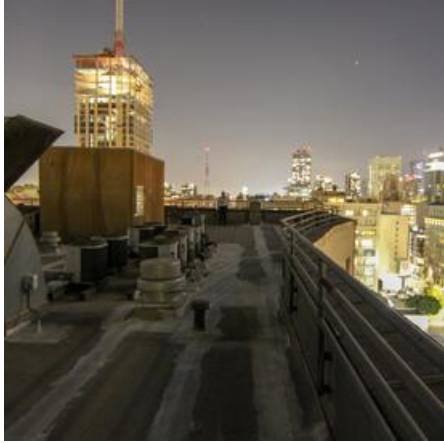

DTLA SKYLINE NIGHT TIME VIEWS

Location Photos

Image Zip File

[rooftop-dtla-night.zip](#)

Primary Location Type

[Grand Central Market and Million Dollar Theater](#)

Location Features

[DTLA](#)

[DTLA SKYLINE VIEWS](#)

[GRAND CENTRAL MARKET](#)

[NIGHTTIME VIEWS](#)

[PARKING STRUCTURE](#)

[ROOFTOP PARKING](#)

[ROOFTOP PATIO](#)

[CITY VIEW](#)