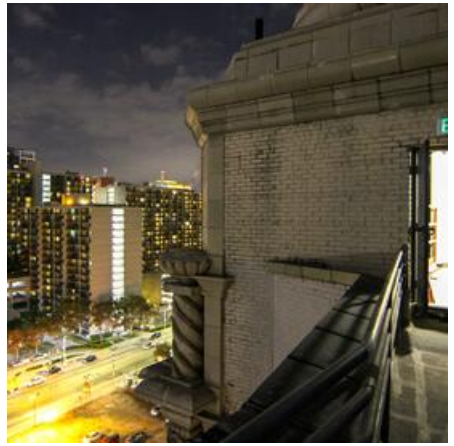

DTLA SKYLINE NIGHT TIME VIEWS

Location Photos

Image Zip File

[rooftop-dtla-night.zip](#)

Primary Location Type

[Grand Central Market and Million Dollar Theater](#)

Location Features

[DTLA](#)

[DTLA SKYLINE VIEWS](#)

[GRAND CENTRAL MARKET](#)

[NIGHTTIME VIEWS](#)

[PARKING STRUCTURE](#)

[ROOFTOP PARKING](#)

[ROOFTOP PATIO](#)

[CITY VIEW](#)