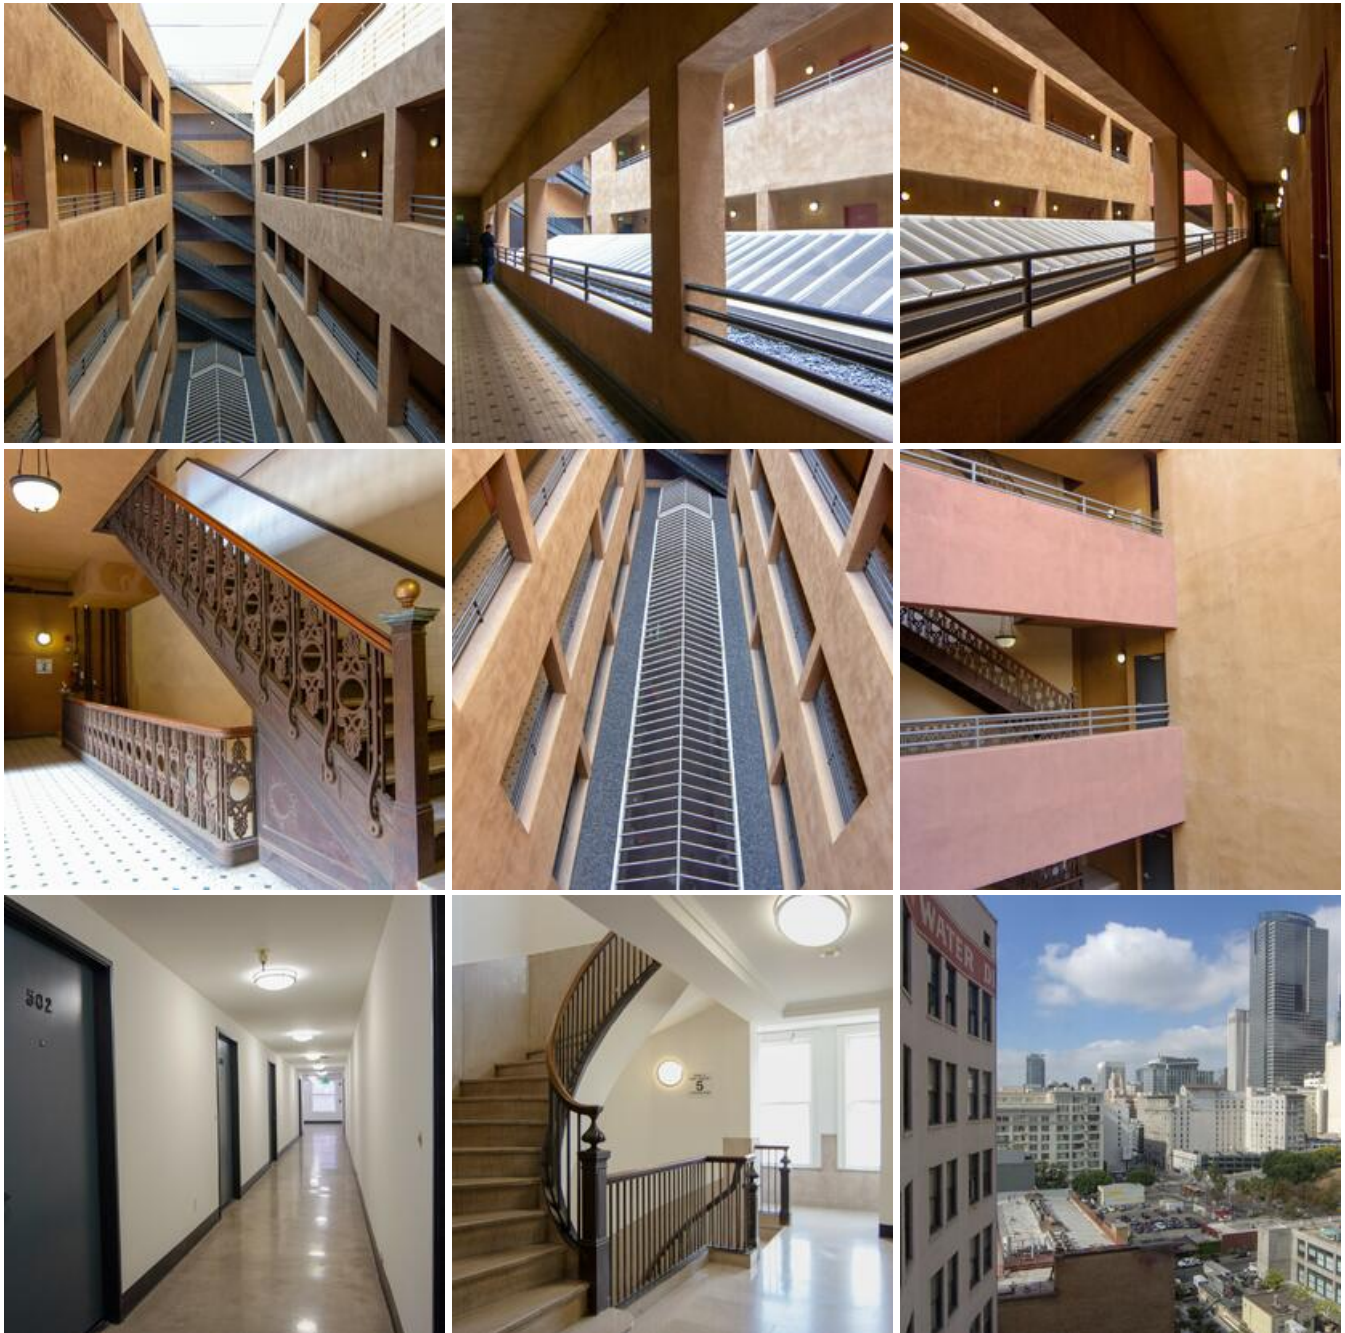

GRAND CENTRAL MARKET APARTMENTS

Location Photos

Primary Location Type

[Apartment Buildings](#)

Location Features

[APARTMENT](#)

[PENTHOUSE APARTMENTS](#)

[NEW YORK APARTMENT](#)

[DTLA](#)

[COURTYARD](#)

[LARGE STAIRCASE](#)

[GRAPHIC](#)

[WALK 'N TALK](#)

[UNIQUE ARCHITECTURE](#)

[GRAPHIC ARCHITECTURE](#)

[DTLA SKYLINE VIEWS](#)