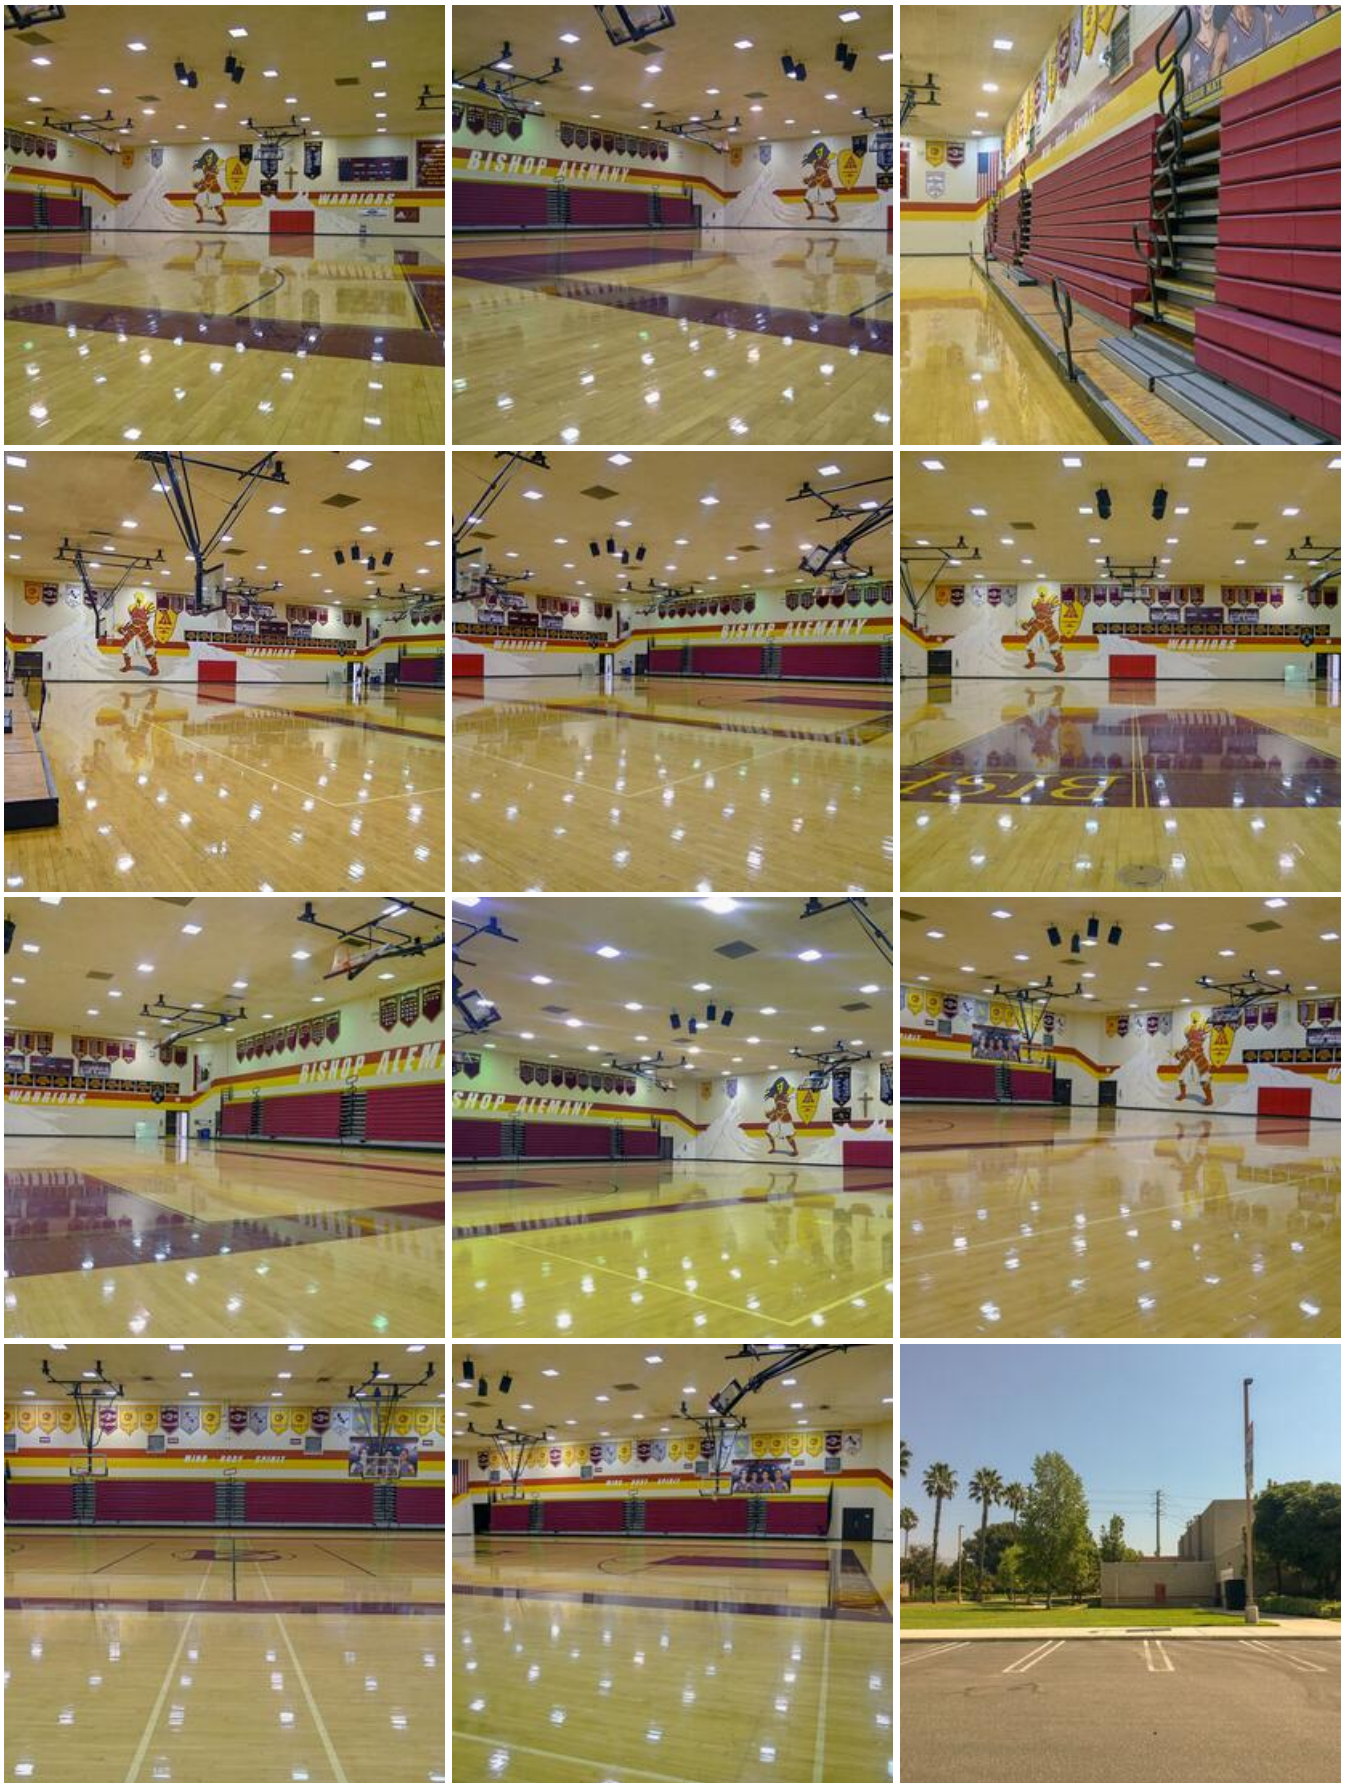

## **ALEMANY GYMNASIUM**

### **Location Photos**

**Image Zip File**

[gymnasium.zip](#)

Alemany High School is located in Mission Hills in the heart of the San Fernando Valley and within the

Studio Zone and offers its Gymnasium for filming. The ALEMANY GYMNASIUM is a full service high school gymnasium with basketball and volleyball courts, retractable bleachers and locker rooms. The gymnasium is surrounded by a large parking lot and a sprawling campus with mature landscaping and lawns.

## **Location Features**

[LOCKER ROOMS](#)

[TICKET COUNTER](#)

[WEIGHT ROOM](#)

[LARGE LAWN](#)

[LARGE PARKING LOTS](#)

[GYMNASIUM](#)

[HIGH SCHOOL](#)