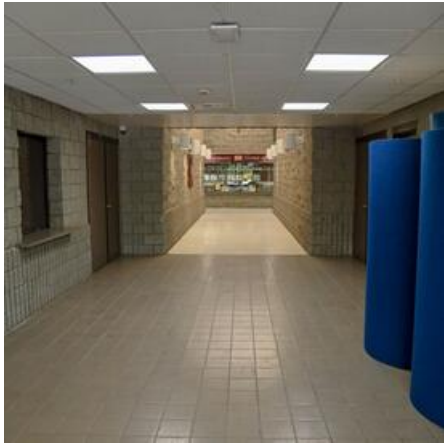

### **Location Photos**

**Image Zip File**

[gymnasium.zip](#)

Alemany High School is located in Mission Hills in the heart of the San Fernando Valley and within the

Studio Zone and offers its Gymnasium for filming. The ALEMANY GYMNASIUM is a full service high school gymnasium with basketball and volleyball courts, retractable bleachers and locker rooms. The gymnasium is surrounded by a large parking lot and a sprawling campus with mature landscaping and lawns.

## **Location Features**

[LOCKER ROOMS](#)

[TICKET COUNTER](#)

[WEIGHT ROOM](#)

[LARGE LAWN](#)

[LARGE PARKING LOTS](#)

[GYMNASIUM](#)

[HIGH SCHOOL](#)