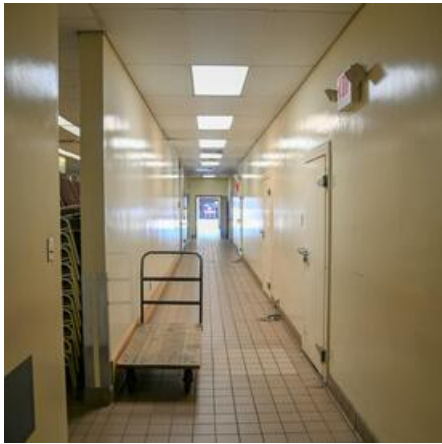

ALEMANY ALUMNI HALL

Location Photos

Image Zip File

[alumni-hall.zip](#)

ALEMANY ALUMNI HALL is located within the Thirty-Mile Studio Zone in Mission Hills, California. The Alumni Hall is the perfect location for your Event Space needs, be it a High School event, to community events, to "support groups" events, ALEMANY ALUMNI HALL fits the bill. Complete with the tables and chairs needed for your scene and the full commercial kitchen, ALEMANY ALUMNI HALL is open and available for filming.

Primary Location Type

[Alemany High School](#)

Location Features

[HIGH SCHOOL](#)

[ALUMNI HALL](#)

[EVENT SPACE](#)

[EVENT HALL](#)

[COMMERCIAL KITCHEN](#)