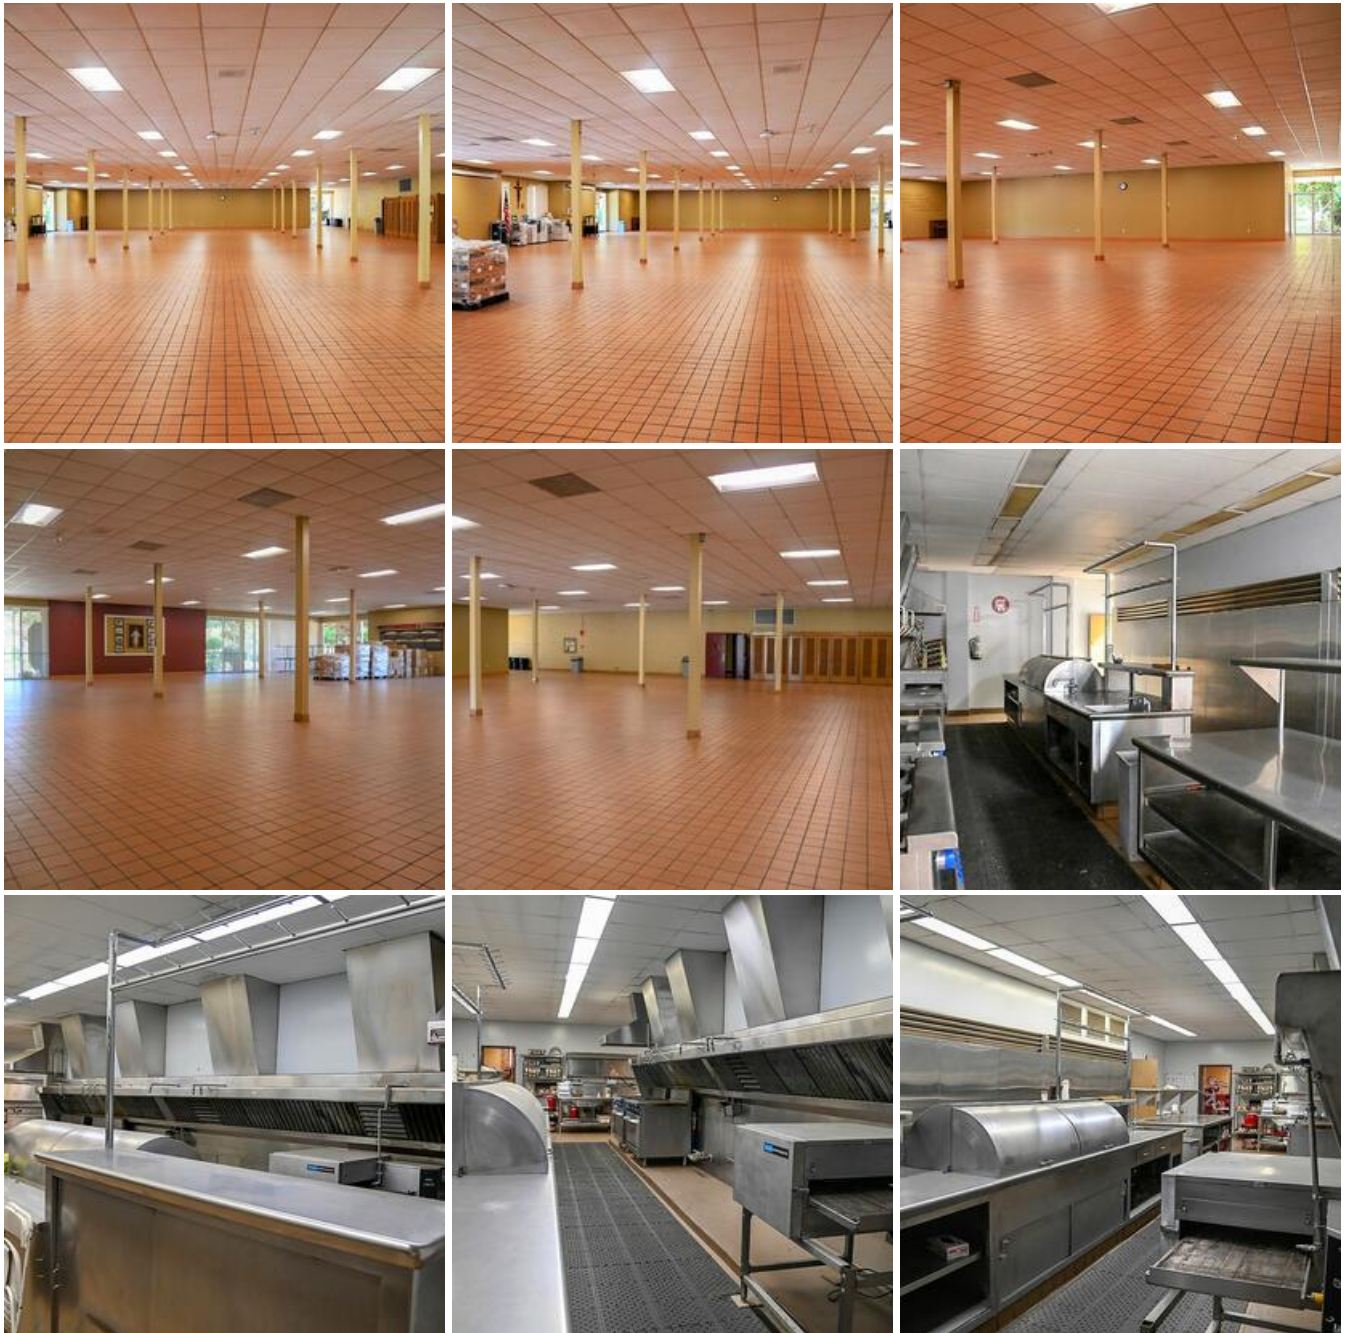

ALEMANY ALUMNI HALL

Location Photos

Image Zip File

[alumni-hall.zip](#)

ALEMANY ALUMNI HALL is located within the Thirty-Mile Studio Zone in Mission Hills, California. The Alumni Hall is the perfect location for your Event Space needs, be it a High School event, to community events, to "support groups" events, ALEMANY ALUMNI HALL fits the bill. Complete with the tables and chairs needed for your scene and the full commercial kitchen, ALEMANY ALUMNI HALL is open and available for filming.

Primary Location Type

[Alemany High School](#)

Location Features

[HIGH SCHOOL](#)

[ALUMNI HALL](#)

[EVENT SPACE](#)

[EVENT HALL](#)

[COMMERCIAL KITCHEN](#)