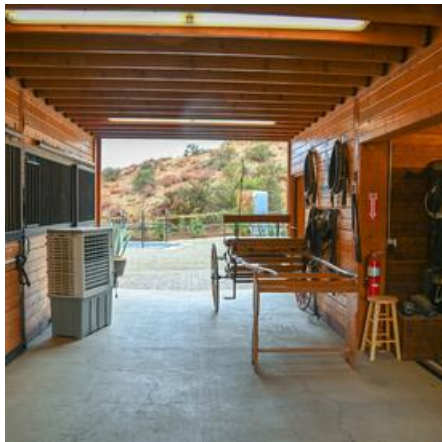

### Location Photos

## Image Zip File

[downloadable-photos0.zip](#)

GENTRY RANCH is a beautifully appointed working gentlemen's horse ranch located in Agua Dulce. GENTRY RANCH offers it's stunning barn and grounds, complete with refined horse stables, a horse-drawn carriage and horse corrals. Upstairs the barn offers a full event space.