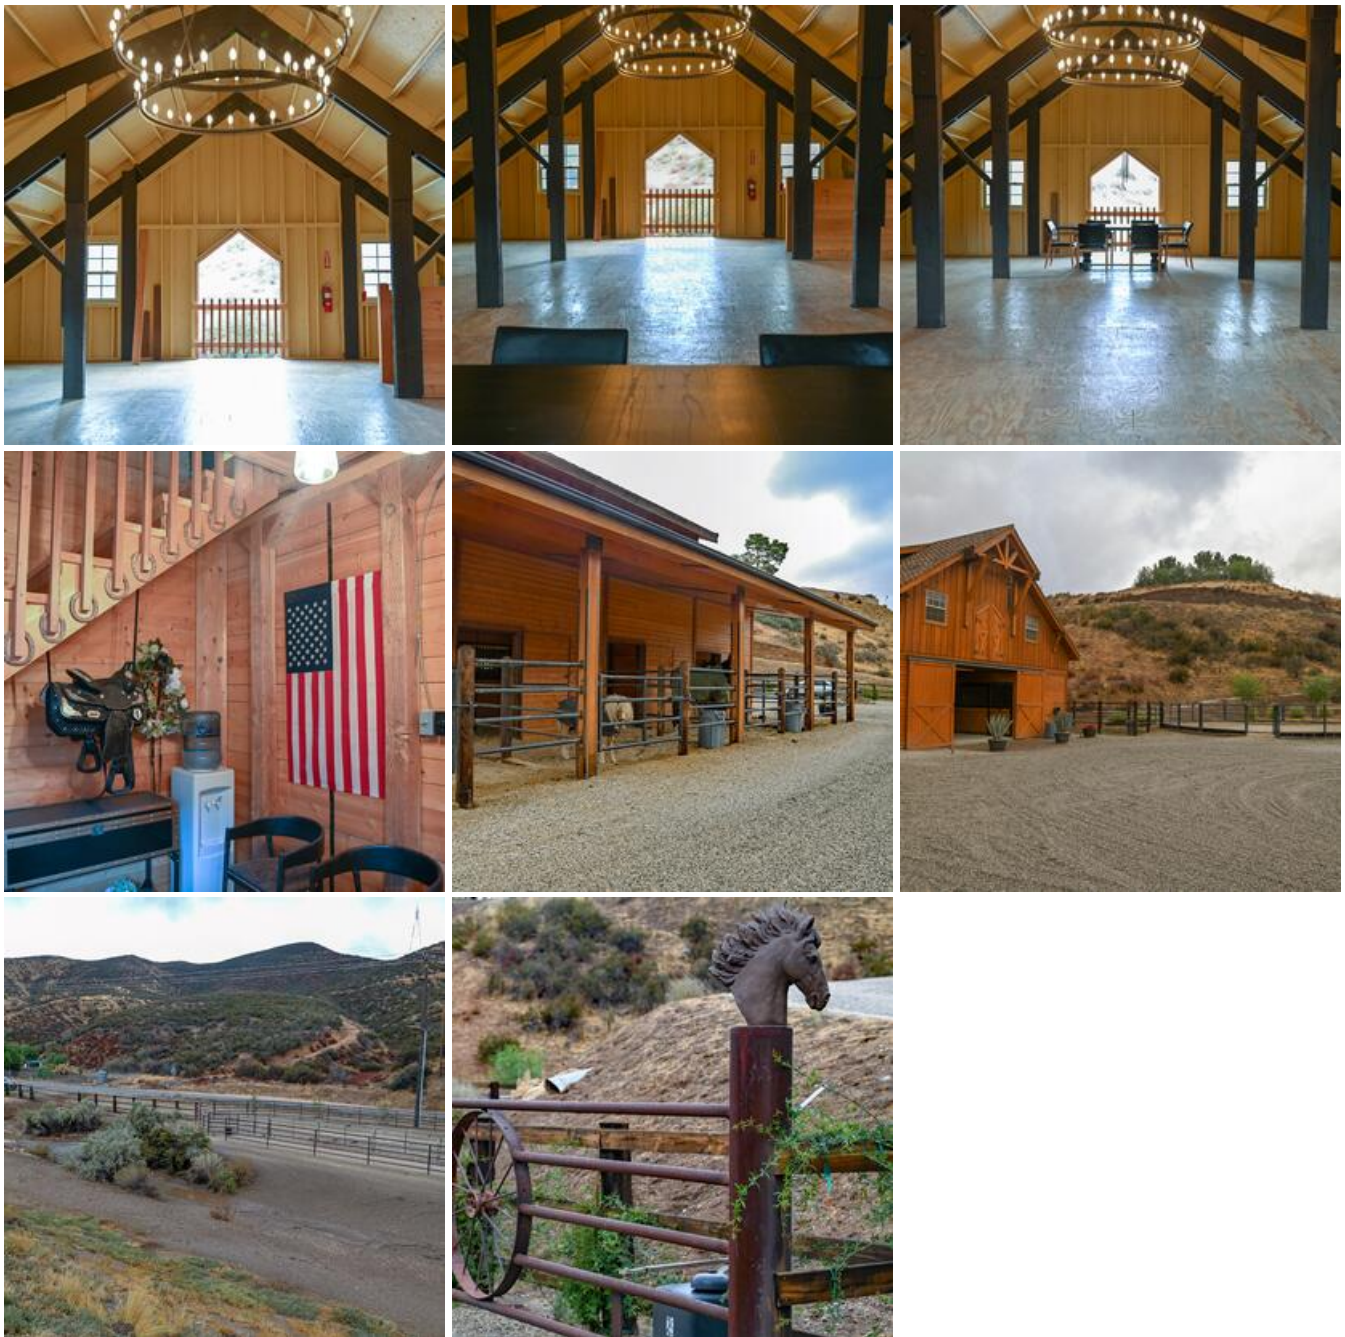

## GENTRY RANCH

### Location Photos

## Image Zip File

[downloadable-photos0.zip](#)

GENTRY RANCH is a beautifully appointed working gentlemen's horse ranch located in Agua Dulce. GENTRY RANCH offers it's stunning barn and grounds, complete with refined horse stables, a horse-drawn carriage and horse corrals. Upstairs the barn offers a full event space.