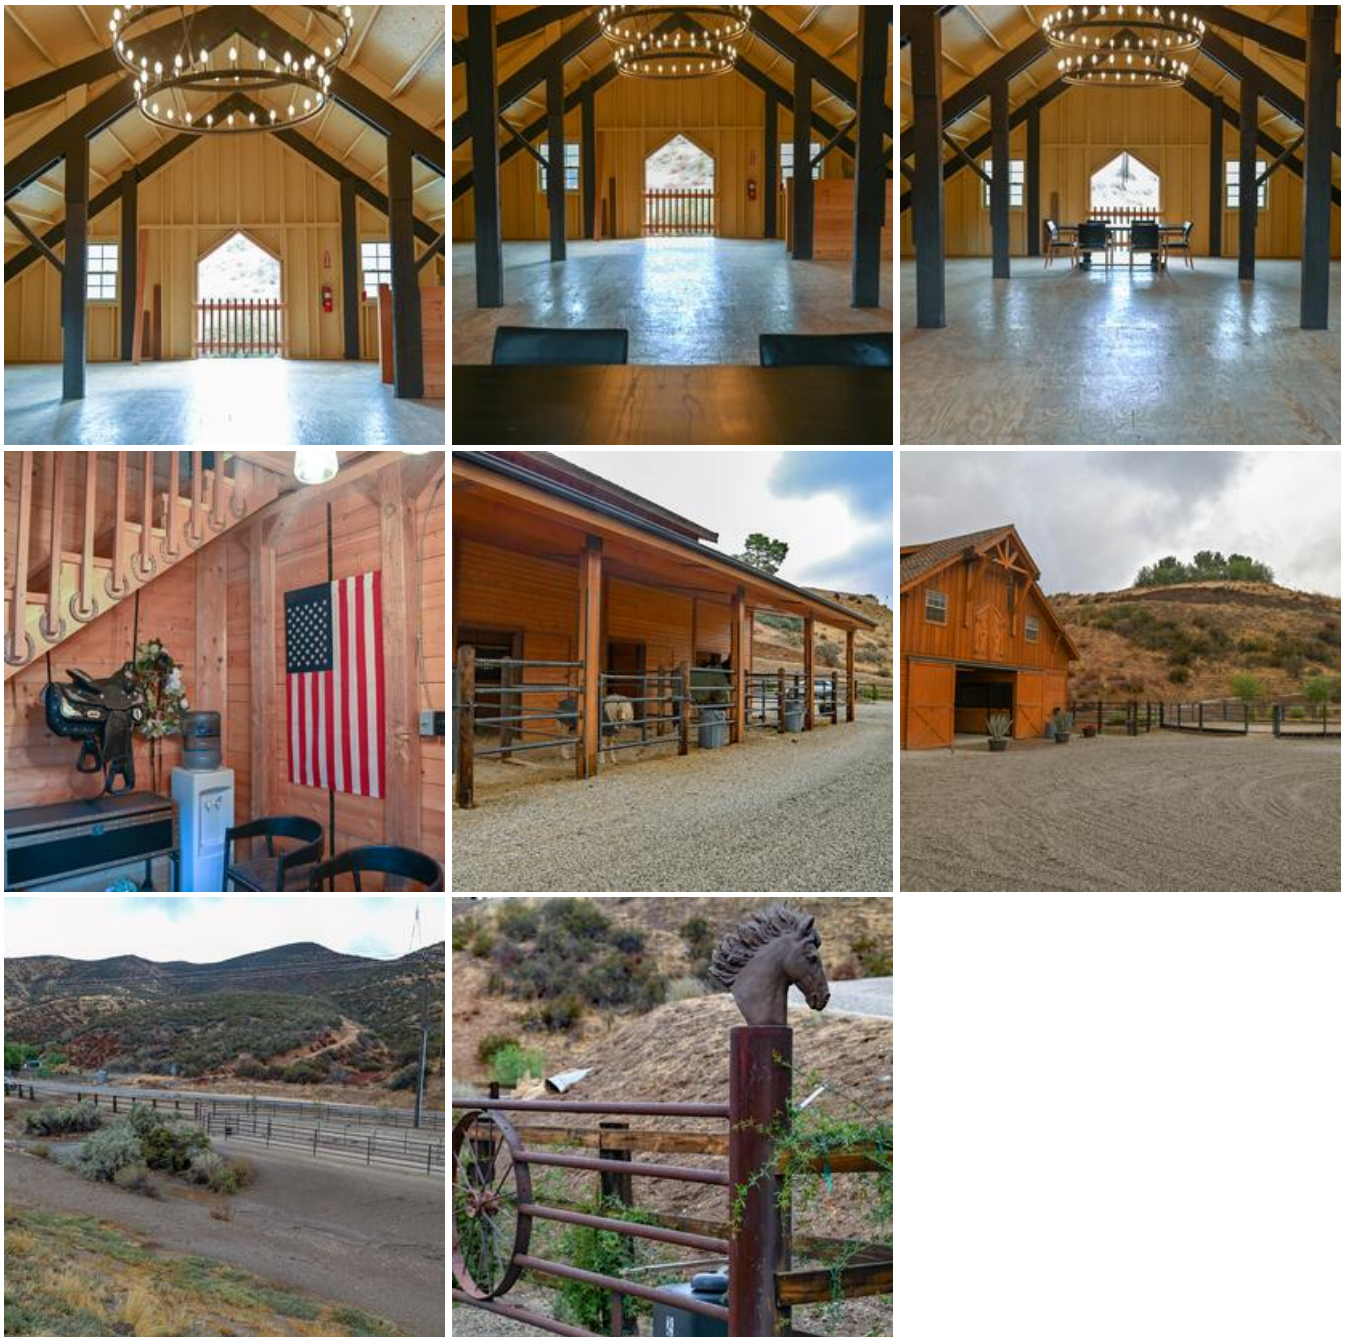

GENTRY RANCH

Location Photos

Image Zip File

[downloadable-photos0.zip](#)

GENTRY RANCH is a beautifully appointed working gentlemen's horse ranch located in Agua Dulce. GENTRY RANCH offers it's stunning barn and grounds, complete with refined horse stables, a horse-drawn carriage and horse corrals. Upstairs the barn offers a full event space.

Primary Location Type

[Ranches --- Homes, Roads and Land](#)

Location Features

[MODERN RANCH](#)
[RANCH PROPERTY](#)
[HORSE STABLES](#)
[HORSE CORRALS](#)
[HORSE PROPERTY](#)

[BARN](#)

[WEDDING SITE](#)

[EVENT SPACE](#)

[OUTDOOR EVENT SPACE](#)

[RANCH](#)