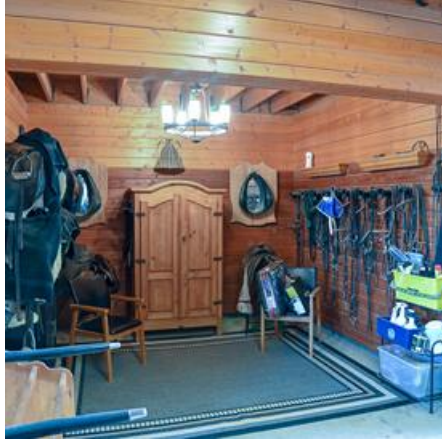

GENTRY RANCH

Location Photos

Image Zip File

[downloadable-photos0.zip](#)

GENTRY RANCH is a beautifully appointed working gentlemen's horse ranch located in Agua Dulce. GENTRY RANCH offers it's stunning barn and grounds, complete with refined horse stables, a horse-drawn carriage and horse corrals. Upstairs the barn offers a full event space.