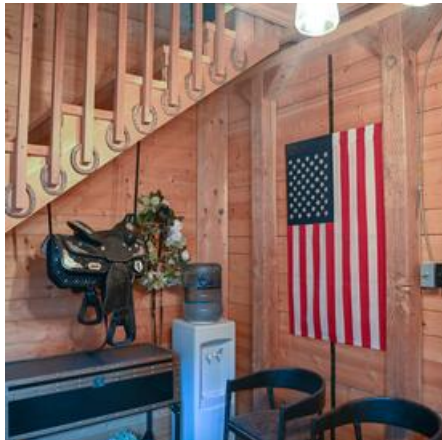

### Location Photos

## Image Zip File

[downloadable-photos0.zip](#)

GENTRY RANCH is a beautifully appointed working gentlemen's horse ranch located in Agua Dulce. GENTRY RANCH offers it's stunning barn and grounds, complete with refined horse stables, a horse-drawn carriage and horse corrals. Upstairs the barn offers a full event space.