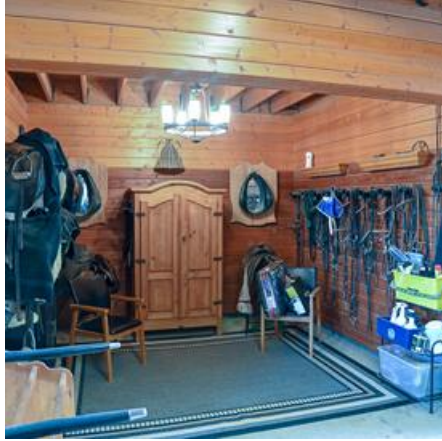

### Location Photos

## Image Zip File

[downloadable-photos0.zip](#)

GENTRY RANCH is a beautifully appointed working gentlemen's horse ranch located in Agua Dulce. GENTRY RANCH offers it's stunning barn and grounds, complete with refined horse stables, a horse-drawn carriage and horse corrals. Upstairs the barn offers a full event space.