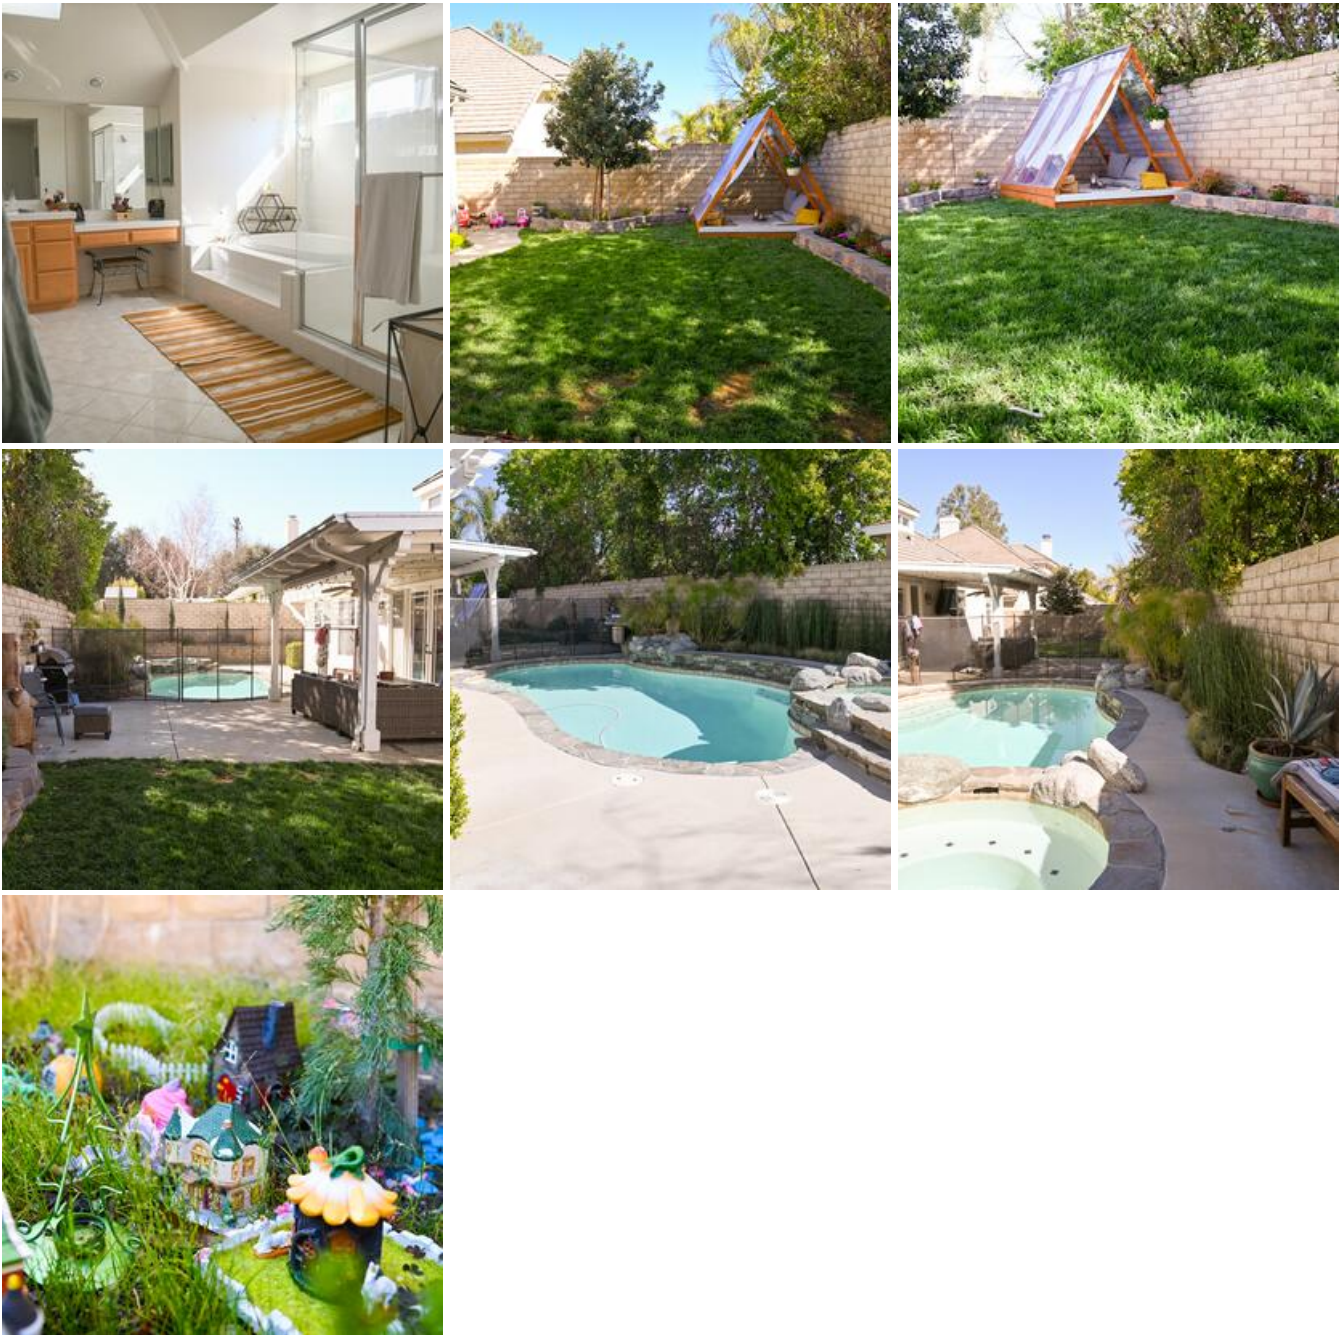

REX HOME

Location Photos

Image Zip File

[rex-home-downloadable-photos.zip](#)

The REX HOME is a beautifully designed home located on a quintessential All-American cul-de-sac within the heart of Santa Clarita. The REX HOME is a contemporary home with well-appointed features reminiscent of Restoration Hardware. The REX HOME offers an open-concept floorplan, including two separate ways to enter the kitchen, allowing for a wide variety of camera angles. Downstairs you will find three bedrooms and upstairs you will find the master suite as well as an office/school loft. Outside the REX HOME offers a small backyard lawn, a modern children's playhouse as well as a small pool. The REX HOME is available to scout at your convenience.

Primary Location Type

[Residential --- Homes, McMansions and Estates](#)

Location Features

[CRAFTSMAN](#)

[BRICK FIREPLACE](#)
[POOL](#)
[HARDWOOD FLOORS](#)
[CLAPBOARD](#)
[FRONT PORCH](#)
[ANYWHERE USA RESIDENTIAL](#)
[LARGE KITCHEN ISLAND](#)
[WALK-AROUND KITCHEN](#)
[WHITE CABINETS](#)
[BACKYARD PLAYHOUSE](#)
[SMALL BACKYARD LAWN](#)
[CONTEMPORARY](#)
[CUL DE SAC](#)
[LIGHT AND BRIGHT](#)
[HOME SCHOOL ROOM](#)
[MODERN TRADITIONAL](#)
[LOFT](#)
[OPEN FLOOR PLAN](#)
[VAULTED CEILINGS](#)
[WHITE STONE FIREPLACE](#)