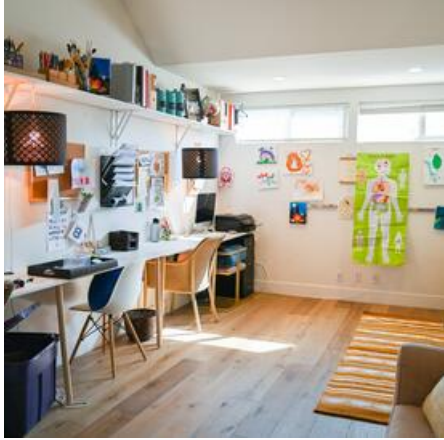

REX HOME

Location Photos

Image Zip File

[rex-home-downloadable-photos.zip](#)

The REX HOME is a beautifully designed home located on a quintessential All-American cul-de-sac within the heart of Santa Clarita. The REX HOME is a contemporary home with well-appointed features reminiscent of Restoration Hardware. The REX HOME offers an open-concept floorplan, including two separate ways to enter the kitchen, allowing for a wide variety of camera angles. Downstairs you will find three bedrooms and upstairs you will find the master suite as well as an office/school loft. Outside the REX HOME offers a small backyard lawn, a modern children's playhouse as well as a small pool. The REX HOME is available to scout at your convenience.

Primary Location Type

[Residential --- Homes, McMansions and Estates](#)

Location Features

[CRAFTSMAN](#)

[BRICK FIREPLACE](#)
[POOL](#)
[HARDWOOD FLOORS](#)
[CLAPBOARD](#)
[FRONT PORCH](#)
[ANYWHERE USA RESIDENTIAL](#)
[LARGE KITCHEN ISLAND](#)
[WALK-AROUND KITCHEN](#)
[WHITE CABINETS](#)
[BACKYARD PLAYHOUSE](#)
[SMALL BACKYARD LAWN](#)
[CONTEMPORARY](#)
[CUL DE SAC](#)
[LIGHT AND BRIGHT](#)
[HOME SCHOOL ROOM](#)
[MODERN TRADITIONAL](#)
[LOFT](#)
[OPEN FLOOR PLAN](#)
[VAULTED CEILINGS](#)
[WHITE STONE FIREPLACE](#)