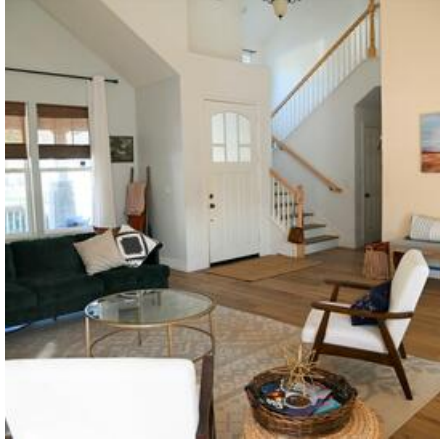

REX HOME

Location Photos

Image Zip File

[rex-home-downloadable-photos.zip](#)

The REX HOME is a beautifully designed home located on a quintessential All-American cul-de-sac within the heart of Santa Clarita. The REX HOME is a contemporary home with well-appointed features reminiscent of Restoration Hardware. The REX HOME offers an open-concept floorplan, including two separate ways to enter the kitchen, allowing for a wide variety of camera angles. Downstairs you will find three bedrooms and upstairs you will find the master suite as well as an office/school loft. Outside the REX HOME offers a small backyard lawn, a modern children's playhouse as well as a small pool. The REX HOME is available to scout at your convenience.

Primary Location Type

[Residential --- Homes, McMansions and Estates](#)

Location Features

[CRAFTSMAN](#)

[BRICK FIREPLACE](#)
[POOL](#)
[HARDWOOD FLOORS](#)
[CLAPBOARD](#)
[FRONT PORCH](#)
[ANYWHERE USA RESIDENTIAL](#)
[LARGE KITCHEN ISLAND](#)
[WALK-AROUND KITCHEN](#)
[WHITE CABINETS](#)
[BACKYARD PLAYHOUSE](#)
[SMALL BACKYARD LAWN](#)
[CONTEMPORARY](#)
[CUL DE SAC](#)
[LIGHT AND BRIGHT](#)
[HOME SCHOOL ROOM](#)
[MODERN TRADITIONAL](#)
[LOFT](#)
[OPEN FLOOR PLAN](#)
[VAULTED CEILINGS](#)
[WHITE STONE FIREPLACE](#)