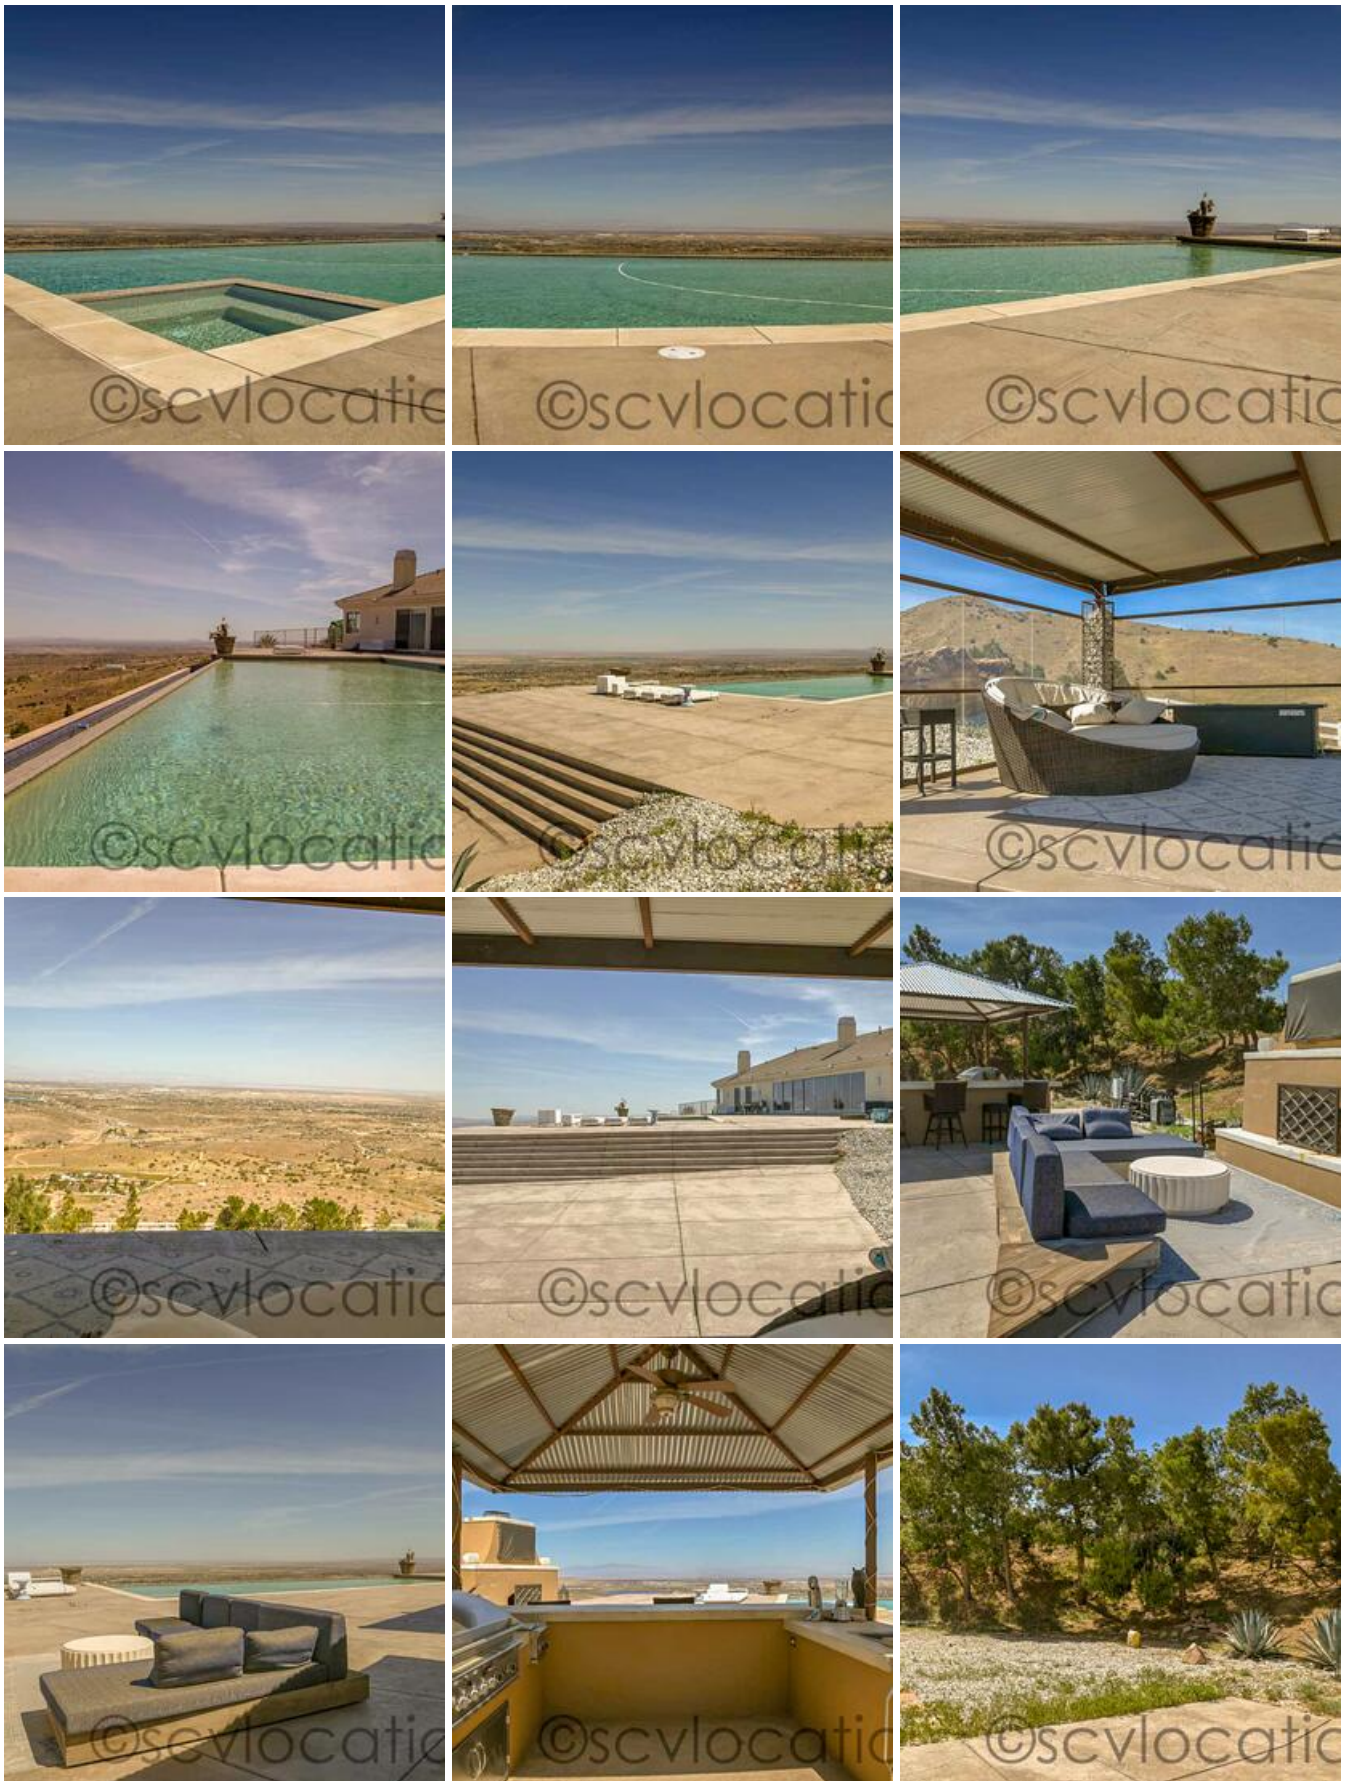

**OASIS HOME**

**Location Photos**

**Image Zip File**

[oasis-home-downloadable-photos.zip](#)

The OASIS HOME is a hilltop home with sweeping desert views all within the Secondary Studio Zone. The

OASIS HOME offers polished white marble floors, high-end furnishings, amazing artwork, a true professional kitchen, complete with a stunning waterfall effect kitchen island. Exit the home through the back wall, which completely disappears, allowing for unobstructed views of the infinity edge pool overlooking the vast desert plain. The OSASIS HOME is just that, an oasis and is available to scout at your convenience.

## **Location Features**

[HILLTOP](#)

[ARTIST HOME](#)

[ART GALLERY](#)

[Blue Sky Views](#)

[CLEAN LINES](#)

[GRAPHIC ARCHITECTURE](#)

[MODERN INTERIOR](#)

[MODERN RESIDENTIAL](#)

[CREATIVE SPACE](#)

[OUTDOOR EVENT SPACE](#)

[POOL](#)

[RECTANGLE POOL](#)

[RESORT POOL](#)

[MARBLE FLOORS](#)

[TILE FLOORS](#)

[BACKYARD BLUE SKY VIEWS](#)

[OUTDOOR BAR](#)

[OUTDOOR FIREPLACE](#)

[OUTDOOR KITCHEN](#)

[OUTDOOR SEATING](#)

[OUTDOOR LIVING ROOM](#)

[PARTY PATIO](#)

[OUTDOOR STAGE](#)