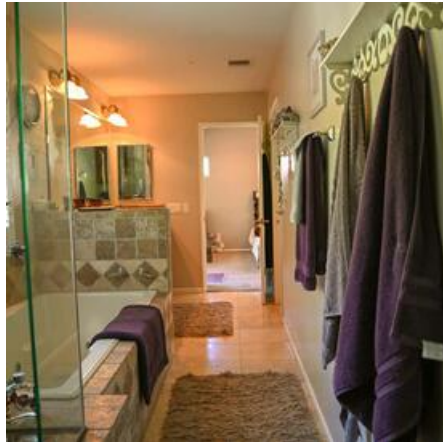

CAM HOME

Location Photos

Image Zip File

[cam-home-downloadable-photos.zip](#)

The CAM HOME is the perfect little Valencia home in the heart of Santa Clarita. The CAM HOME is situated on a corner lot and offers a well-appointed home complete with old world charm, a grand piano and warm tones throughout. Upstairs there is a unique game room and three bedrooms. In the Master, there is a small balcony overlooking the pool. The CAM HOME is available to scout at your convenience.