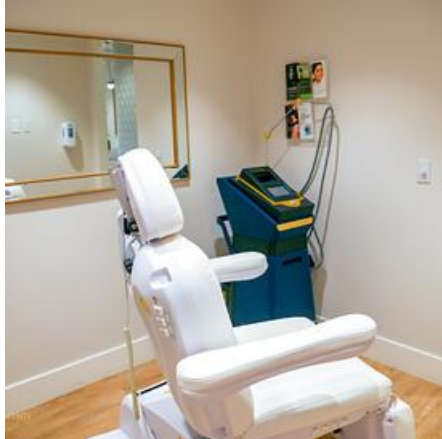

POSH DENTAL SPA

Location Photos

Image Zip File

posh-dental-spa-website.zip

POSH DENTAL SPA is a stunningly beautiful and modern dental spa and actually two separate and distinct

spaces. POSH DENTAL SPA can easily be used as a medical spa, beauty spa, plastic surgery office, medical office and much, much more. POSH DENTAL SPA offers traditional dental office features but also includes luxurious spaces for meditation, infusion, etc. POSH DENTAL SPA is available to scout at your convenience.