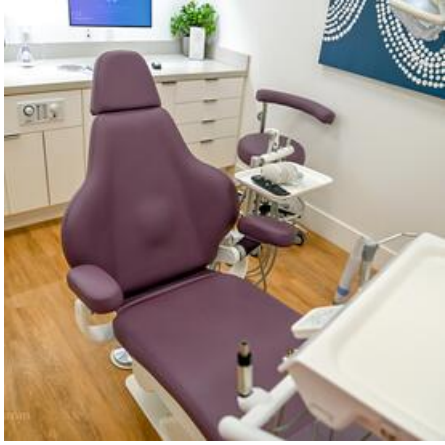

POSH DENTAL SPA

Location Photos

Image Zip File

posh-dental-spa-website.zip

POSH DENTAL SPA is a stunningly beautiful and modern dental spa and actually two separate and distinct

spaces. POSH DENTAL SPA can easily be used as a medical spa, beauty spa, plastic surgery office, medical office and much, much more. POSH DENTAL SPA offers traditional dental office features but also includes luxurious spaces for meditation, infusion, etc. POSH DENTAL SPA is available to scout at your convenience.