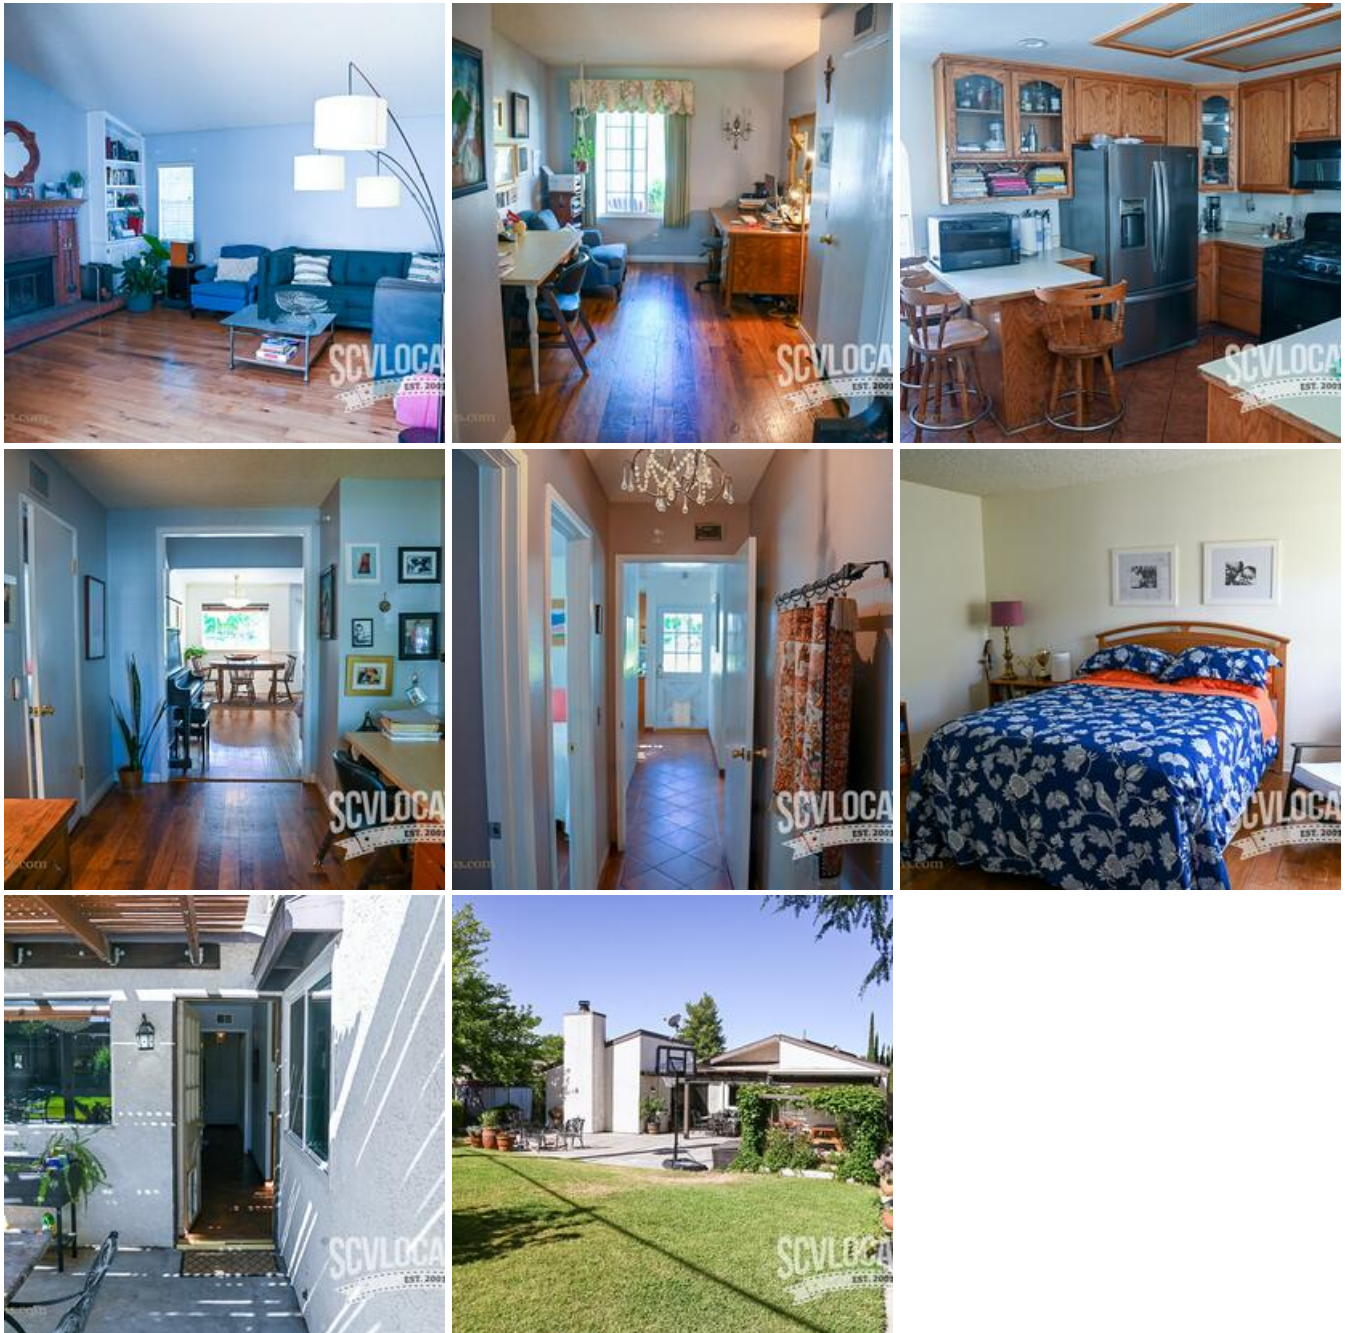

**PA HOME**

**Location Photos**

## Image Zip File

[pa-home.zip](#)

The PA HOME is a cozy, single story home with a flat roof garage located on a quiet cul-de-sac. The PA HOME is available to scout at your convenience.

## Location Features

[SPANISH STUCCO](#)  
[SPANISH TILE ROOF](#)  
[BRICK FIREPLACE](#)  
[1960'S EXTERIOR](#)  
[MATURE LANDSCAPING](#)  
[MATURE TREES](#)

OLIVE TREES  
MODEST  
HARDWOOD FLOORS  
SPANISH STUCCO  
2-CAR GARAGE  
STREET VIEW OF FRONT DOOR  
SMALL FRONT LAWN  
ANYWHERE USA RESIDENTIAL  
SINGLE STORY  
KITCHEN ISLAND  
NO GRANITE  
WOOD CABINETS  
BACKYARD LAWN  
NO POOL  
SMALL BACKYARD LAWN  
COZY  
CUL DE SAC  
NO HOA  
TRADITIONAL