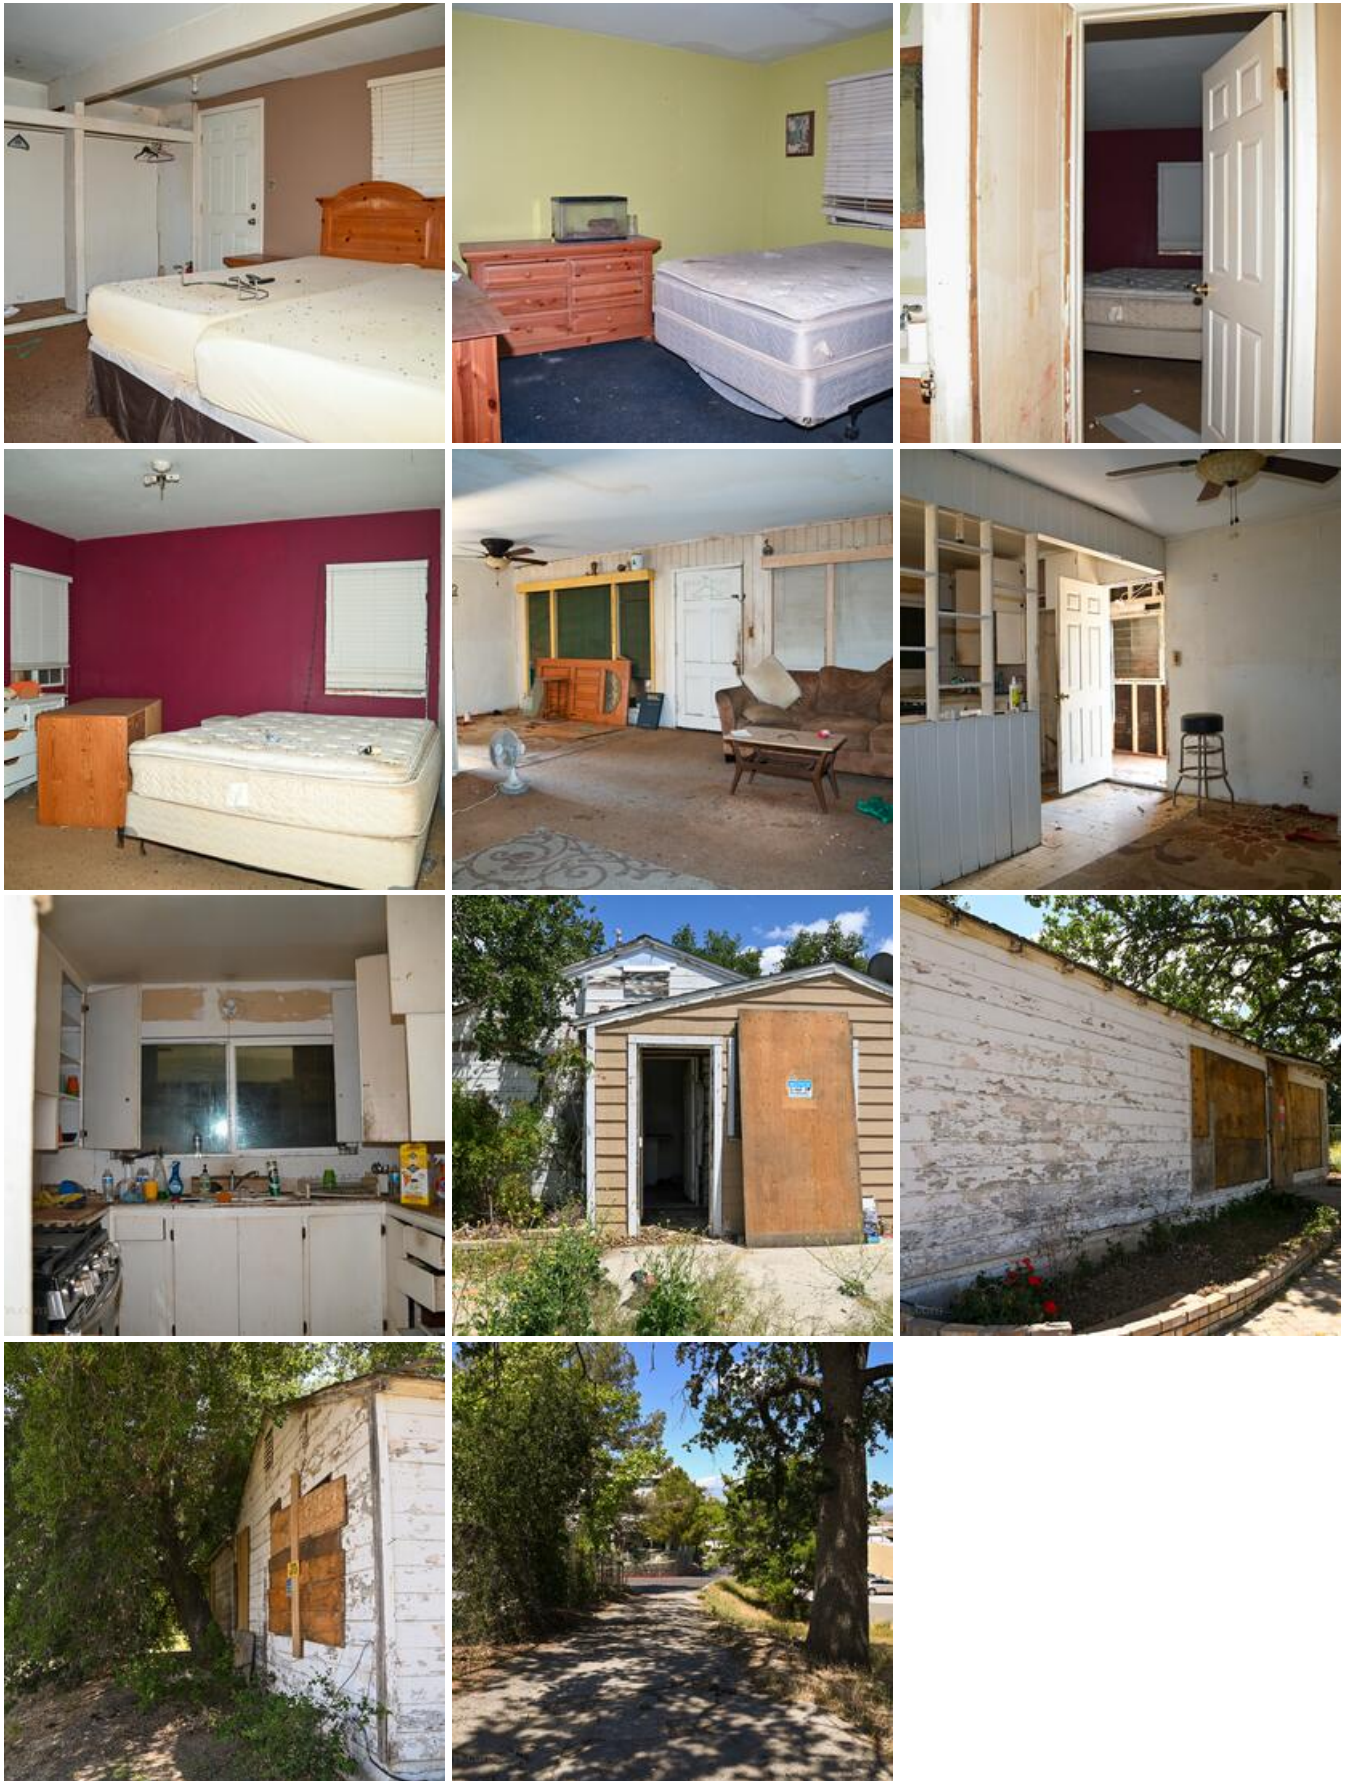

CREEPY HOME

Location Photos

Image Zip File

[website.zip](#)

The CREEPY HOME is an abandoned house located in the heart of Newhall and is available to scout at your

convenience.

Primary Location Type

[Anywhere USA Residential](#)

Location Features

[CABIN IN THE WOODS](#)

[HILLTOP](#)

[ABANDONED](#)

[1960](#)

[1940](#)

[CARPET](#)

[CLAPBOARD](#)