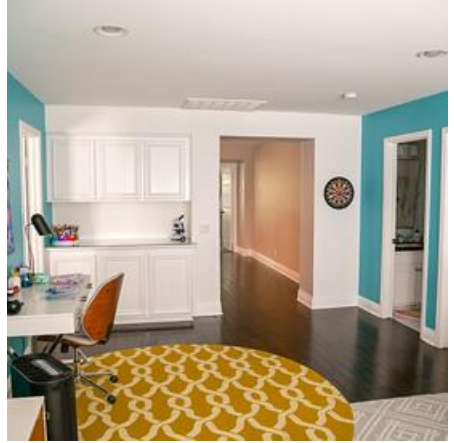

KK HOME

Location Photos

The KK HOME is a fantastic Track Home in Upper Stevenson Ranch offering a California Spanish exterior, a contemporary interior and beautiful backyard. The KK HOME is available to scout at your convenience.

WHITE CABINETS
BALCONY OVER POOL
OUTDOOR LIVING ROOM
SMALL BACKYARD LAWN
CONTEMPORARY
CORNER LOT
FORMAL LIVING ROOM
HOME OFFICE
SEPARATE DINING ROOM