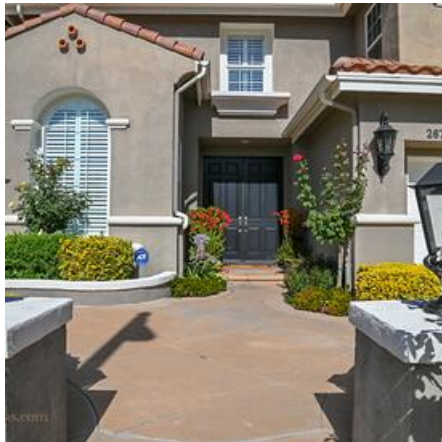

KK HOME

Location Photos

The KK HOME is a fantastic Track Home in Upper Stevenson Ranch offering a California Spanish exterior, a contemporary interior and beautiful backyard. The KK HOME is available to scout at your convenience.

Primary Location Type

[Tract Home Residential](#)

Location Features

[ARIZONA LOOK](#)
[CALIFORNIA SPANISH](#)
[MANICURED LANDSCAPING](#)
[PALM TREES](#)
[ROSES](#)
[POOL](#)
[JACUZZI](#)
[TROPICAL POOL](#)
[CARPET](#)
[HARDWOOD FLOORS](#)
[Spanish Stucco](#)
[SPANISH STUCCO](#)
[3-CAR GARAGE](#)
[STREET VIEW OF FRONT DOOR](#)
[FRONT YARD STEPS](#)
[TRACK HOME RESIDENTIAL](#)
[TRACT HOME](#)
[PRIMARY SUITE](#)
[ELEGANT PRIMARY RETREAT](#)
[PRIMARY BALCONY](#)
[GRAND STAIRCASE](#)
[TWO STORY](#)
[GRANITE COUNTERTOP](#)
[KITCHEN ISLAND](#)
[LARGE KITCHEN ISLAND](#)

WHITE CABINETS
BALCONY OVER POOL
OUTDOOR LIVING ROOM
SMALL BACKYARD LAWN
CONTEMPORARY
CORNER LOT
FORMAL LIVING ROOM
HOME OFFICE
SEPARATE DINING ROOM