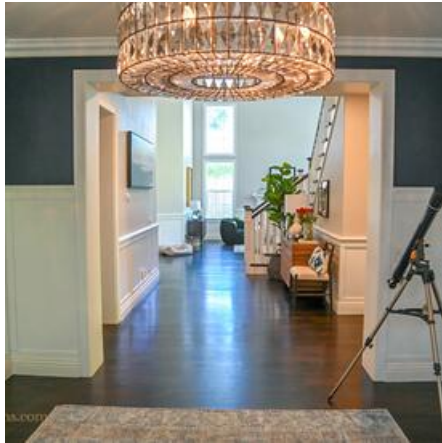

KK HOME

Location Photos

The KK HOME is a fantastic Track Home in Upper Stevenson Ranch offering a California Spanish exterior, a contemporary interior and beautiful backyard. The KK HOME is available to scout at your convenience.

WHITE CABINETS
BALCONY OVER POOL
OUTDOOR LIVING ROOM
SMALL BACKYARD LAWN
CONTEMPORARY
CORNER LOT
FORMAL LIVING ROOM
HOME OFFICE
SEPARATE DINING ROOM