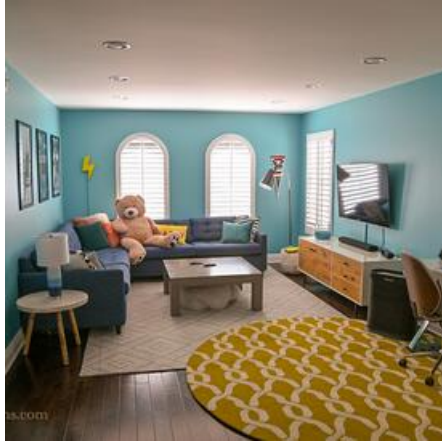

KK HOME

Location Photos

The KK HOME is a fantastic Track Home in Upper Stevenson Ranch offering a California Spanish exterior, a contemporary interior and beautiful backyard. The KK HOME is available to scout at your convenience.

WHITE CABINETS
BALCONY OVER POOL
OUTDOOR LIVING ROOM
SMALL BACKYARD LAWN
CONTEMPORARY
CORNER LOT
FORMAL LIVING ROOM
HOME OFFICE
SEPARATE DINING ROOM