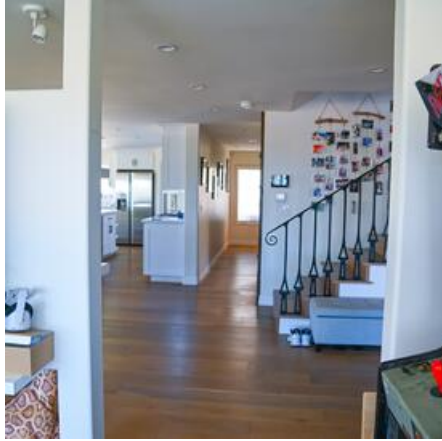

KILM HOME

Location Photos

Image Zip File

[kilm-home-website.zip](#)

The KILM HOME is a beautiful hillside home located in the San Fernando Valley. The KILM Home offers a wide-open floor plan, upscale decor and a stunning all-white kitchen. The KILM HOME is available to scout at your convenience.

[2-CAR GARAGE](#)

[WHITE STUCCO](#)

[ANYWHERE USA RESIDENTIAL](#)

[PRIMARY SUITE](#)

[3 STORIES](#)

[MODERN KITCHEN](#)

[LARGE KITCHEN ISLAND](#)
[MARBLE COUNTERS](#)
[PROFESSIONAL KITCHEN](#)
[STAINLESS STEEL](#)
[FRONT BALCONY](#)
[BACKYARD HILLSIDE](#)
[CONTEMPORARY](#)
[GRAND PIANO](#)
[GAME ROOM](#)
[GREAT ROOM](#)
[LIGHT AND BRIGHT](#)
[ENTERTAINER'S HOUSE](#)
[HOME OFFICE](#)
[NO HOA](#)
[OPEN FLOOR PLAN](#)
[UNIQUE ARCHITECTURE](#)
[UPSCALE DECOR](#)
[WHITE MOLDINGS THROUGHOUT](#)
[HILLTOP VIEW](#)
[EXPANSIVE VIEWS](#)
[SWEEPING VIEWS](#)
[STONEY POINT VIEWS](#)