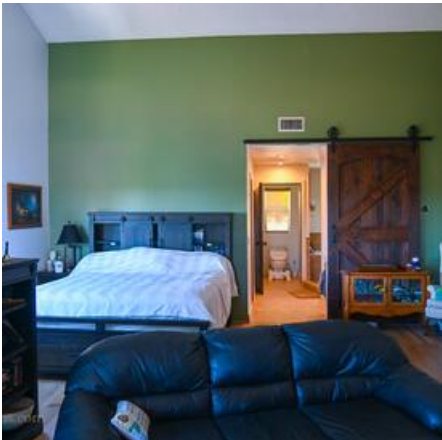

KILM HOME

Location Photos

Image Zip File

[kilm-home-website.zip](#)

The KILM HOME is a beautiful hillside home located in the San Fernando Valley. The KILM Home offers a wide-open floor plan, upscale decor and a stunning all-white kitchen. The KILM HOME is available to scout at your convenience.

[2-CAR GARAGE](#)

[WHITE STUCCO](#)

[ANYWHERE USA RESIDENTIAL](#)

[PRIMARY SUITE](#)

[3 STORIES](#)

[MODERN KITCHEN](#)

[LARGE KITCHEN ISLAND](#)
[MARBLE COUNTERS](#)
[PROFESSIONAL KITCHEN](#)
[STAINLESS STEEL](#)
[FRONT BALCONY](#)
[BACKYARD HILLSIDE](#)
[CONTEMPORARY](#)
[GRAND PIANO](#)
[GAME ROOM](#)
[GREAT ROOM](#)
[LIGHT AND BRIGHT](#)
[ENTERTAINER'S HOUSE](#)
[HOME OFFICE](#)
[NO HOA](#)
[OPEN FLOOR PLAN](#)
[UNIQUE ARCHITECTURE](#)
[UPSCALE DECOR](#)
[WHITE MOLDINGS THROUGHOUT](#)
[HILLTOP VIEW](#)
[EXPANSIVE VIEWS](#)
[SWEEPING VIEWS](#)
[STONEY POINT VIEWS](#)