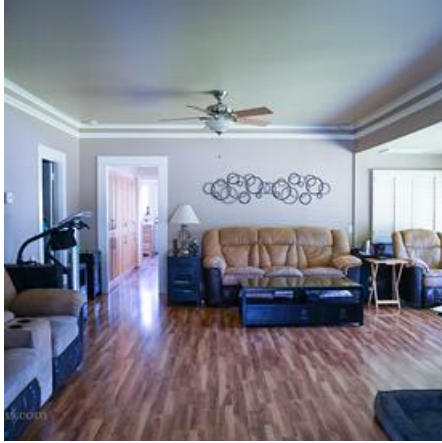

RIVER HOME

Location Photos

Image Zip File

river-home-website.zip

The RIVER HOME is a quintessential California Orchard Home. Located on the Edge of the Zone. the RIVER

HOME offers a classic California Craftsman, beautifully landscaped lawns, an above-ground swimming pool, orchards and outbuildings. And yes, a year-round river actually runs through it. The RIVER HOME is available to scout at your convenience.