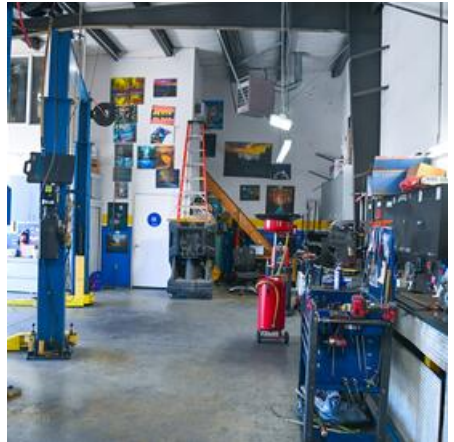

SCV GARAGE

Location Photos

Image Zip File

[scv-chop-shop-garage-website.zip](#)

The SCV CHOP SHOP GARAGE is a small scale automotive repair shop in the heart of Santa Clarita and is

available to scout at your convenience.