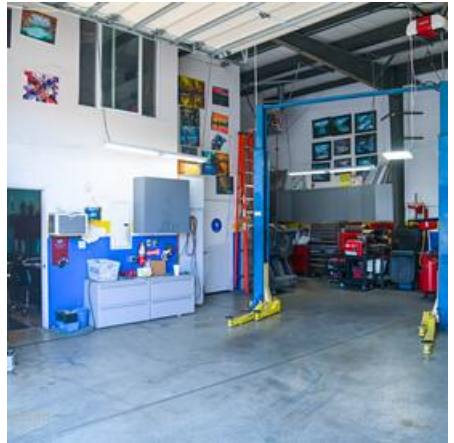

SCV GARAGE

Location Photos

Image Zip File

[scv-chop-shop-garage-website.zip](#)

The SCV CHOP SHOP GARAGE is a small scale automotive repair shop in the heart of Santa Clarita and is

available to scout at your convenience.