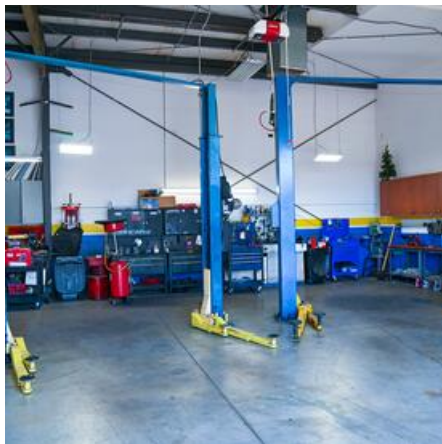

SCV GARAGE

Location Photos

Image Zip File

[scv-chop-shop-garage-website.zip](#)

The SCV CHOP SHOP GARAGE is a small scale automotive repair shop in the heart of Santa Clarita and is

available to scout at your convenience.