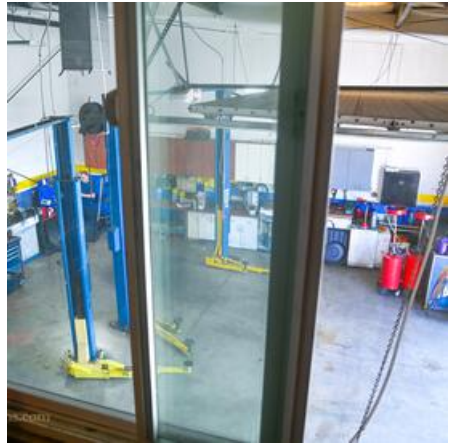

SCV GARAGE

Location Photos

Image Zip File

[scv-chop-shop-garage-website.zip](#)

The SCV CHOP SHOP GARAGE is a small scale automotive repair shop in the heart of Santa Clarita and is

available to scout at your convenience.