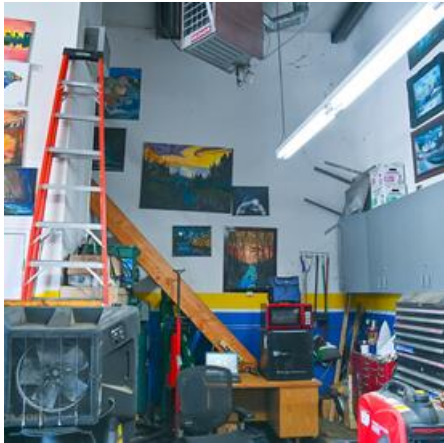

SCV GARAGE

Location Photos

Image Zip File

[scv-chop-shop-garage-website.zip](#)

The SCV CHOP SHOP GARAGE is a small scale automotive repair shop in the heart of Santa Clarita and is

available to scout at your convenience.