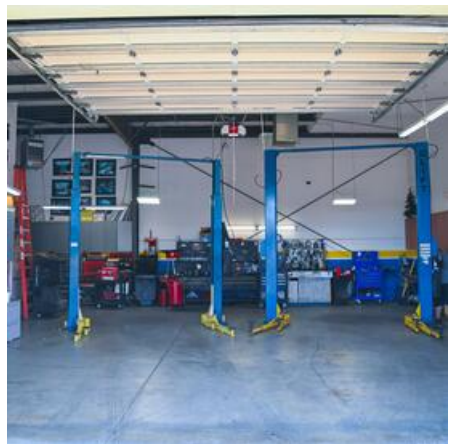

SCV GARAGE

Location Photos

Image Zip File

[scv-chop-shop-garage-website.zip](#)

The SCV CHOP SHOP GARAGE is a small scale automotive repair shop in the heart of Santa Clarita and is

available to scout at your convenience.

Primary Location Type

[Car Lots and Auto Repair](#)

Location Features

[AUTO REPAIR](#)

[AUTOMOTIVE](#)

[AUTO SHOP](#)

[AUTOMOTIVE WORKSHOP](#)

[AUTO SERVICE](#)