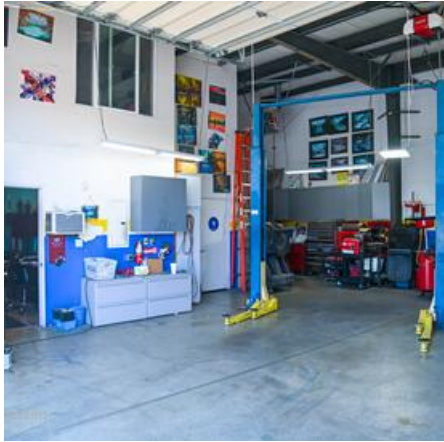

SCV GARAGE

Location Photos

Image Zip File

[scv-chop-shop-garage-website.zip](#)

The SCV CHOP SHOP GARAGE is a small scale automotive repair shop in the heart of Santa Clarita and is

available to scout at your convenience.