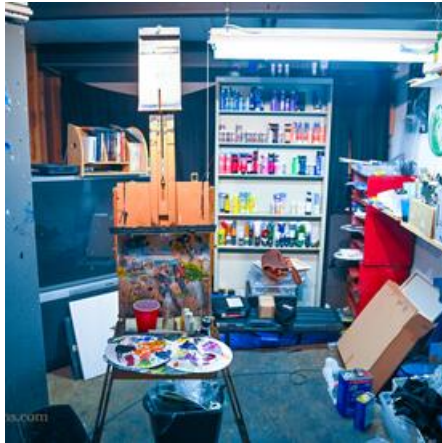

SCV GARAGE

Location Photos

Image Zip File

[scv-chop-shop-garage-website.zip](#)

The SCV CHOP SHOP GARAGE is a small scale automotive repair shop in the heart of Santa Clarita and is

available to scout at your convenience.