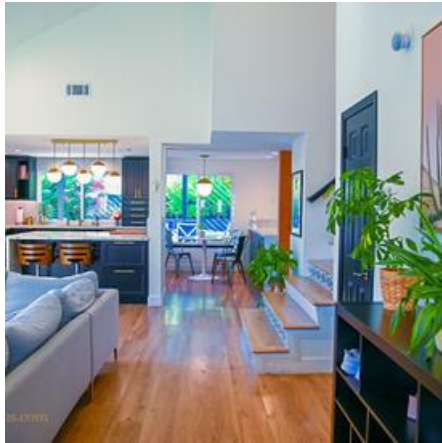

DEL HOME

Location Photos

Image Zip File

[del-home-website.zip](#)

The DEL HOME is the quintessential Valencia contemporary home with updated materials throughout. Located on a corner lot in the heart of Valencia but without an HOA. The DEL HOME offers a wide-open floor plan, contemporary navy blue kitchen cabinets, a small backyard pool and lawn. The DEL HOME is available to scout at your convenience.

[2-CAR GARAGE](#)

[CLEAN GARAGE](#)

[STREET VIEW OF FRONT DOOR](#)

[WHITE STUCCO](#)

[SMALL FRONT LAWN](#)

[ANYWHERE USA RESIDENTIAL](#)
[AMERICANA](#)
[ALL-AMERICAN](#)
[TRACK HOME RESIDENTIAL](#)
[TWO STORY](#)
[COLORFUL KITCHEN](#)
[MODERN KITCHEN](#)
[NO ISLAND](#)
[OPEN KITCHEN](#)
[MARBLE COUNTERS](#)
[PROFESSIONAL KITCHEN](#)
[UNIQUE KITCHEN](#)
[WOOD CABINETS](#)
[OUTDOOR SEATING](#)
[CONTEMPORARY](#)
[CORNER LOT](#)
[ELEGANT](#)
[MODERN TRADITIONAL](#)
[NO HOA](#)
[UPSCALE DECOR](#)