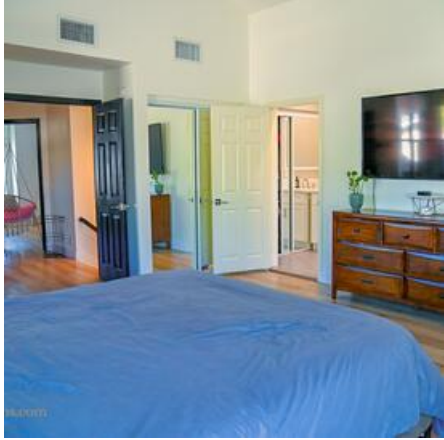

DEL HOME

Location Photos

Image Zip File

[del-home-website.zip](#)

The DEL HOME is the quintessential Valencia contemporary home with updated materials throughout. Located on a corner lot in the heart of Valencia but without an HOA. The DEL HOME offers a wide-open floor plan, contemporary navy blue kitchen cabinets, a small backyard pool and lawn. The DEL HOME is available to scout at your convenience.