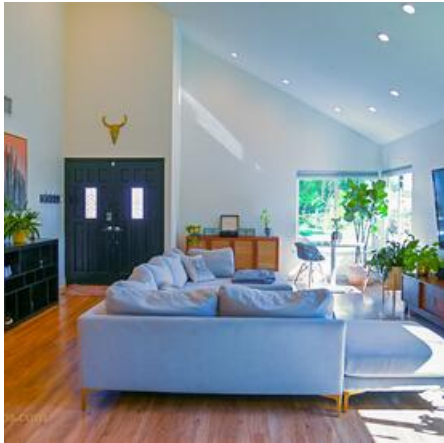

DEL HOME

Location Photos

Image Zip File

[del-home-website.zip](#)

The DEL HOME is the quintessential Valencia contemporary home with updated materials throughout. Located on a corner lot in the heart of Valencia but without an HOA. The DEL HOME offers a wide-open floor plan, contemporary navy blue kitchen cabinets, a small backyard pool and lawn. The DEL HOME is available to scout at your convenience.