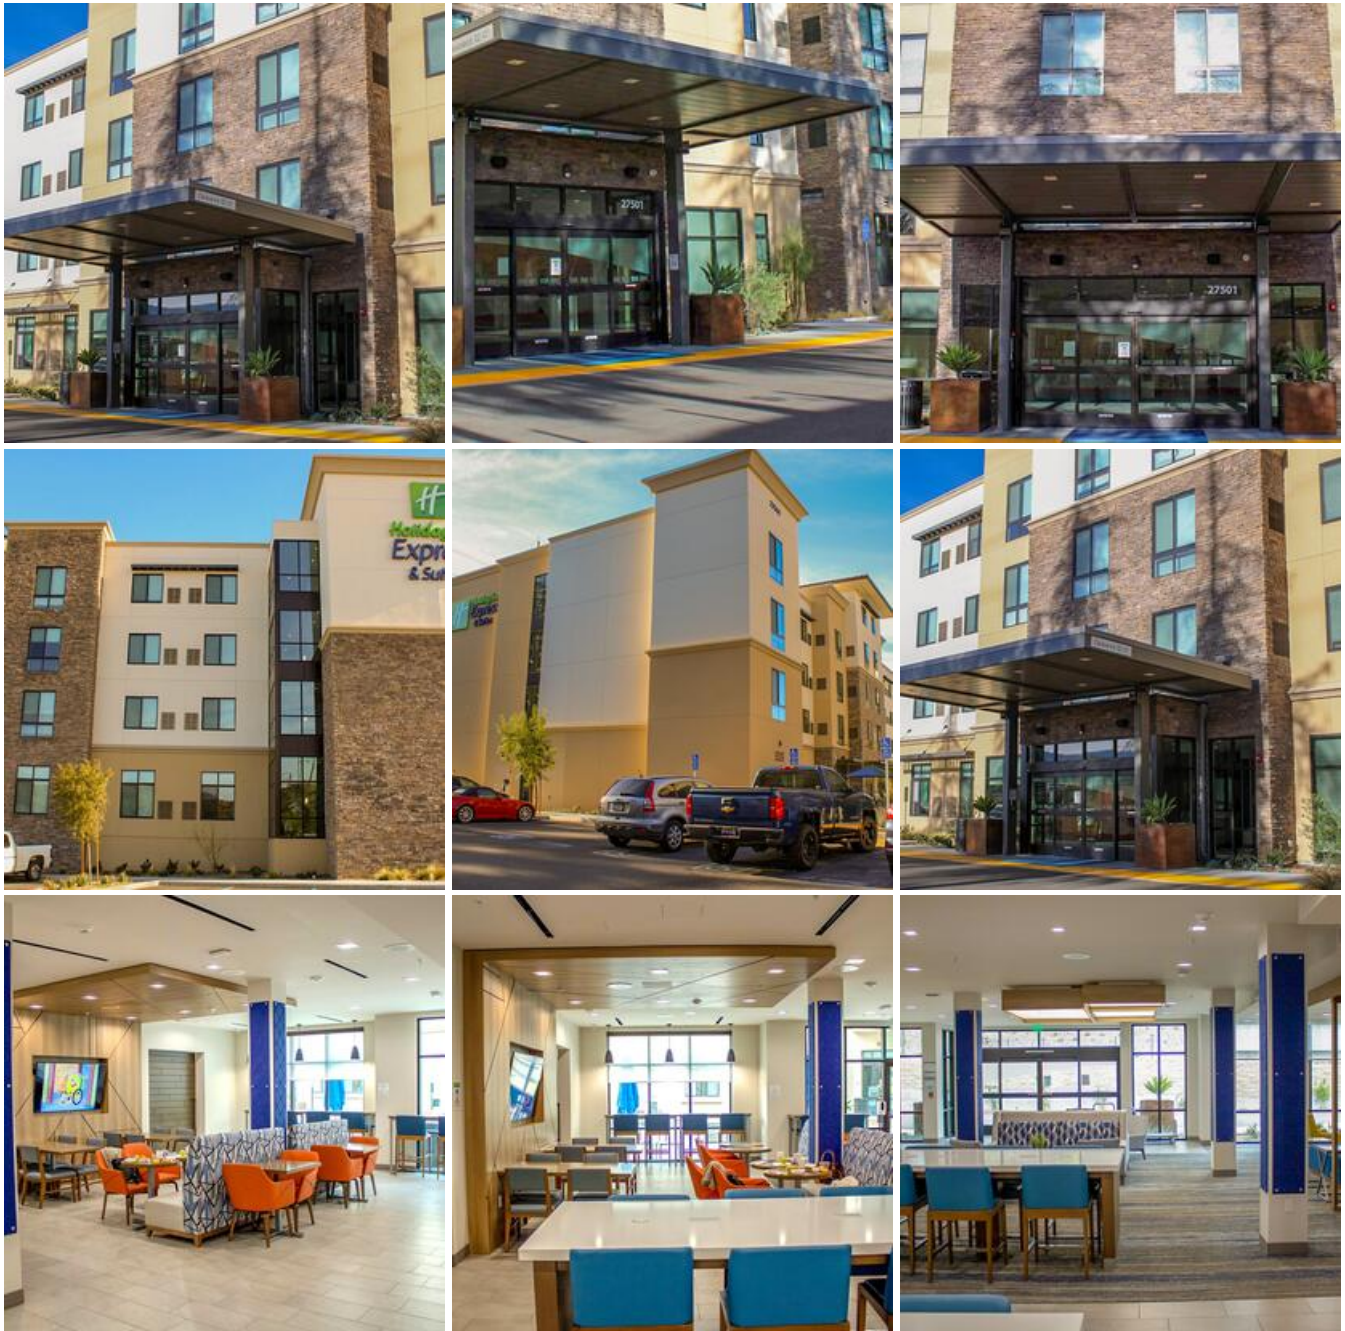

## HOLIDAY INN EXPRESS

### Location Photos

## Image Zip File

[holiday-inn-express-website.zip](#)

The HOLIDAY INN EXPRESS offers a beautifully stylish small hotel lobby. The HOLIDAY INN EXPRESS also offers a fantastic gathering courtyard and a beautiful pool area, as well as a full underground parking area. The HOLIDAY INN EXPRESS is available to scout at your convenience.