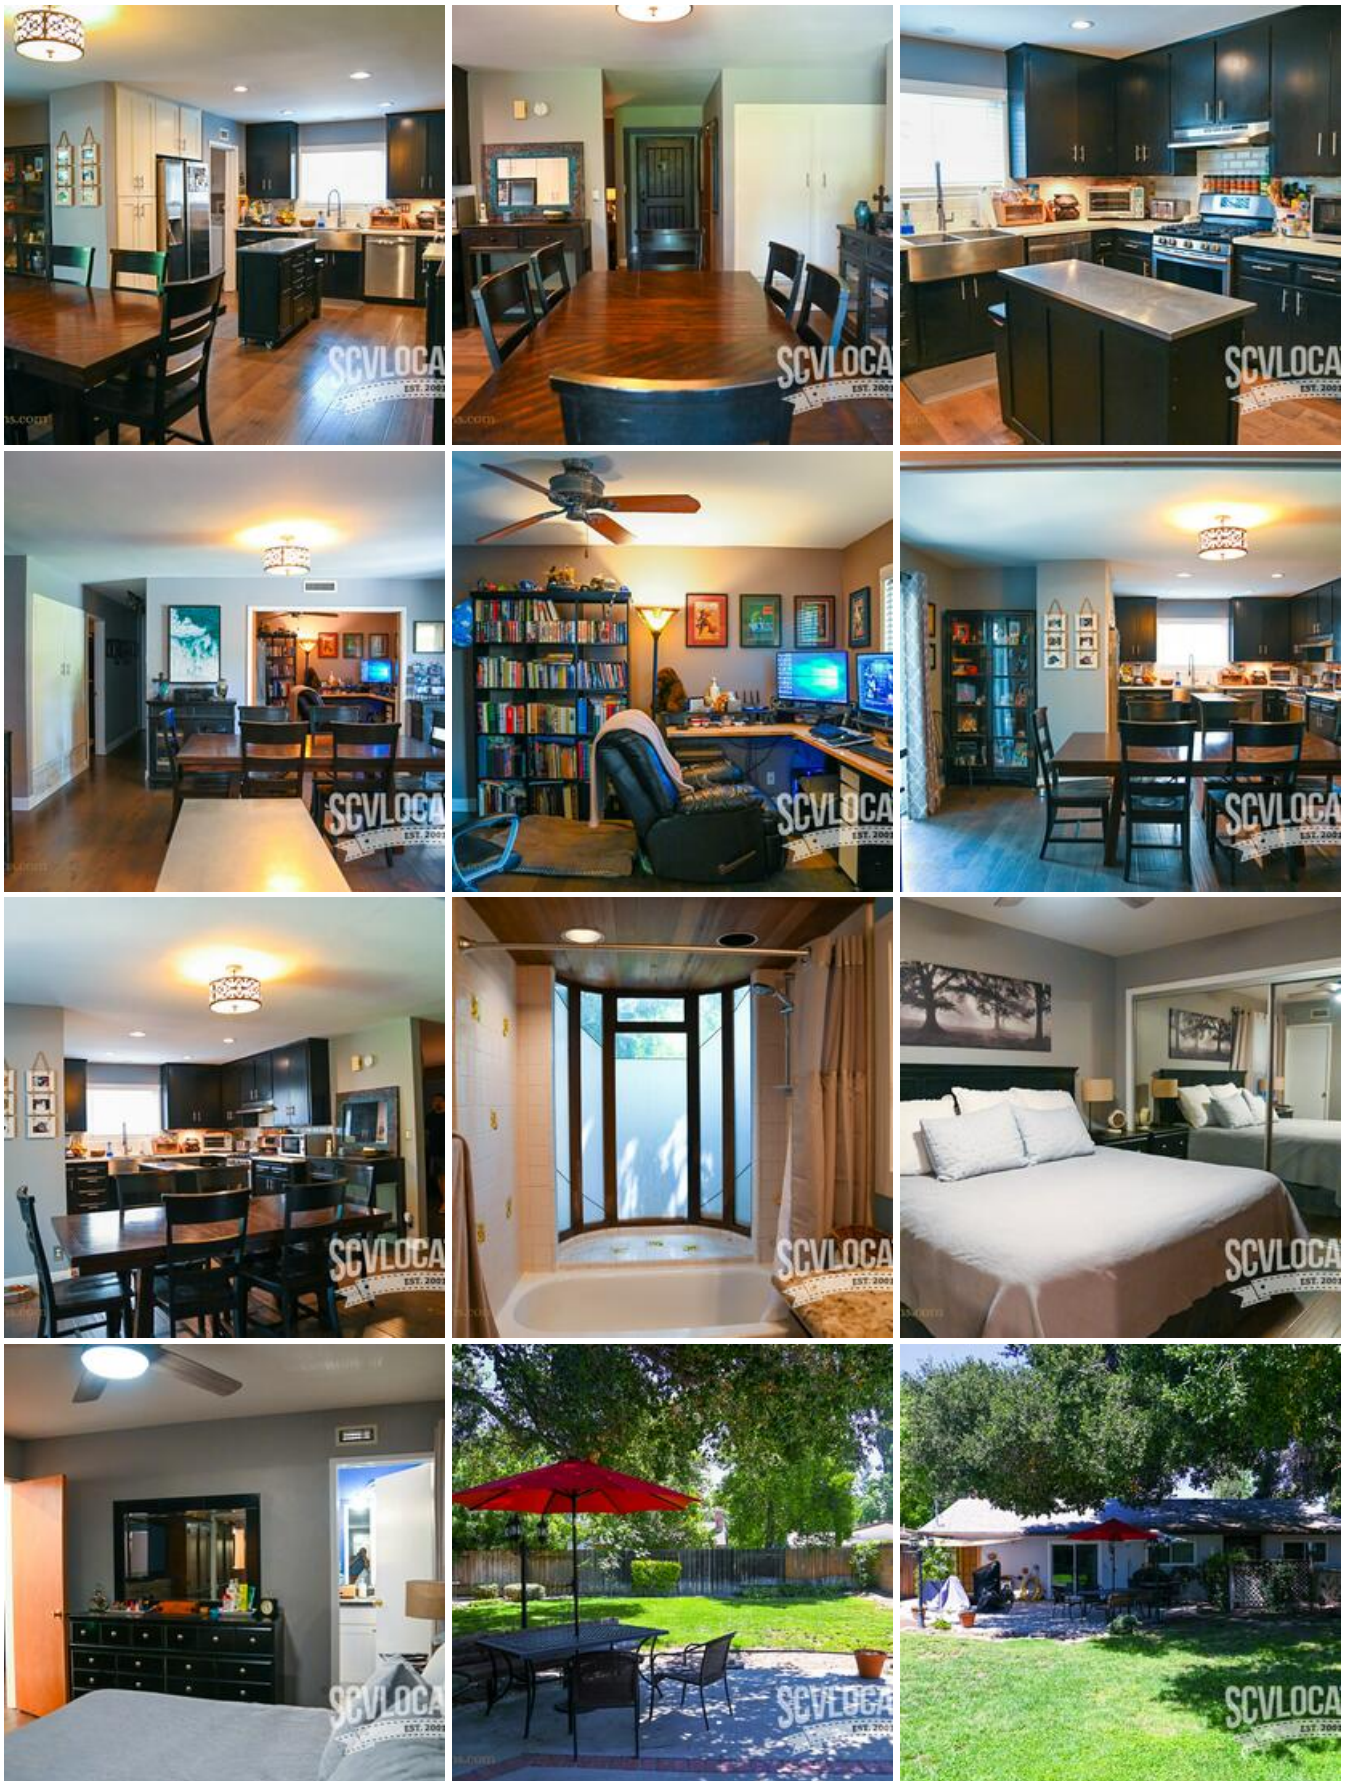

### Location Photos

**Image Zip File**

[gamer-home.zip](#)

The GAMER HOME is a modest single-story home in the heart of Newhall. The GAMER HOME is available to

scout at your convenience.