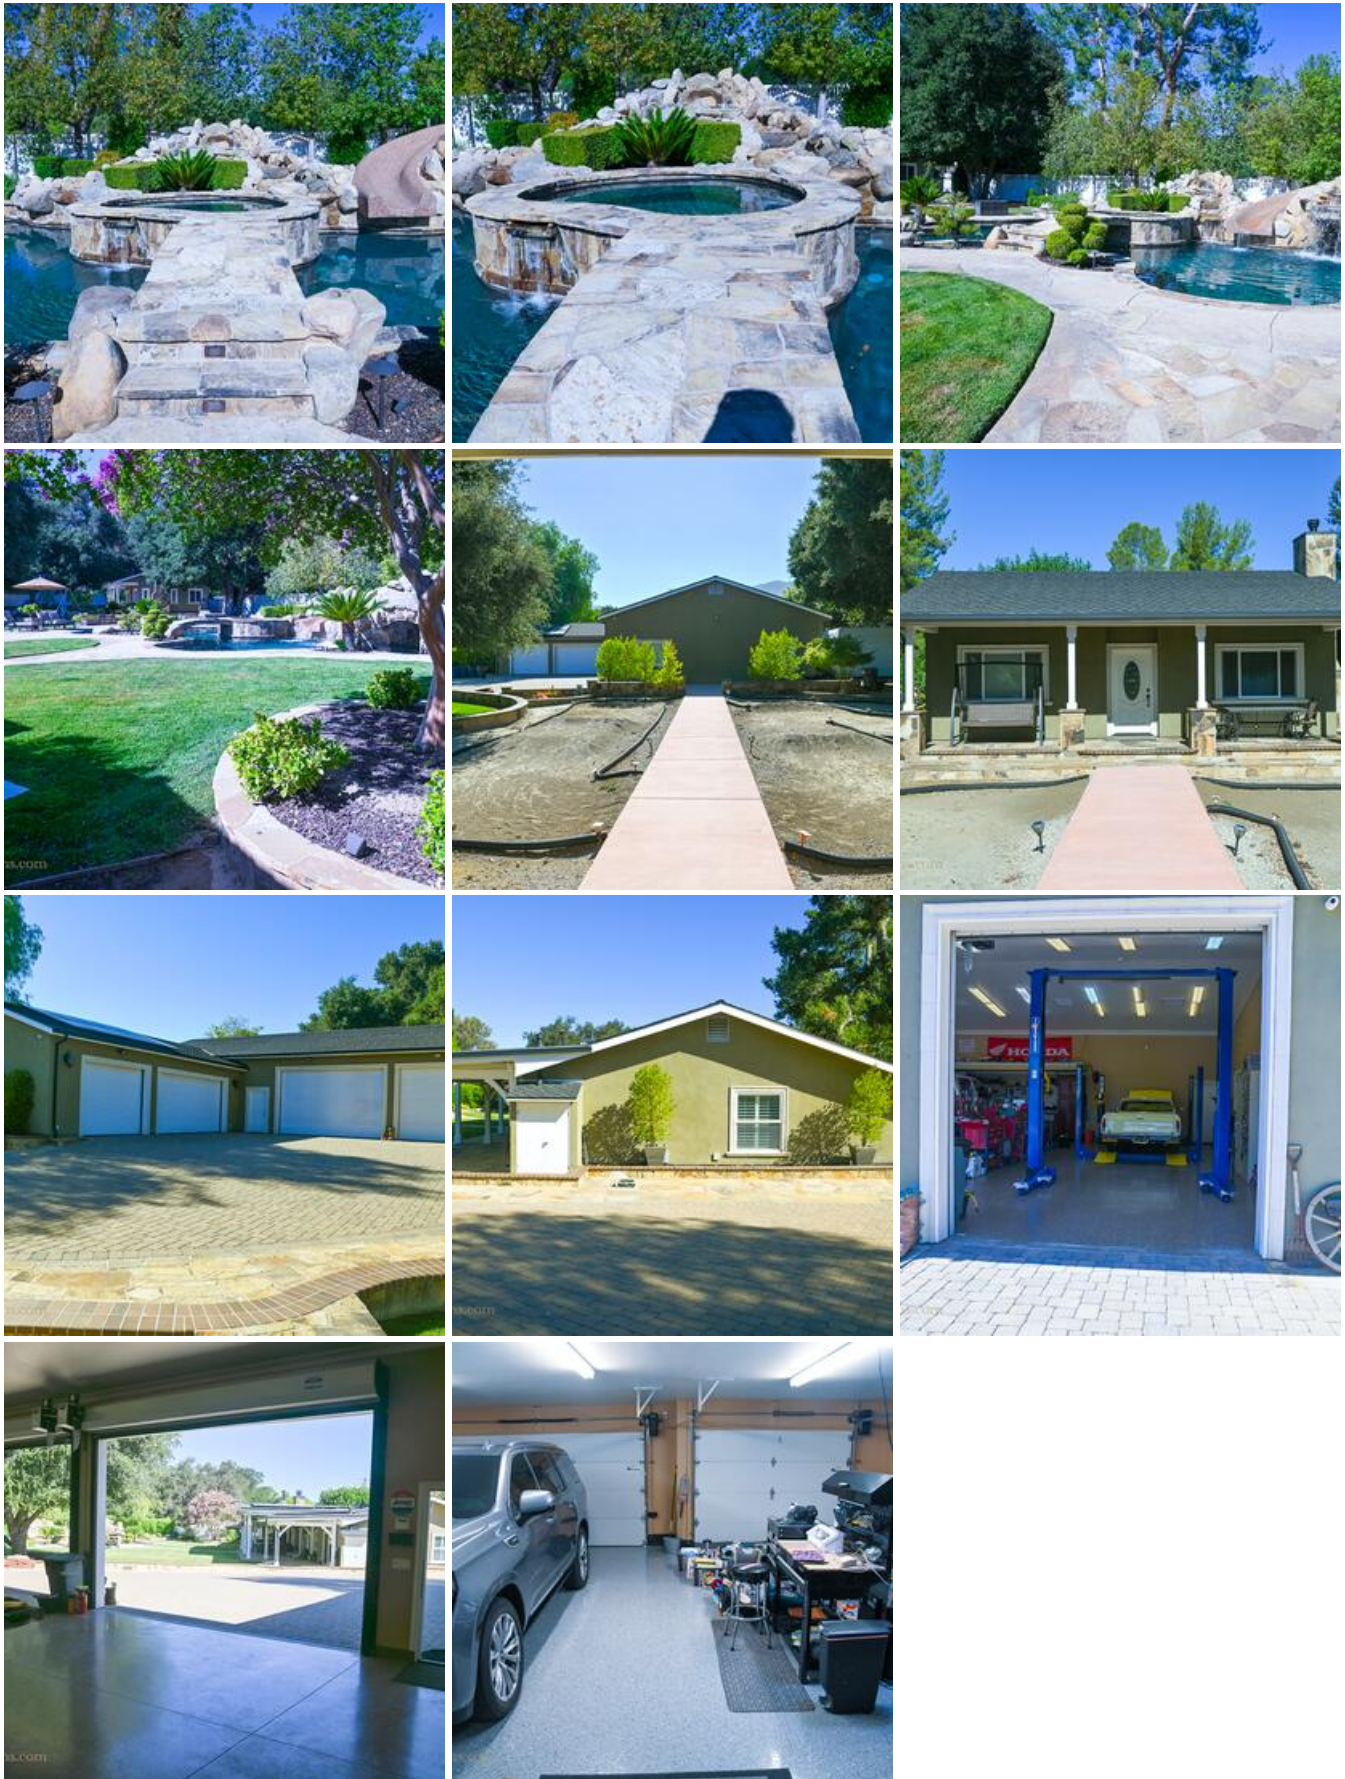

TEACHER HOME

Location Photos

Image Zip File

[teacher-home-downloadable-photos1.zip](#)

The TEACHER HOME is a classic single story California Ranch Style home on a sprawling lot. The TEACHER

HOME offers wide open floor plan, upscale furnishings and a stunning backyard and pool. The TEACHER HOME is available to scout at your convenience.

[GRASS](#)

[LARGE LAWN](#)

[MANICURED LANDSCAPING](#)

[MATURE LANDSCAPING](#)

[MATURE TREES](#)

[OAK TREES](#)

[PALM TREES](#)

[LONG HALLWAYS](#)

[PRIVATE BRIDGE](#)

[CIRCULAR DRIVEWAY](#)

[GATED PRIVATE DRIVE](#)

[HARDWOOD FLOORS](#)

[COLORFUL EXTERIOR](#)

[4-CAR GARAGE](#)

[UPSCALE GARAGE](#)

[IRON AND GLASS FRONT DOOR](#)

[BACKYARD FOOT BRIDGE](#)

[PARTY PATIO](#)

[COUNTRY GUEST HOUSE](#)

[LARGE BACKYARD](#)

[LARGE BACKYARD LAWN](#)

[PROPERTY WITH GUEST HOUSE](#)

[RV PARKING](#)

[ENTERTAINER'S HOUSE](#)