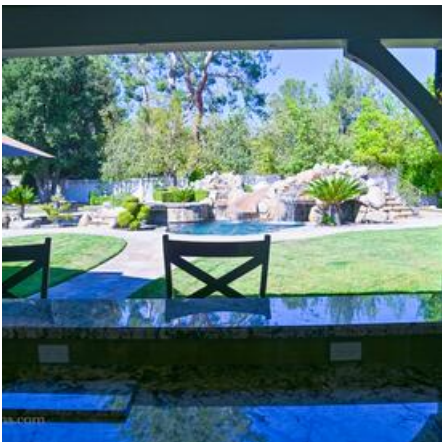

TEACHER HOME

Location Photos

Image Zip File

[teacher-home-downloadable-photos1.zip](#)

The TEACHER HOME is a classic single story California Ranch Style home on a sprawling lot. The TEACHER

HOME offers wide open floor plan, upscale furnishings and a stunning backyard and pool. The TEACHER HOME is available to scout at your convenience.

[BACKYARD FOOT BRIDGE](#)

[PARTY PATIO](#)

[COUNTRY GUEST HOUSE](#)

[LARGE BACKYARD](#)

[LARGE BACKYARD LAWN](#)

[PROPERTY WITH GUEST HOUSE](#)

[RV PARKING](#)

[ENTERTAINER'S HOUSE](#)