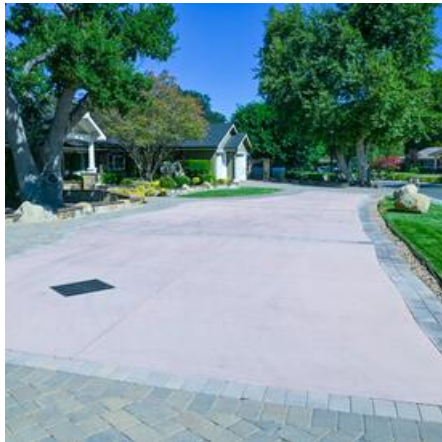

TEACHER HOME

Location Photos

Image Zip File

[teacher-home-downloadable-photos1.zip](#)

The TEACHER HOME is a classic single story California Ranch Style home on a sprawling lot. The TEACHER

HOME offers wide open floor plan, upscale furnishings and a stunning backyard and pool. The TEACHER HOME is available to scout at your convenience.

[GRASS](#)

[LARGE LAWN](#)

[MANICURED LANDSCAPING](#)

[MATURE LANDSCAPING](#)

[MATURE TREES](#)

[OAK TREES](#)

[PALM TREES](#)

[LONG HALLWAYS](#)

[PRIVATE BRIDGE](#)

[CIRCULAR DRIVEWAY](#)

[GATED PRIVATE DRIVE](#)

[HARDWOOD FLOORS](#)

[COLORFUL EXTERIOR](#)

[4-CAR GARAGE](#)

[UPSCALE GARAGE](#)

[IRON AND GLASS FRONT DOOR](#)

[BACKYARD FOOT BRIDGE](#)

[PARTY PATIO](#)

[COUNTRY GUEST HOUSE](#)

[LARGE BACKYARD](#)

[LARGE BACKYARD LAWN](#)

[PROPERTY WITH GUEST HOUSE](#)

[RV PARKING](#)

[ENTERTAINER'S HOUSE](#)