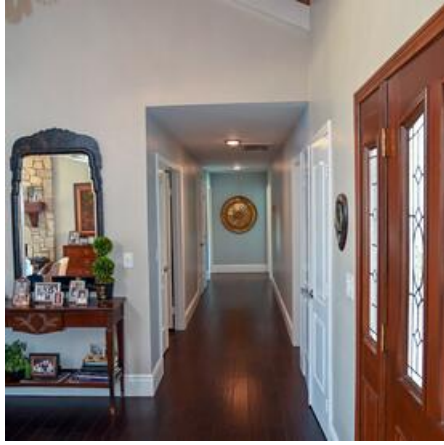

ODEON ESTATE

Location Photos

Image Zip File

<odeon-home-downloadable-photos.zip>

The ODEON ESTATE is a gorgeous contemporary, light and bright, home location here in the heart of Santa

Clarita. The sprawling single story home offers multiple living spaces, a formal living room, a formal dining room, and a chef's kitchen. Outside the ODEON ESTATE offers a large lawns, multiple mature trees and landscaping, a sports court, and an entertainer's pool. The ODEON ESTATE is available to scout at your convenience.

LUXURY
MODERN TRADITIONAL
FORMAL DINING ROOM
LARGE FIREPLACE
LARGE LAUNDRY ROOM
LARGE LOT
LARGE YARD
OPEN BEAMS
OPEN FLOOR PLAN
PRIVATE
SEPARATE DINING ROOM
WHITE MOLDINGS THROUGHOUT