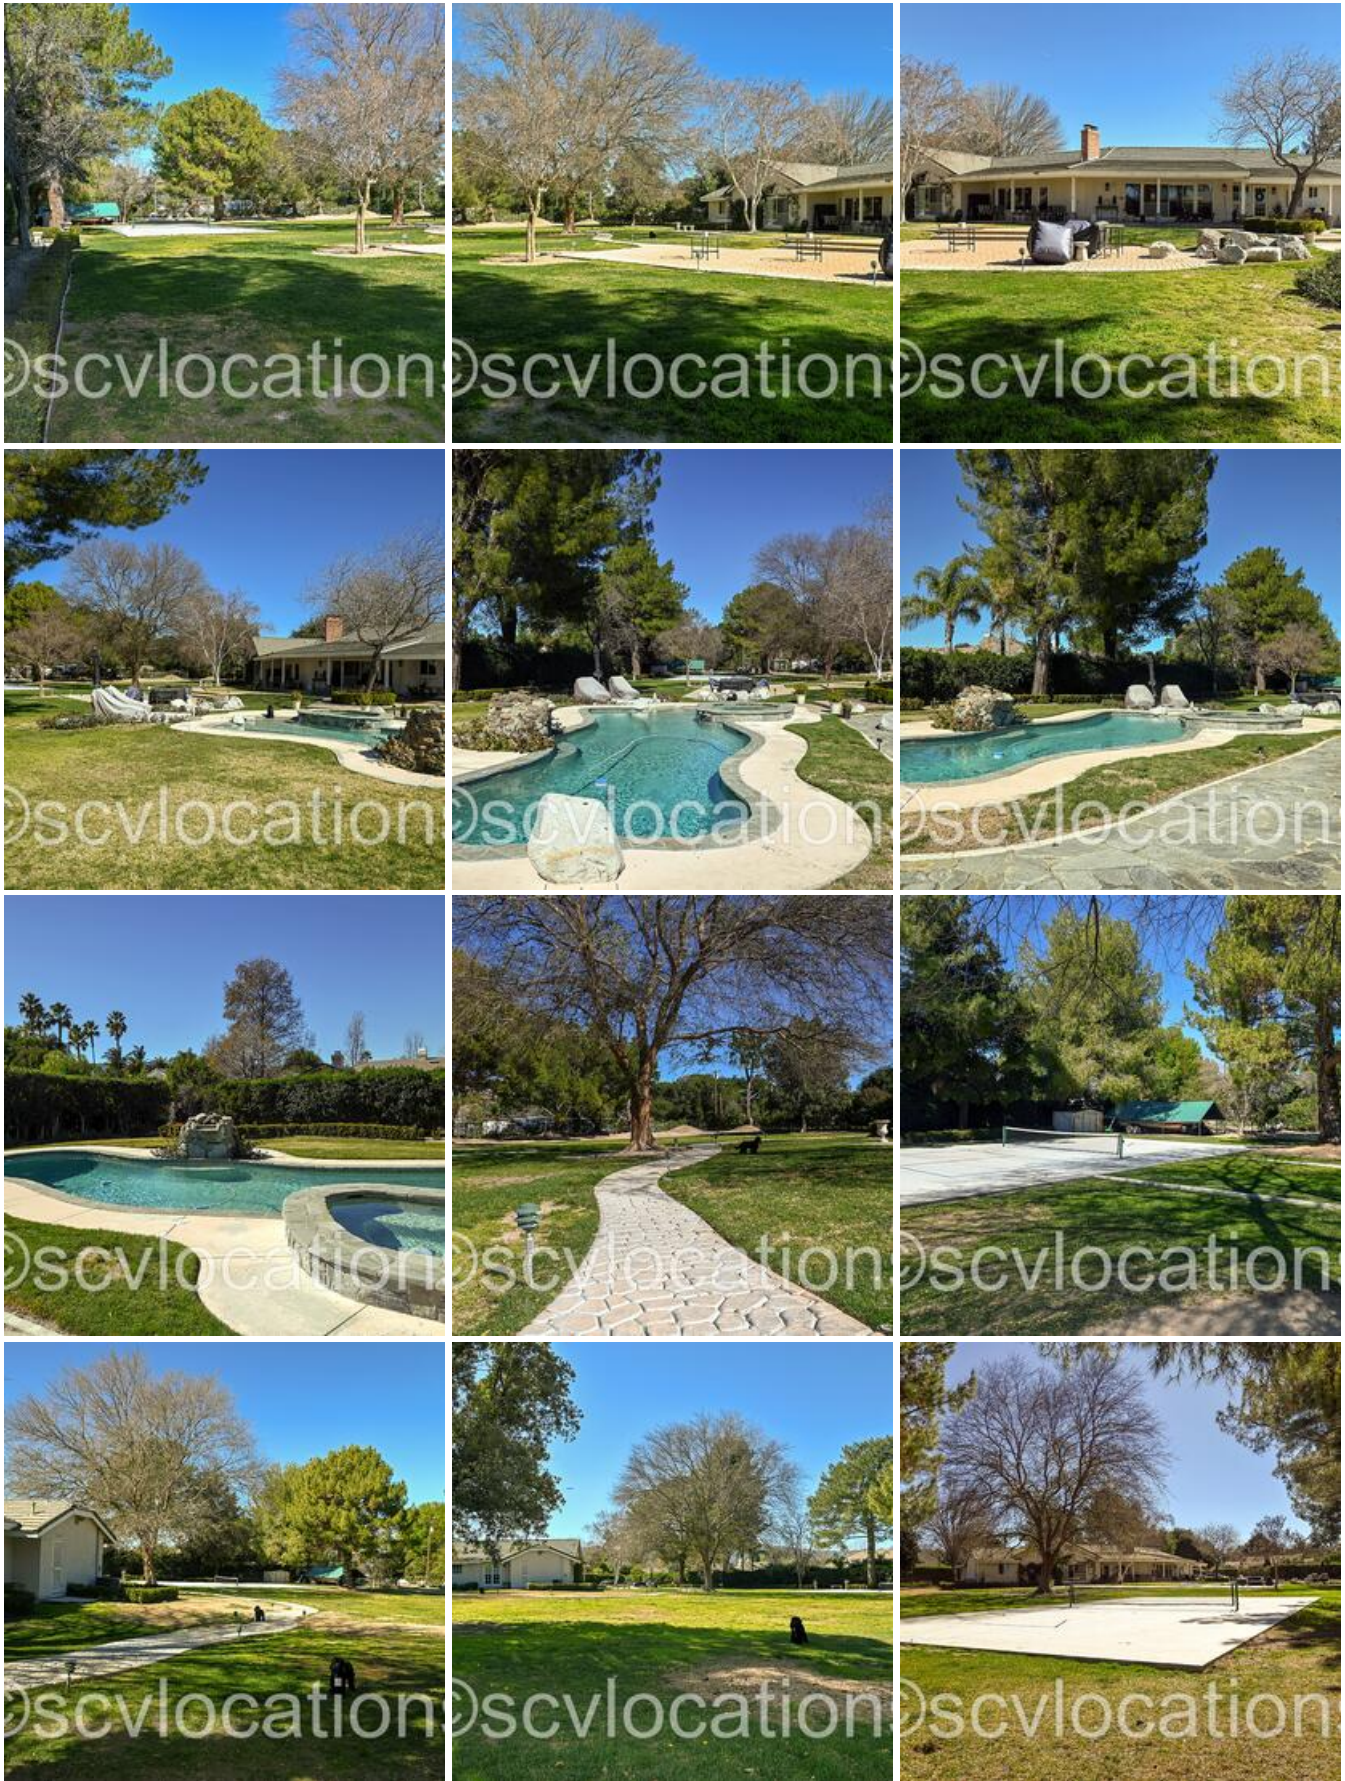

ODEON ESTATE

Location Photos

Image Zip File

<odeon-home-downloadable-photos.zip>

The ODEON ESTATE is a gorgeous contemporary, light and bright, home location here in the heart of Santa

Clarita. The sprawling single story home offers multiple living spaces, a formal living room, a formal dining room, and a chef's kitchen. Outside the ODEON ESTATE offers a large lawns, multiple mature trees and landscaping, a sports court, and an entertainer's pool. The ODEON ESTATE is available to scout at your convenience.

Primary Location Type

[McMansions and Estates](#)

Location Features

[BIRCH TREES](#)

[LARGE LAWN](#)

[MATURE LANDSCAPING](#)

[MATURE TREES](#)

[OAK TREES](#)

[LONG HALLWAY](#)

[LARGE POOL](#)

[STONE SWIMMING POOL](#)

[CIRCULAR DRIVE-UP](#)

[CIRCULAR DRIVEWAY](#)

[PRIVATE DRIVEWAY](#)

[HARDWOOD FLOORS](#)

[MARBLE FLOORS](#)

[BACKYARD LAWN](#)

[BACKYARD GATES](#)

[CONVERSATION FIREPLACE](#)

[OUTDOOR KITCHEN](#)

[OUTDOOR SEATING](#)

[PARTY PATIO](#)

[LARGE BACKYARD](#)

[LARGE BACKYARD LAWN](#)