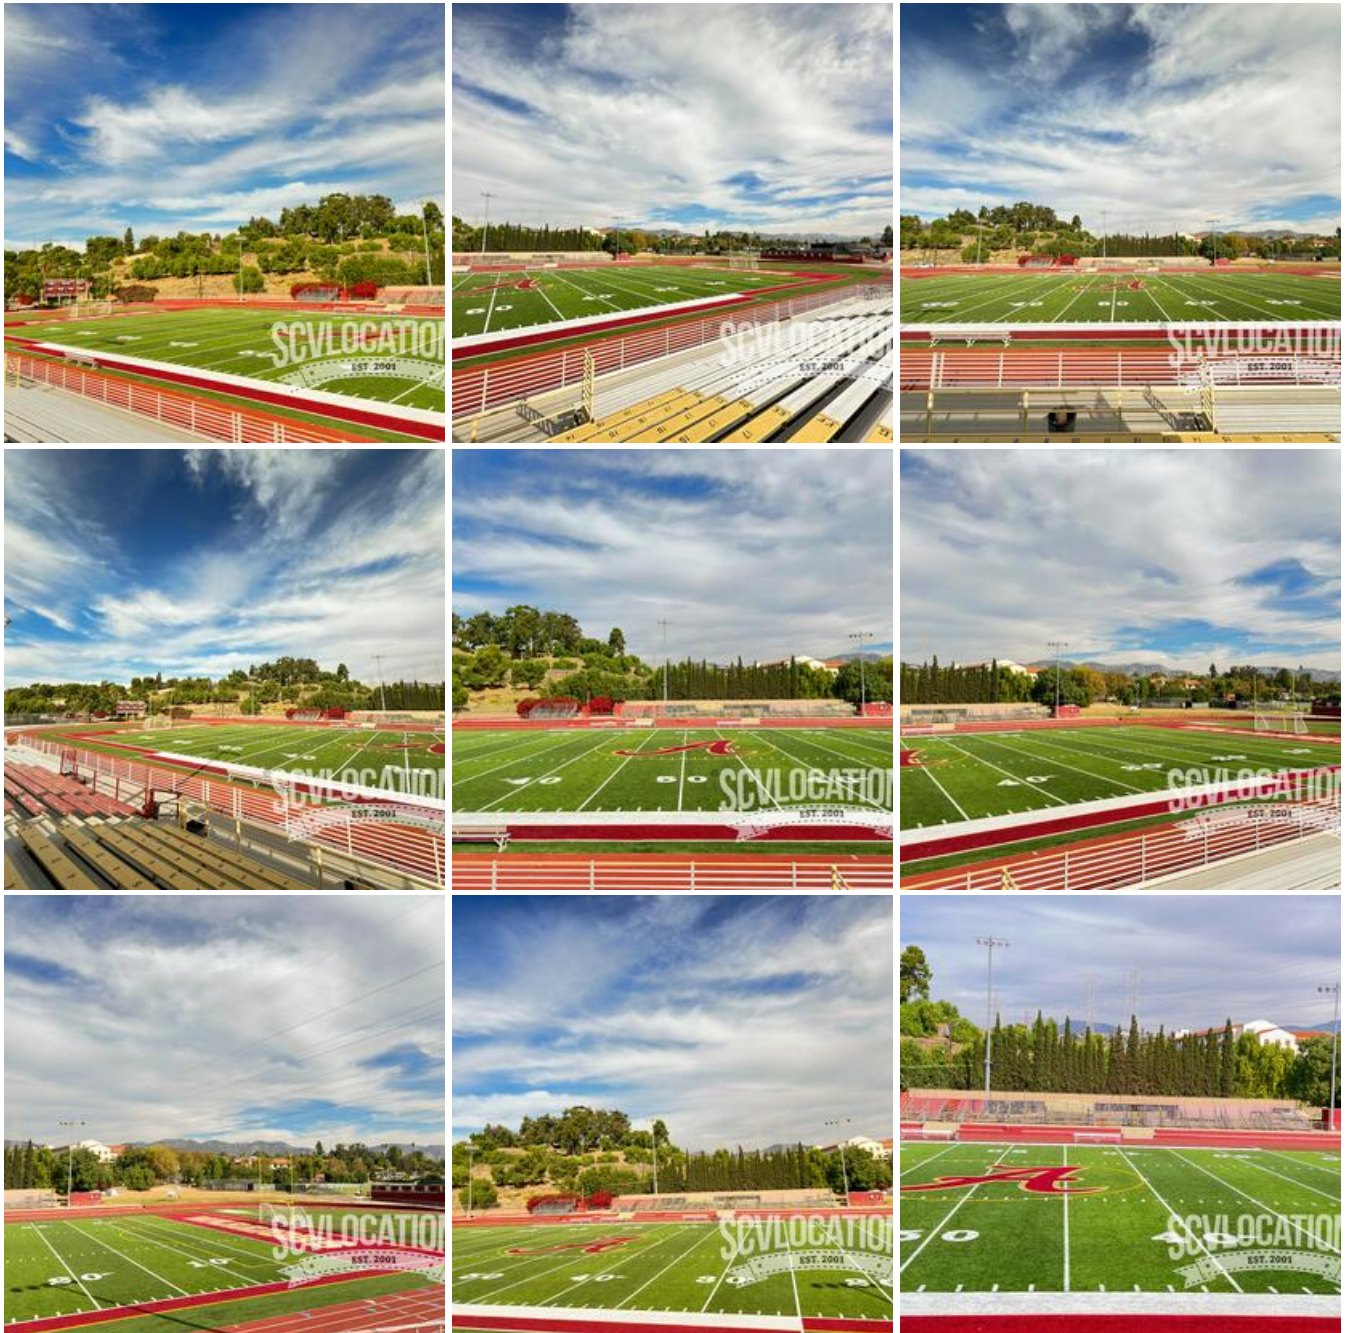

## NEW ALEMANY FOOTBALL STADIUM

### Location Photos

## Image Zip File

[alemany-download.zip](#)

ALEMANY HIGH SCHOOL FOOTBALL STADIUM is located in the Thirty-Mile Studio Zone in Mission Hills, California and boasts brand-new turf as well as brand new track. This high school football stadium is exactly that, complete with both Home and Visitor stadium seating, a full announcer booth, Home and Visitor locker rooms and a track and field track surrounding the football field. The ALEMANY FOOTBALL STADIUM is open and available for filming.