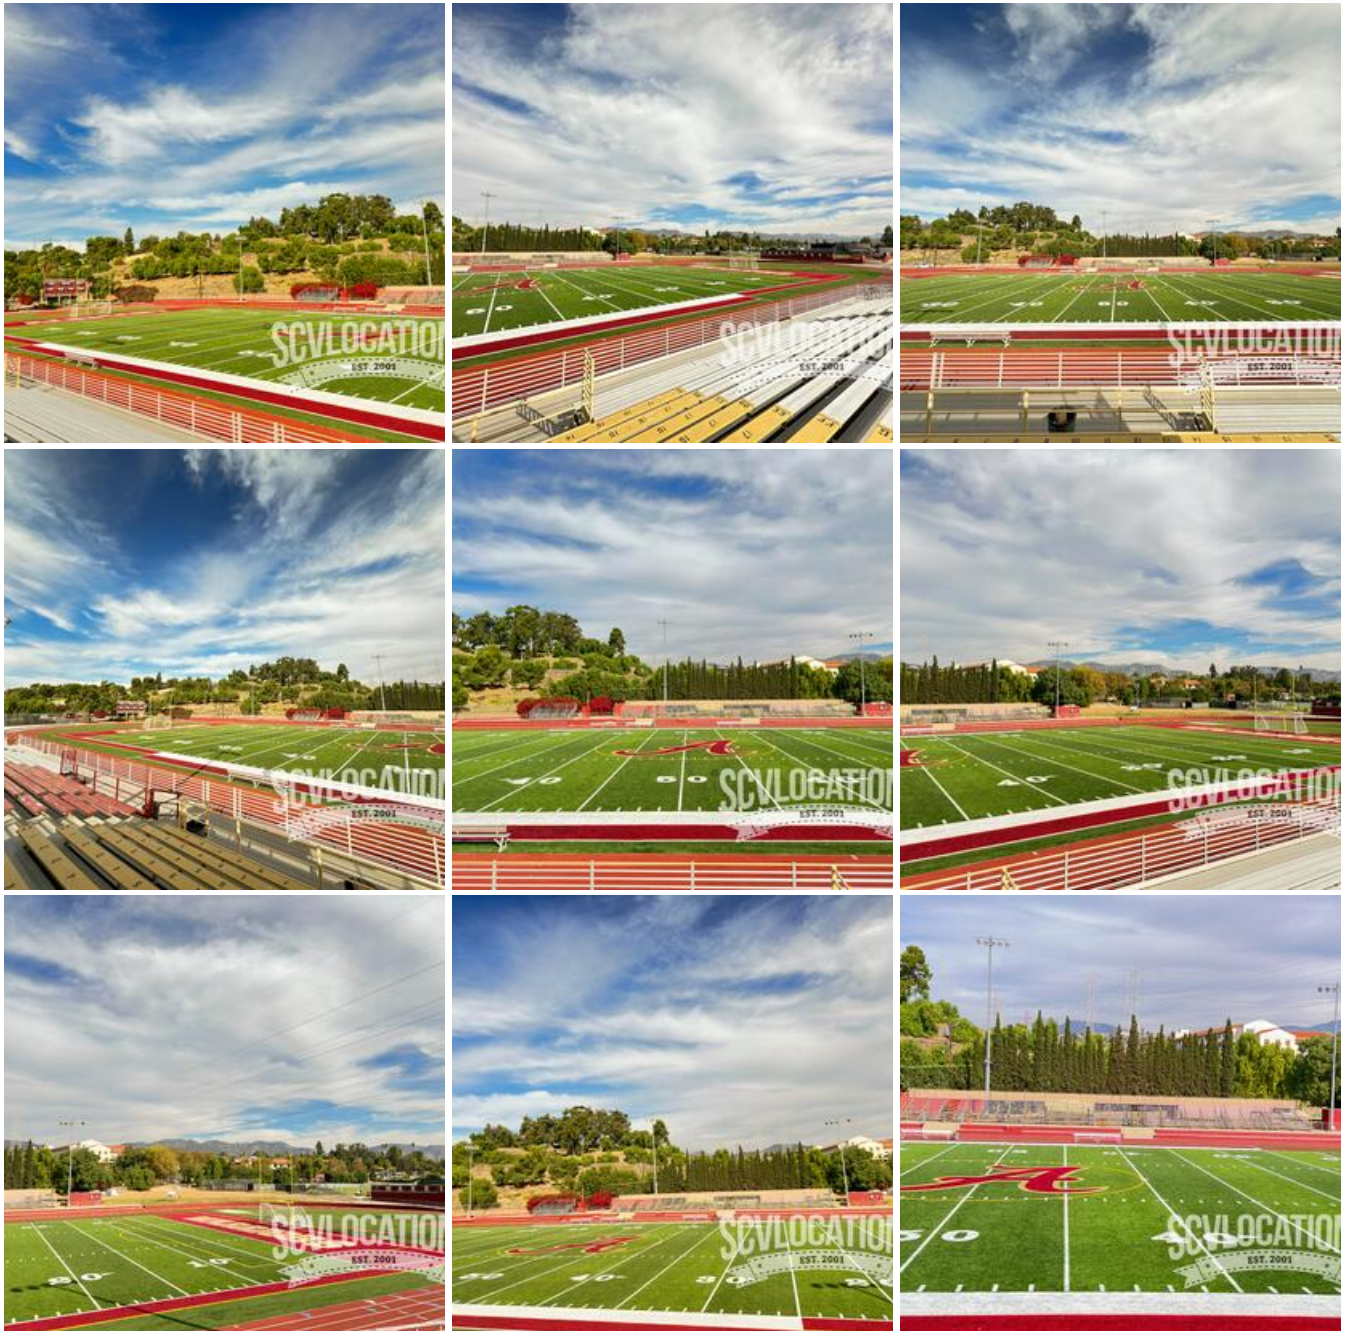

## **NEW ALEMANY FOOTBALL STADIUM**

### **Location Photos**

## Image Zip File

[alemany-download.zip](#)

ALEMANY HIGH SCHOOL FOOTBALL STADIUM is located in the Thirty-Mile Studio Zone in Mission Hills, California and boasts brand-new turf as well as brand new track. This high school football stadium is exactly that, complete with both Home and Visitor stadium seating, a full announcer booth, Home and Visitor locker rooms and a track and field track surrounding the football field. The ALEMANY FOOTBALL STADIUM is open and available for filming.