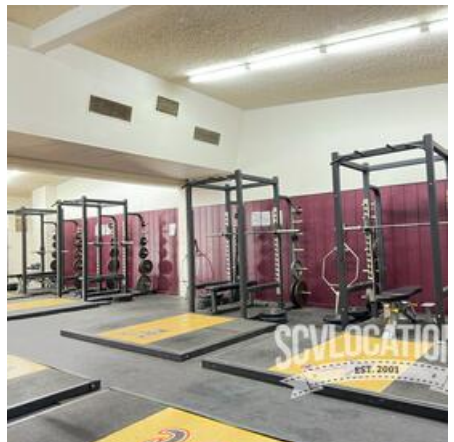

### **Location Photos**

## Image Zip File

[alemany-download.zip](#)

ALEMANY HIGH SCHOOL FOOTBALL STADIUM is located in the Thirty-Mile Studio Zone in Mission Hills, California and boasts brand-new turf as well as brand new track. This high school football stadium is exactly that, complete with both Home and Visitor stadium seating, a full announcer booth, Home and Visitor locker rooms and a track and field track surrounding the football field. The ALEMANY FOOTBALL STADIUM is open and available for filming.