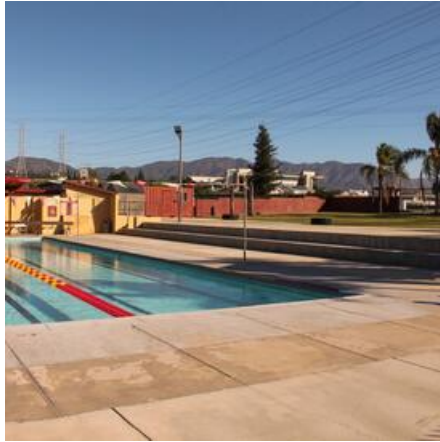

ALEMANY SWIMMING POOL

Location Photos

Image Zip File

alemany-pool-website.zip

ALEMANY HIGH SCHOOL offers a beautiful outdoor competitive 25-yard swimming pool complete with water

polo goal nets, an adjacent lawn as well as spectator seating. The ALEMANY HIGH SCHOOL POOL is available to scout at your convenience.

Primary Location Type

[Alemany High School](#)

Location Features

[LARGE LAWN](#)

[PALM TREES](#)

[SCHOOL](#)