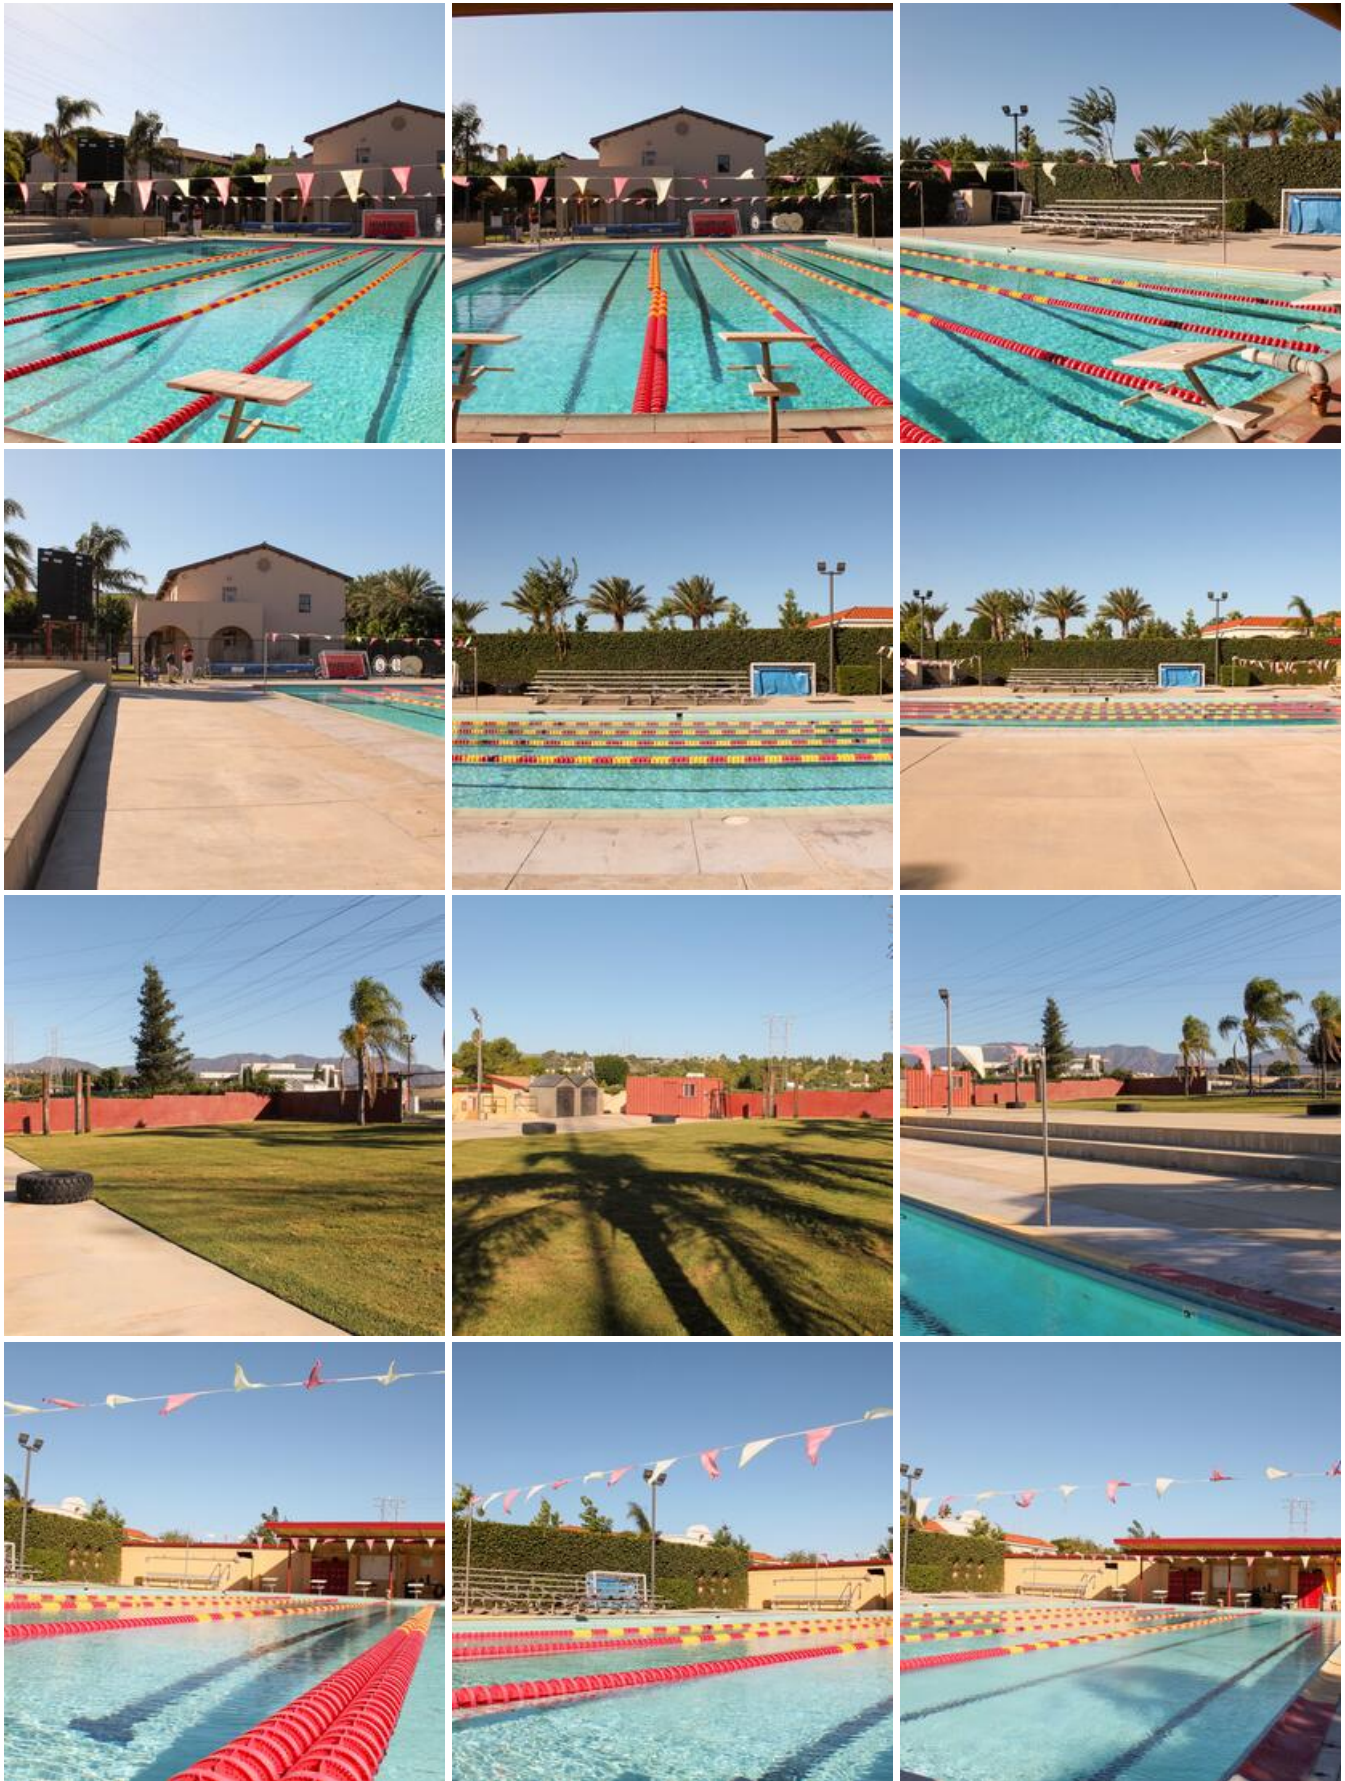

ALEMANY SWIMMING POOL

Location Photos

Image Zip File

alemany-pool-website.zip

ALEMANY HIGH SCHOOL offers a beautiful outdoor competitive 25-yard swimming pool complete with water

polo goal nets, an adjacent lawn as well as spectator seating. The ALEMANY HIGH SCHOOL POOL is available to scout at your convenience.

Primary Location Type

[Alemany High School](#)

Location Features

[LARGE LAWN](#)

[PALM TREES](#)

[SCHOOL](#)