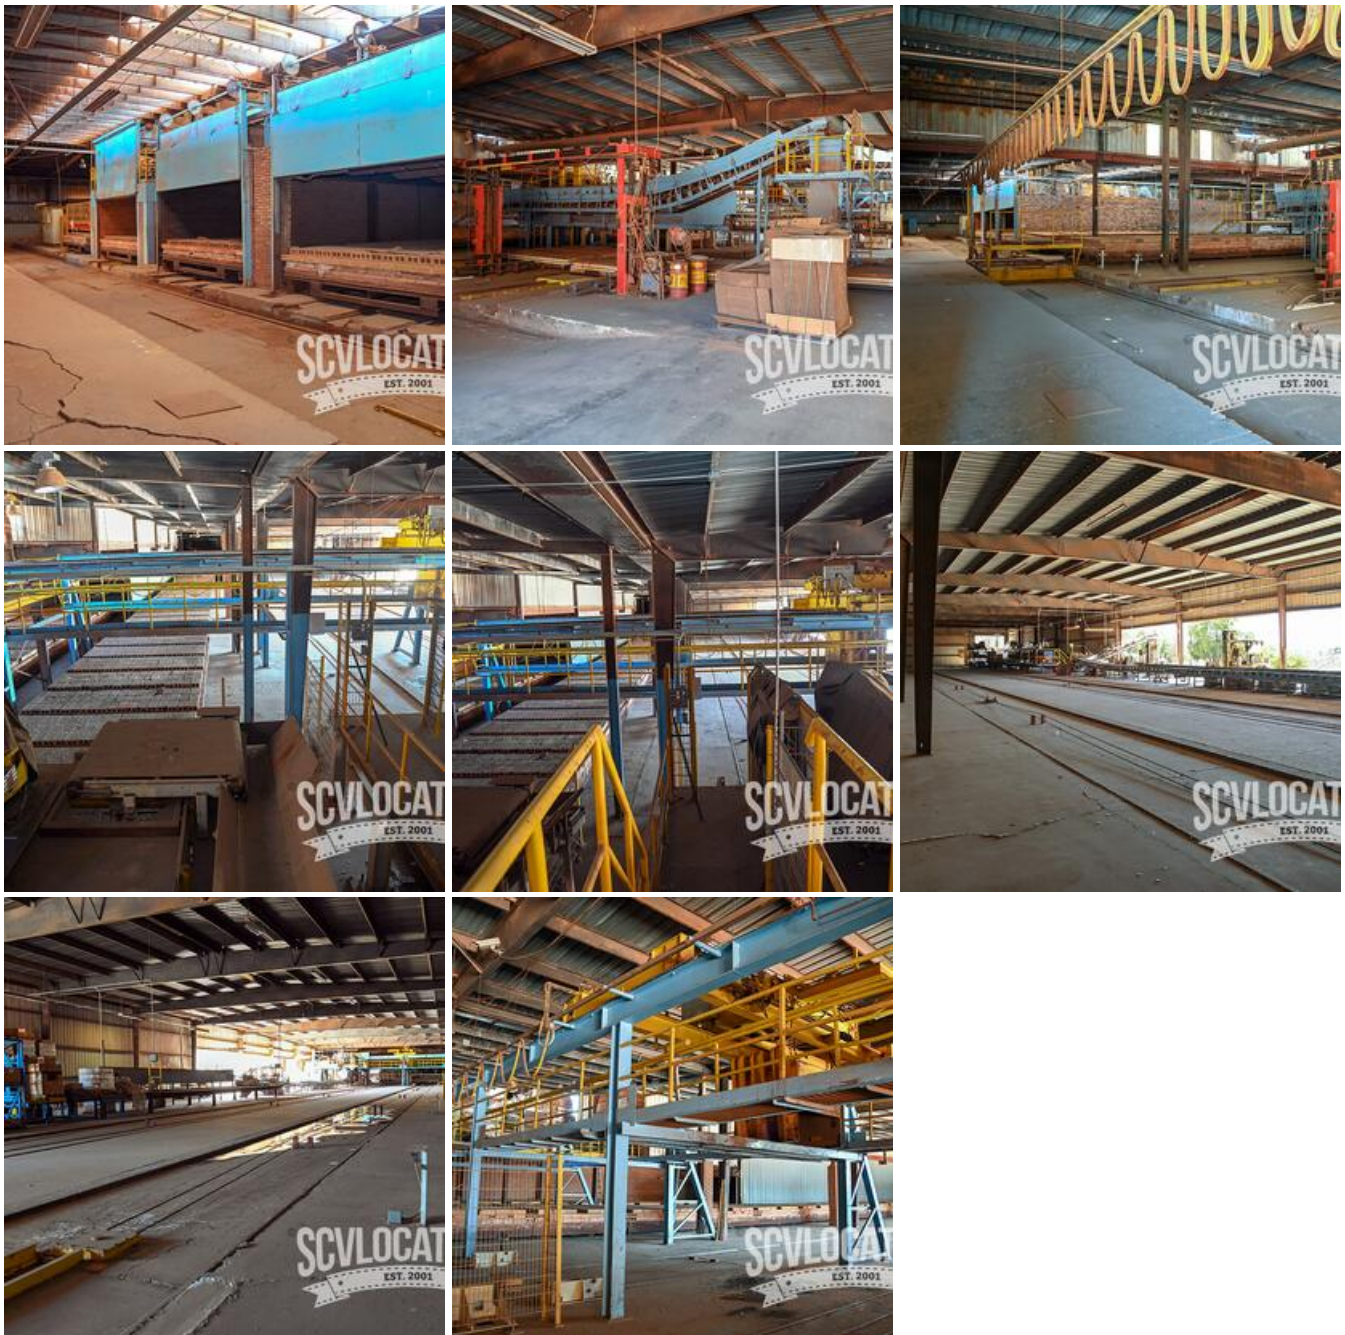

The Original  
**SCVLOCATIONS**  
EST. 2001

FILM REPRESENTATION  MANAGEMENT SERVICES

**BC WAREHOUSE**

**Location Photos**

**Image Zip File**

[bci-download.zip](#)

**Primary Location Type**

[Warehouses and Stages](#)