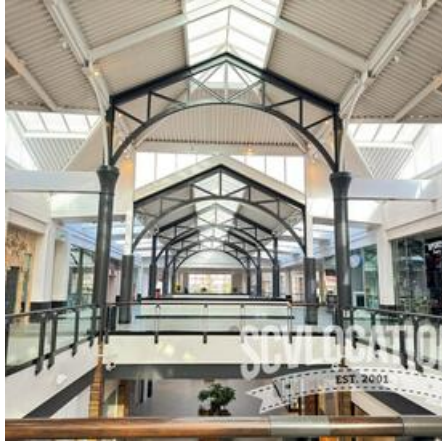

VALENCIA TOWN CENTER

Location Photos

Image Zip File

[vtc.zip](#)

VALENCIA TOWN CENTER is under NEW FILM FRIENDLY OWNERSHIP! VALENCIA TOWN CENTER offers all of its common areas, both interior and exterior shopping, a multitude of both restaurant and store-front opportunities, parking garages, base camp and crew parking. The New Ownership welcomes productions big and small, is committed to fast turnarounds and is available to scout at your convenience.

Primary Location Type

[Valencia Town Center](#)

Location Features

[COMMERCIAL KITCHEN](#)

[EVENT SPACE](#)

[FREIGHT ELEVATOR](#)

[STORE FRONTS](#)

[COVERED WALKWAY](#)