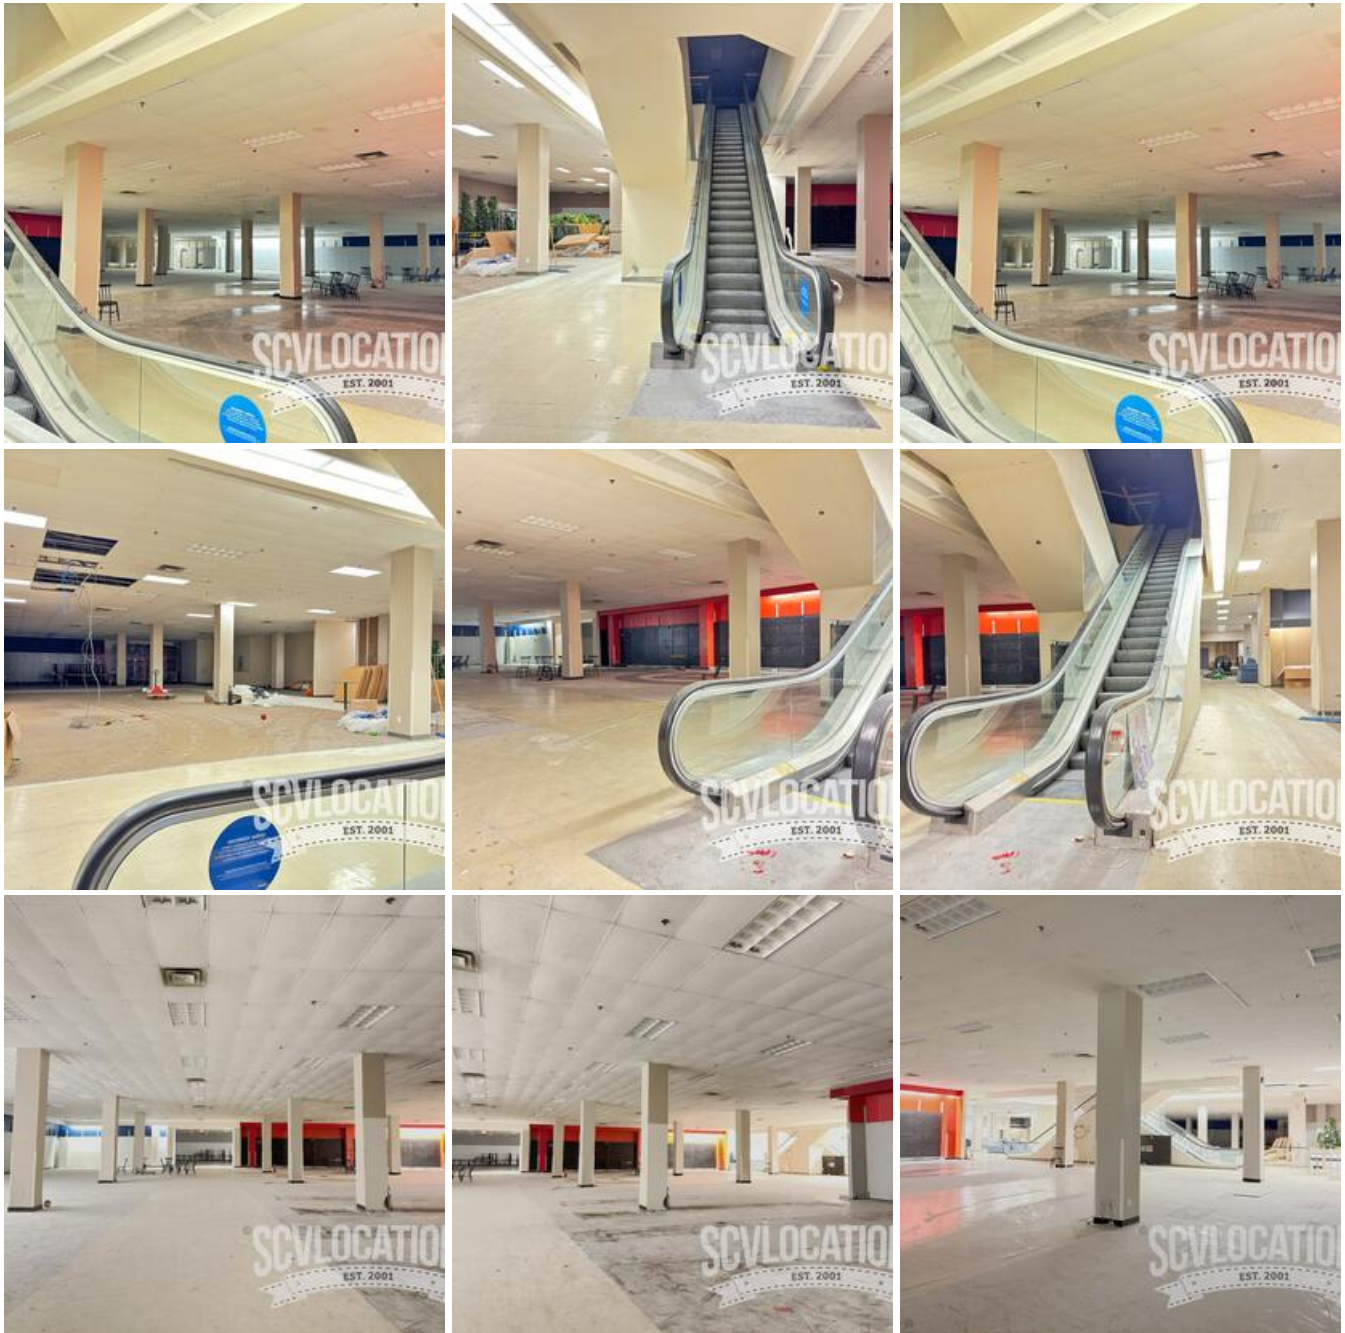

VTC DEPARTMENT STORE

Location Photos

Image Zip File

[vtc-department-store.zip](#)

VTC DEPARTMENT STORE is a two-story closed department store complete with multiple entrances, escalators, wide open spaces, and even an automotive department. VTC DEPARTMENT STORE is available to scout at your convenience.

Primary Location Type

[Store Fronts and Shopping Centers](#)