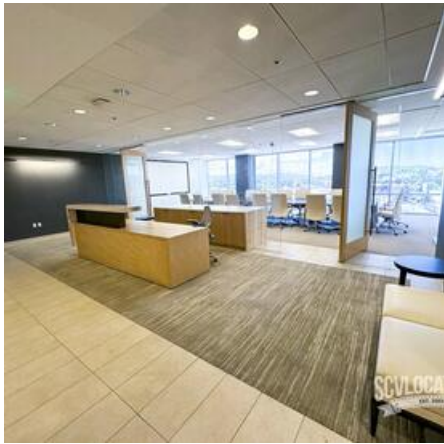

MODERN BRIGHT OFFICES

Location Photos

Image Zip File

[modern-bright-offices.zip](#)

MODERN BRIGHT OFFICES is exactly that! A beautifully designed office space consisting of the entire floor of the building, complete with a stunning reception area, low-walled cubicles, glass offices and conference rooms, long hallways, and multiple lounge areas within the space provide production with a multitude of shooting options. MODERN BRIGHT OFFICES are available to scout at your convenience.

Primary Location Type

[Office Buildings and Suites](#)

Location Features

[ELEVATORS](#)

[LONG HALLWAYS](#)

[MODERN](#)

[MODERN INTERIOR](#)

[MODERN LOBBY](#)
[OFFICE](#)
[BOARD ROOM](#)
[BULLPEN](#)
[CONFERENCE ROOM](#)
[CUBICLES](#)
[GLASS OFFICE](#)
[GLASS CONFERENCE ROOM](#)
[HIGH TECH OFFICE SPACE](#)
[EXECUTIVE BOARD](#)
[EXECUTIVE OFFICES](#)
[EXECUTIVE SECRETARIAL AREA](#)
[MODERN OFFICES](#)
[LOBBY](#)
[LOW-WALLED CUBICLES](#)
[OFFICE BUILDING](#)
[OFFICE COMPLEX](#)
[OFFICE SPACE](#)
[OFFICES](#)
[20+ OFFICES](#)
[PRODUCTION OFFICES](#)
[STAIRWELLS](#)
[VACANT OFFICE SPACE](#)
[CITY VIEW](#)
[SWEEPING VIEWS](#)
[UNOBSTRUCTED VIEW](#)
[WARM MODERN](#)