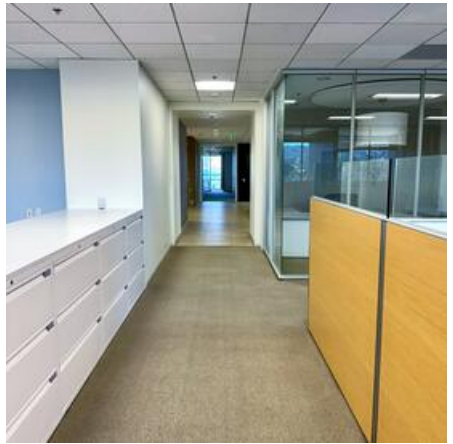

MODERN BRIGHT OFFICES

Location Photos

Image Zip File

[modern-bright-offices.zip](#)

MODERN BRIGHT OFFICES is exactly that! A beautifully designed office space consisting of the entire floor of the building, complete with a stunning reception area, low-walled cubicles, glass offices and conference rooms, long hallways, and multiple lounge areas within the space provide production with a multitude of shooting options. MODERN BRIGHT OFFICES are available to scout at your convenience.

Primary Location Type

[Office Buildings and Suites](#)

Location Features

[ELEVATORS](#)

[LONG HALLWAYS](#)

[MODERN](#)

[MODERN INTERIOR](#)

[MODERN LOBBY](#)
[OFFICE](#)
[BOARD ROOM](#)
[BULLPEN](#)
[CONFERENCE ROOM](#)
[CUBICLES](#)
[GLASS OFFICE](#)
[GLASS CONFERENCE ROOM](#)
[HIGH TECH OFFICE SPACE](#)
[EXECUTIVE BOARD](#)
[EXECUTIVE OFFICES](#)
[EXECUTIVE SECRETARIAL AREA](#)
[MODERN OFFICES](#)
[LOBBY](#)
[LOW-WALLED CUBICLES](#)
[OFFICE BUILDING](#)
[OFFICE COMPLEX](#)
[OFFICE SPACE](#)
[OFFICES](#)
[20+ OFFICES](#)
[PRODUCTION OFFICES](#)
[STAIRWELLS](#)
[VACANT OFFICE SPACE](#)
[CITY VIEW](#)
[SWEEPING VIEWS](#)
[UNOBSTRUCTED VIEW](#)
[WARM MODERN](#)