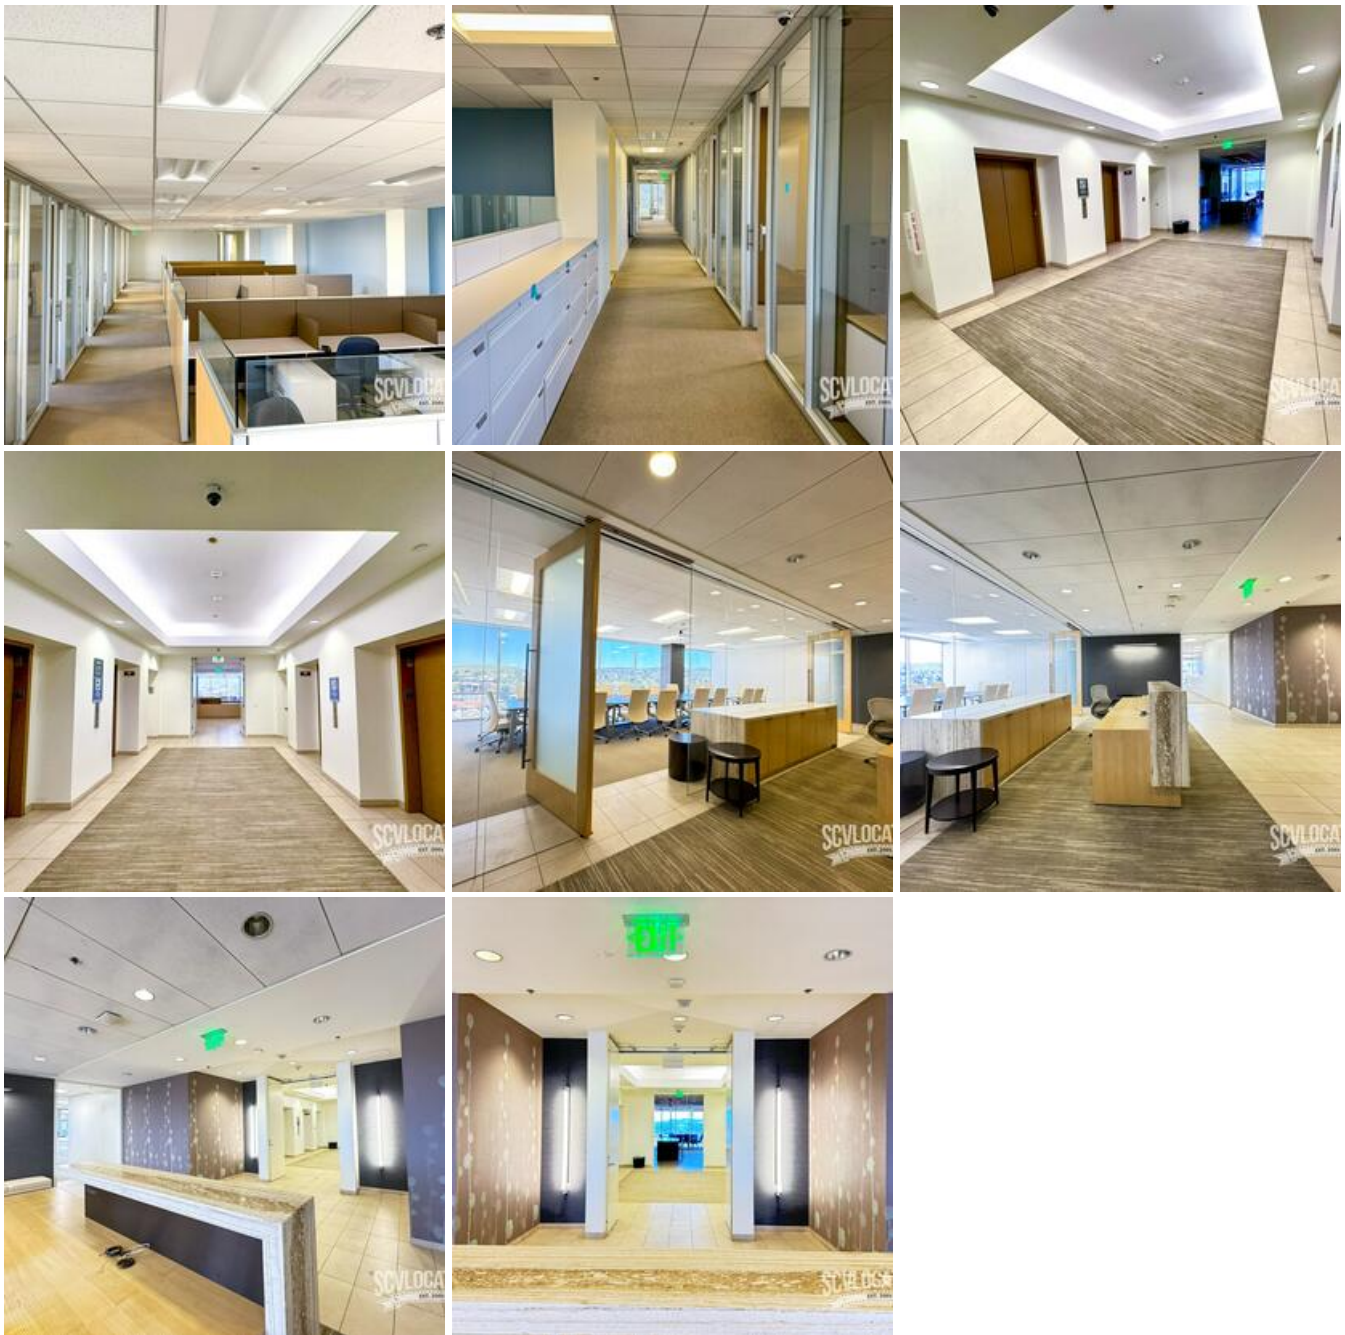

## MODERN BRIGHT OFFICES

### Location Photos

## Image Zip File

[modern-bright-offices.zip](#)

MODERN BRIGHT OFFICES is exactly that! A beautifully designed office space consisting of the entire floor of the building, complete with a stunning reception area, low-walled cubicles, glass offices and conference rooms, long hallways, and multiple lounge areas within the space provide production with a multitude of shooting options. MODERN BRIGHT OFFICES are available to scout at your convenience.

## Location Features

[ELEVATORS](#)

[LONG HALLWAYS](#)

[MODERN](#)

[MODERN INTERIOR](#)

[MODERN LOBBY](#)  
[OFFICE](#)  
[BOARD ROOM](#)  
[BULLPEN](#)  
[CONFERENCE ROOM](#)  
[CUBICLES](#)  
[GLASS OFFICE](#)  
[GLASS CONFERENCE ROOM](#)  
[HIGH TECH OFFICE SPACE](#)  
[EXECUTIVE BOARD](#)  
[EXECUTIVE OFFICES](#)  
[EXECUTIVE SECRETARIAL AREA](#)  
[MODERN OFFICES](#)  
[LOBBY](#)  
[LOW-WALLED CUBICLES](#)  
[OFFICE BUILDING](#)  
[OFFICE COMPLEX](#)  
[OFFICE SPACE](#)  
[OFFICES](#)  
[20+ OFFICES](#)  
[PRODUCTION OFFICES](#)  
[STAIRWELLS](#)  
[VACANT OFFICE SPACE](#)  
[CITY VIEW](#)  
[SWEEPING VIEWS](#)  
[UNOBSTRUCTED VIEW](#)  
[WARM MODERN](#)