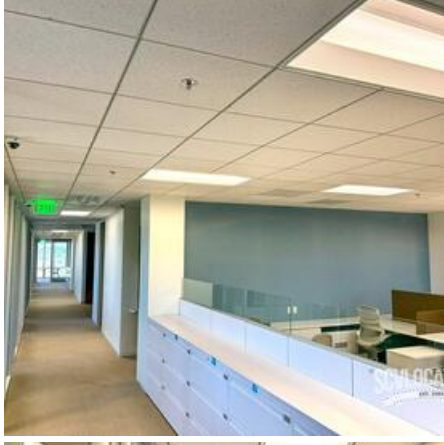

MODERN BRIGHT OFFICES

Location Photos

Image Zip File

[modern-bright-offices.zip](#)

MODERN BRIGHT OFFICES is exactly that! A beautifully designed office space consisting of the entire floor of the building, complete with a stunning reception area, low-walled cubicles, glass offices and conference rooms, long hallways, and multiple lounge areas within the space provide production with a multitude of shooting options. MODERN BRIGHT OFFICES are available to scout at your convenience.

Primary Location Type

[Office Buildings and Suites](#)

Location Features

[ELEVATORS](#)

[LONG HALLWAYS](#)

[MODERN](#)

[MODERN INTERIOR](#)

[MODERN LOBBY](#)
[OFFICE](#)
[BOARD ROOM](#)
[BULLPEN](#)
[CONFERENCE ROOM](#)
[CUBICLES](#)
[GLASS OFFICE](#)
[GLASS CONFERENCE ROOM](#)
[HIGH TECH OFFICE SPACE](#)
[EXECUTIVE BOARD](#)
[EXECUTIVE OFFICES](#)
[EXECUTIVE SECRETARIAL AREA](#)
[MODERN OFFICES](#)
[LOBBY](#)
[LOW-WALLED CUBICLES](#)
[OFFICE BUILDING](#)
[OFFICE COMPLEX](#)
[OFFICE SPACE](#)
[OFFICES](#)
[20+ OFFICES](#)
[PRODUCTION OFFICES](#)
[STAIRWELLS](#)
[VACANT OFFICE SPACE](#)
[CITY VIEW](#)
[SWEEPING VIEWS](#)
[UNOBSTRUCTED VIEW](#)
[WARM MODERN](#)