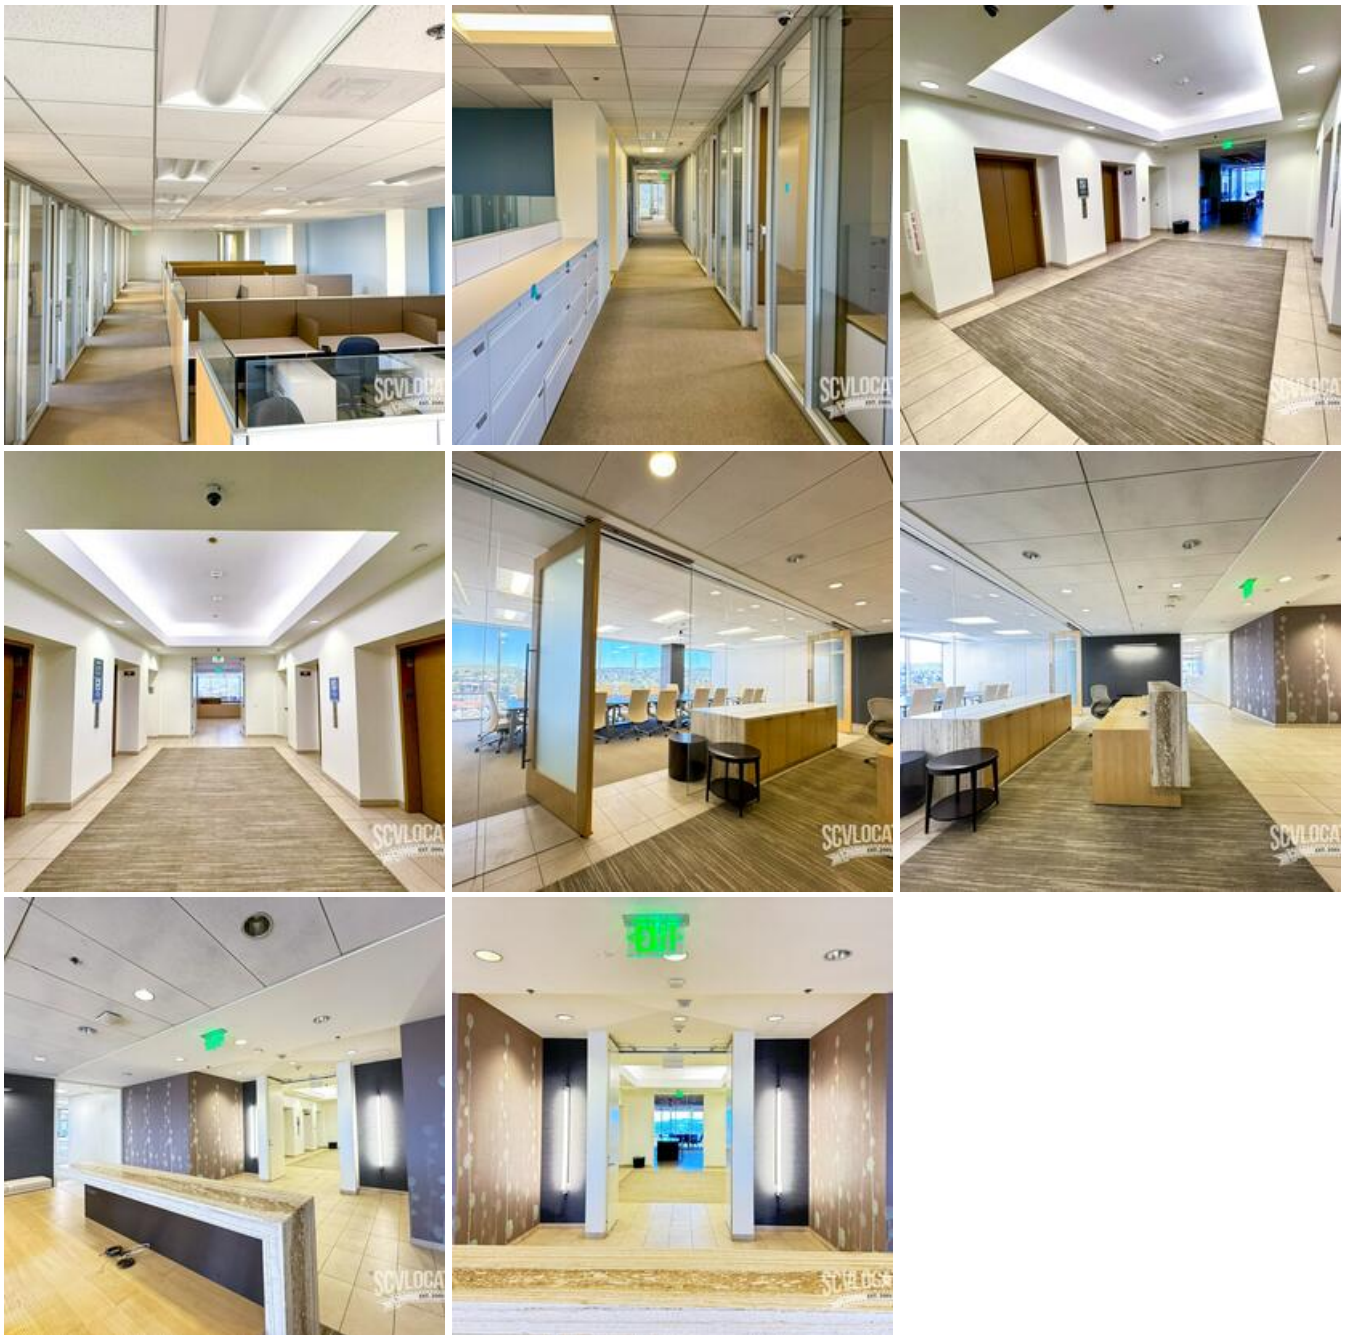

MODERN BRIGHT OFFICES

Location Photos

Image Zip File

[modern-bright-offices.zip](#)

MODERN BRIGHT OFFICES is exactly that! A beautifully designed office space consisting of the entire floor of the building, complete with a stunning reception area, low-walled cubicles, glass offices and conference rooms, long hallways, and multiple lounge areas within the space provide production with a multitude of shooting options. MODERN BRIGHT OFFICES are available to scout at your convenience.

Primary Location Type

[Office Buildings and Suites](#)

Location Features

[ELEVATORS](#)

[LONG HALLWAYS](#)

[MODERN](#)

[MODERN INTERIOR](#)

[MODERN LOBBY](#)
[OFFICE](#)
[BOARD ROOM](#)
[BULLPEN](#)
[CONFERENCE ROOM](#)
[CUBICLES](#)
[GLASS OFFICE](#)
[GLASS CONFERENCE ROOM](#)
[HIGH TECH OFFICE SPACE](#)
[EXECUTIVE BOARD](#)
[EXECUTIVE OFFICES](#)
[EXECUTIVE SECRETARIAL AREA](#)
[MODERN OFFICES](#)
[LOBBY](#)
[LOW-WALLED CUBICLES](#)
[OFFICE BUILDING](#)
[OFFICE COMPLEX](#)
[OFFICE SPACE](#)
[OFFICES](#)
[20+ OFFICES](#)
[PRODUCTION OFFICES](#)
[STAIRWELLS](#)
[VACANT OFFICE SPACE](#)
[CITY VIEW](#)
[SWEEPING VIEWS](#)
[UNOBSTRUCTED VIEW](#)
[WARM MODERN](#)