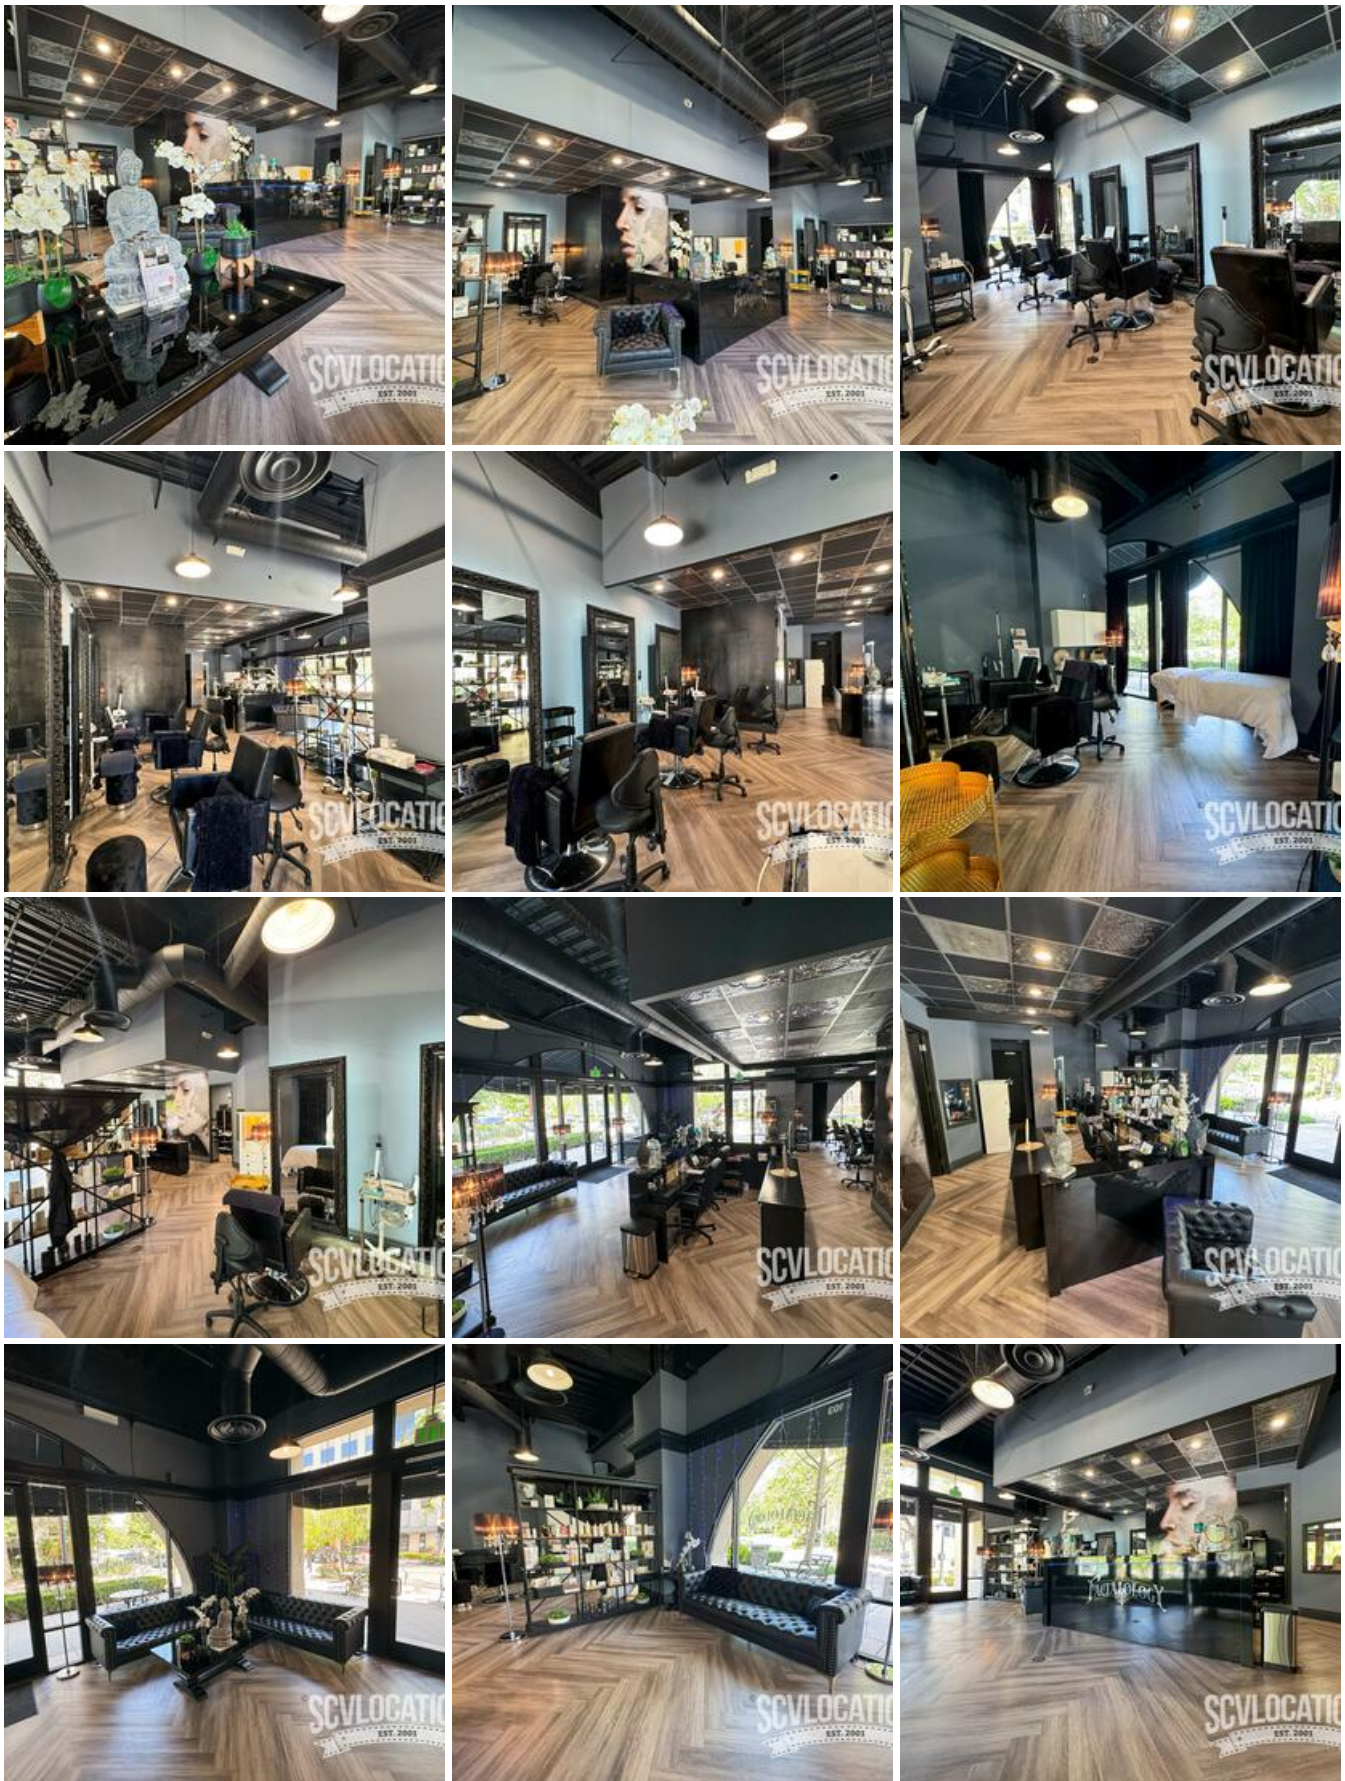

FACIALOLOGY

Location Photos

Image Zip File

[faciaology.zip](#)

Primary Location Type

Primary Location Type

[Commercial --- Shopping Centers, Auto, Restaurants, Hospitals, etc.](#)

Location Features

[URBAN](#)

[HAIR SALON](#)

[STORE FRONT](#)

[HIGH PRODUCTION VALUE](#)

[HIGH-END FEATURES](#)

[MODERN INTERIOR](#)