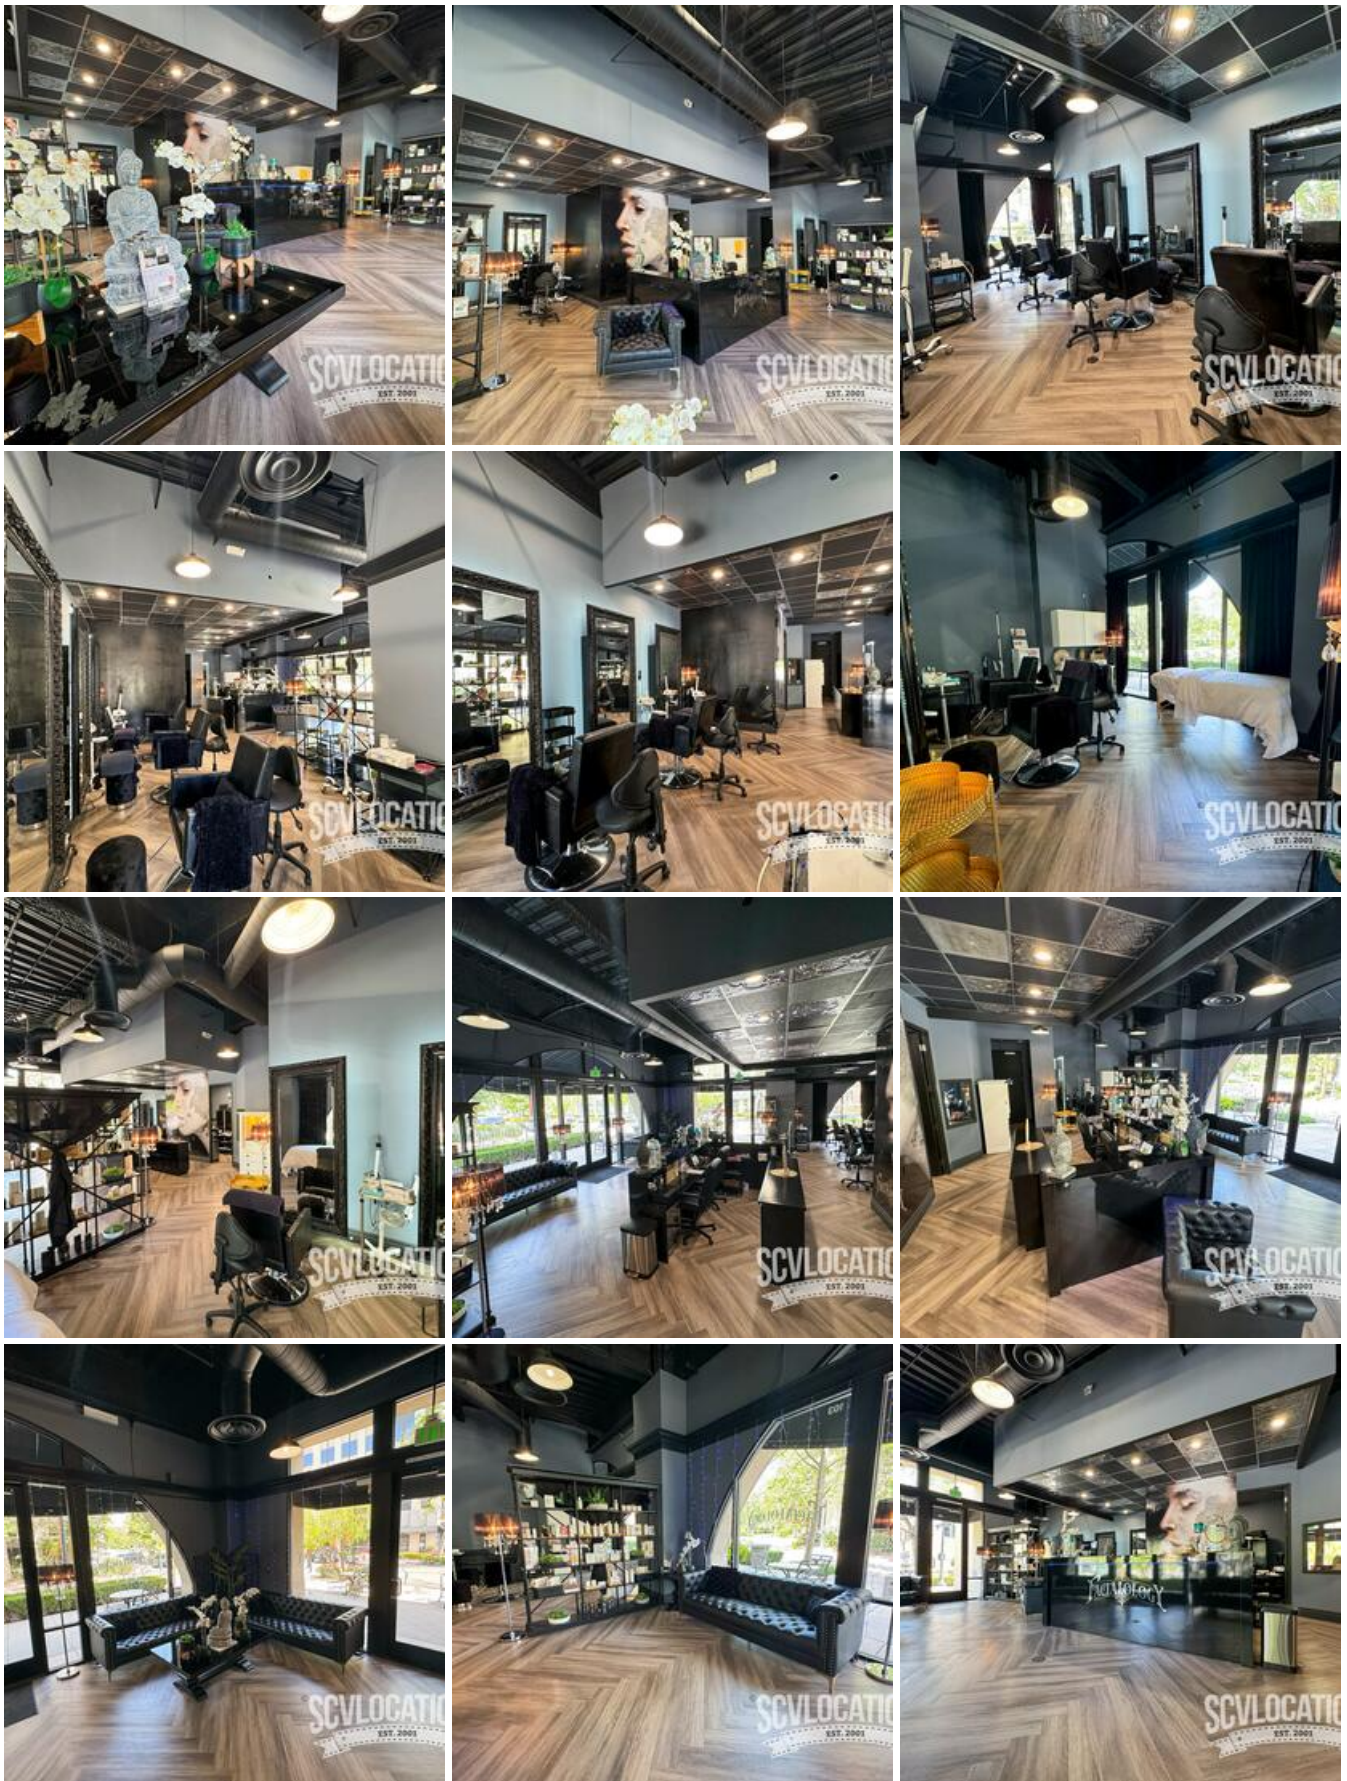

FACIALOLOGY

Location Photos

Image Zip File

[faciaology.zip](#)

Primary Location Type

Primary Location Type

[Commercial --- Shopping Centers, Auto, Restaurants, Hospitals, etc.](#)

Location Features

[URBAN](#)

[HAIR SALON](#)

[STORE FRONT](#)

[HIGH PRODUCTION VALUE](#)

[HIGH-END FEATURES](#)

[MODERN INTERIOR](#)