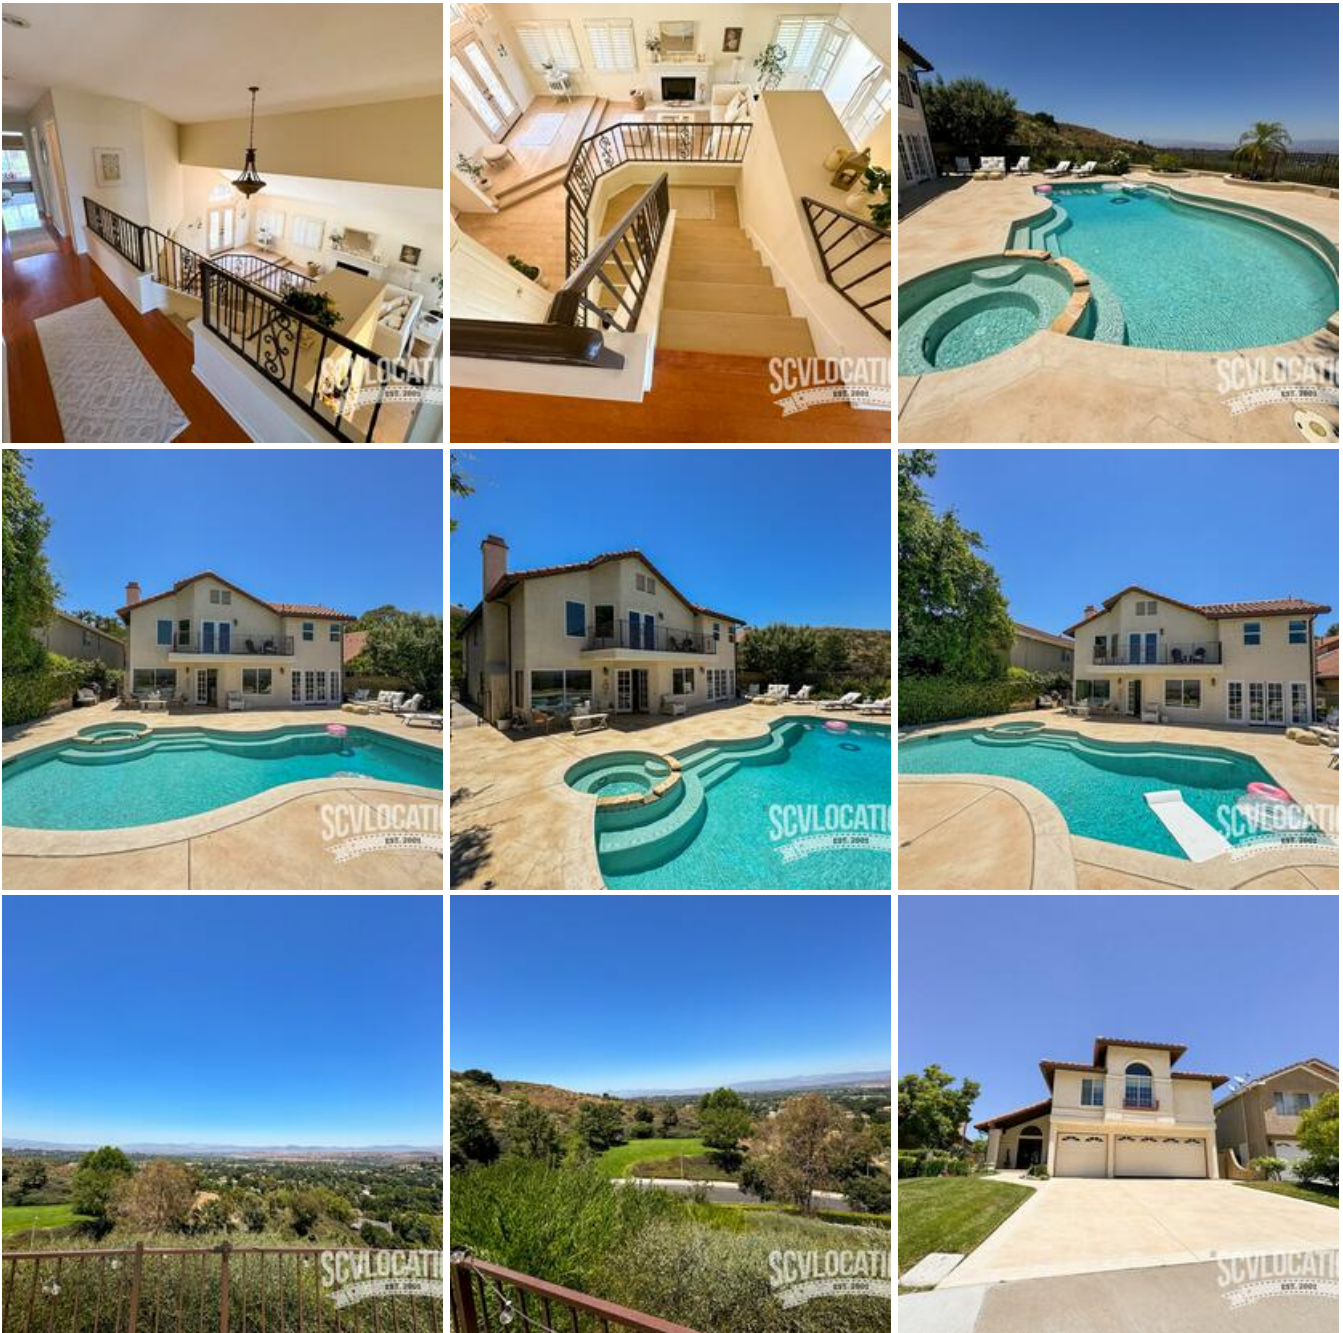

### Location Photos

## Image Zip File

[plum-home.zip](#)

The PLUM HOME is a beautiful tract home in the heart of Santa Clarita offering warm, light and bright wide open spaces, multiple living areas and sweeping views. The PLUM HOME is available to scout at your convenience.

## Location Features

[ARIZONA LOOK](#)  
[LAS VEGAS LOOK](#)  
[CALIFORNIA SPANISH](#)  
[FLORIDA](#)  
[SPANISH TILE ROOF](#)

LONG HALLWAY  
POOL  
JACUZZI  
LONG DRIVEWAY  
HARDWOOD FLOORS  
SPANISH STUCCO  
3-CAR GARAGE  
SMALL FRONT LAWN  
TRACT HOME RESIDENTIAL  
LARGE PRIMARY BATH  
PRIMARY BALCONY  
LARGE STAIRCASE  
TWO STORY  
GRANITE COUNTERTOP  
WHITE CABINETS  
ARCHED HALLWAYS  
BALCONY OVER POOL  
BACKYARD VIEWS  
BACKYARD BLUE SKY VIEWS  
CONTEMPORARY  
LIGHT AND BRIGHT  
FORMAL DINING ROOM  
SEPARATE DINING ROOM  
VAULTED CEILINGS  
EXPANSIVE VIEWS  
HORIZON LINES  
MOUNTAIN VIEWS  
SWEEPING VIEWS  
UNOBSTRUCTED VIEW  
VIEWS TO STREET  
WARM MODERN