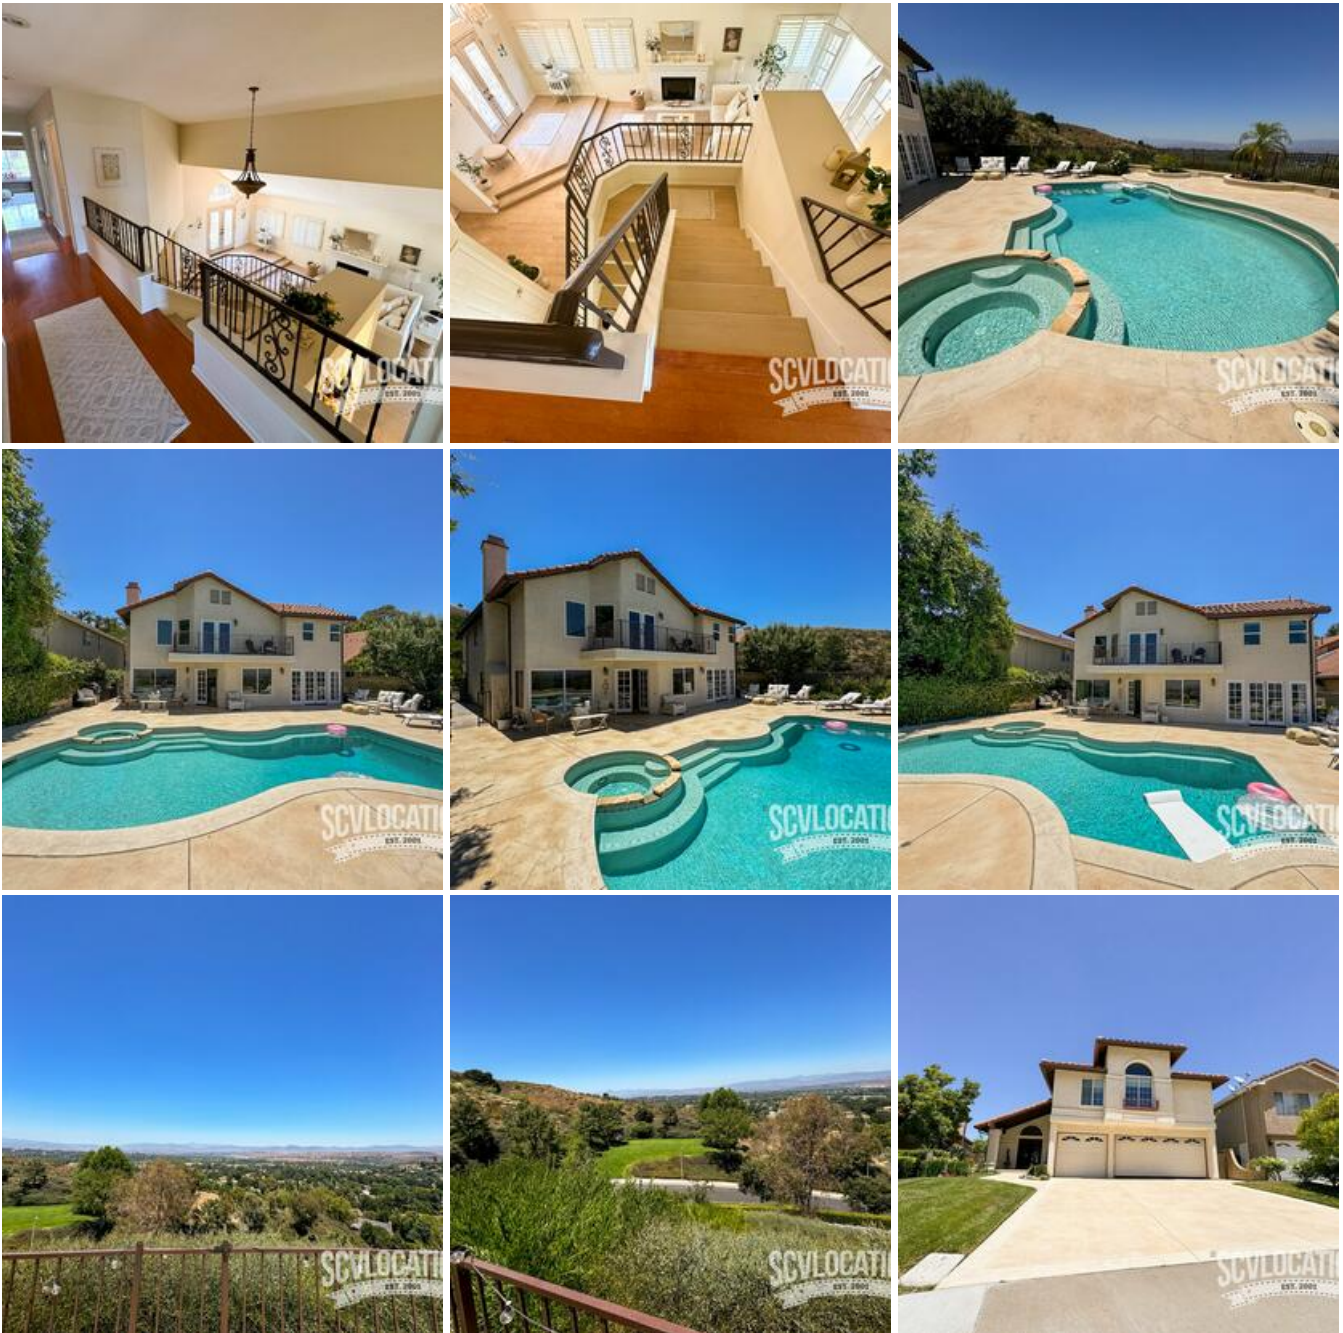

PLUM HOME

Location Photos

Image Zip File

[plum-home.zip](#)

The PLUM HOME is a beautiful tract home in the heart of Santa Clarita offering warm, light and bright wide open spaces, multiple living areas and sweeping views. The PLUM HOME is available to scout at your convenience.

Primary Location Type

[Tract Home Residential](#)

Location Features

[ARIZONA LOOK](#)
[LAS VEGAS LOOK](#)
[CALIFORNIA SPANISH](#)
[FLORIDA](#)
[SPANISH TILE ROOF](#)

LONG HALLWAY
POOL
JACUZZI
LONG DRIVEWAY
HARDWOOD FLOORS
SPANISH STUCCO
3-CAR GARAGE
SMALL FRONT LAWN
TRACT HOME RESIDENTIAL
LARGE PRIMARY BATH
PRIMARY BALCONY
LARGE STAIRCASE
TWO STORY
GRANITE COUNTERTOP
WHITE CABINETS
ARCHED HALLWAYS
BALCONY OVER POOL
BACKYARD VIEWS
BACKYARD BLUE SKY VIEWS
CONTEMPORARY
LIGHT AND BRIGHT
FORMAL DINING ROOM
SEPARATE DINING ROOM
VAULTED CEILINGS
EXPANSIVE VIEWS
HORIZON LINES
MOUNTAIN VIEWS
SWEEPING VIEWS
UNOBSTRUCTED VIEW
VIEWS TO STREET
WARM MODERN