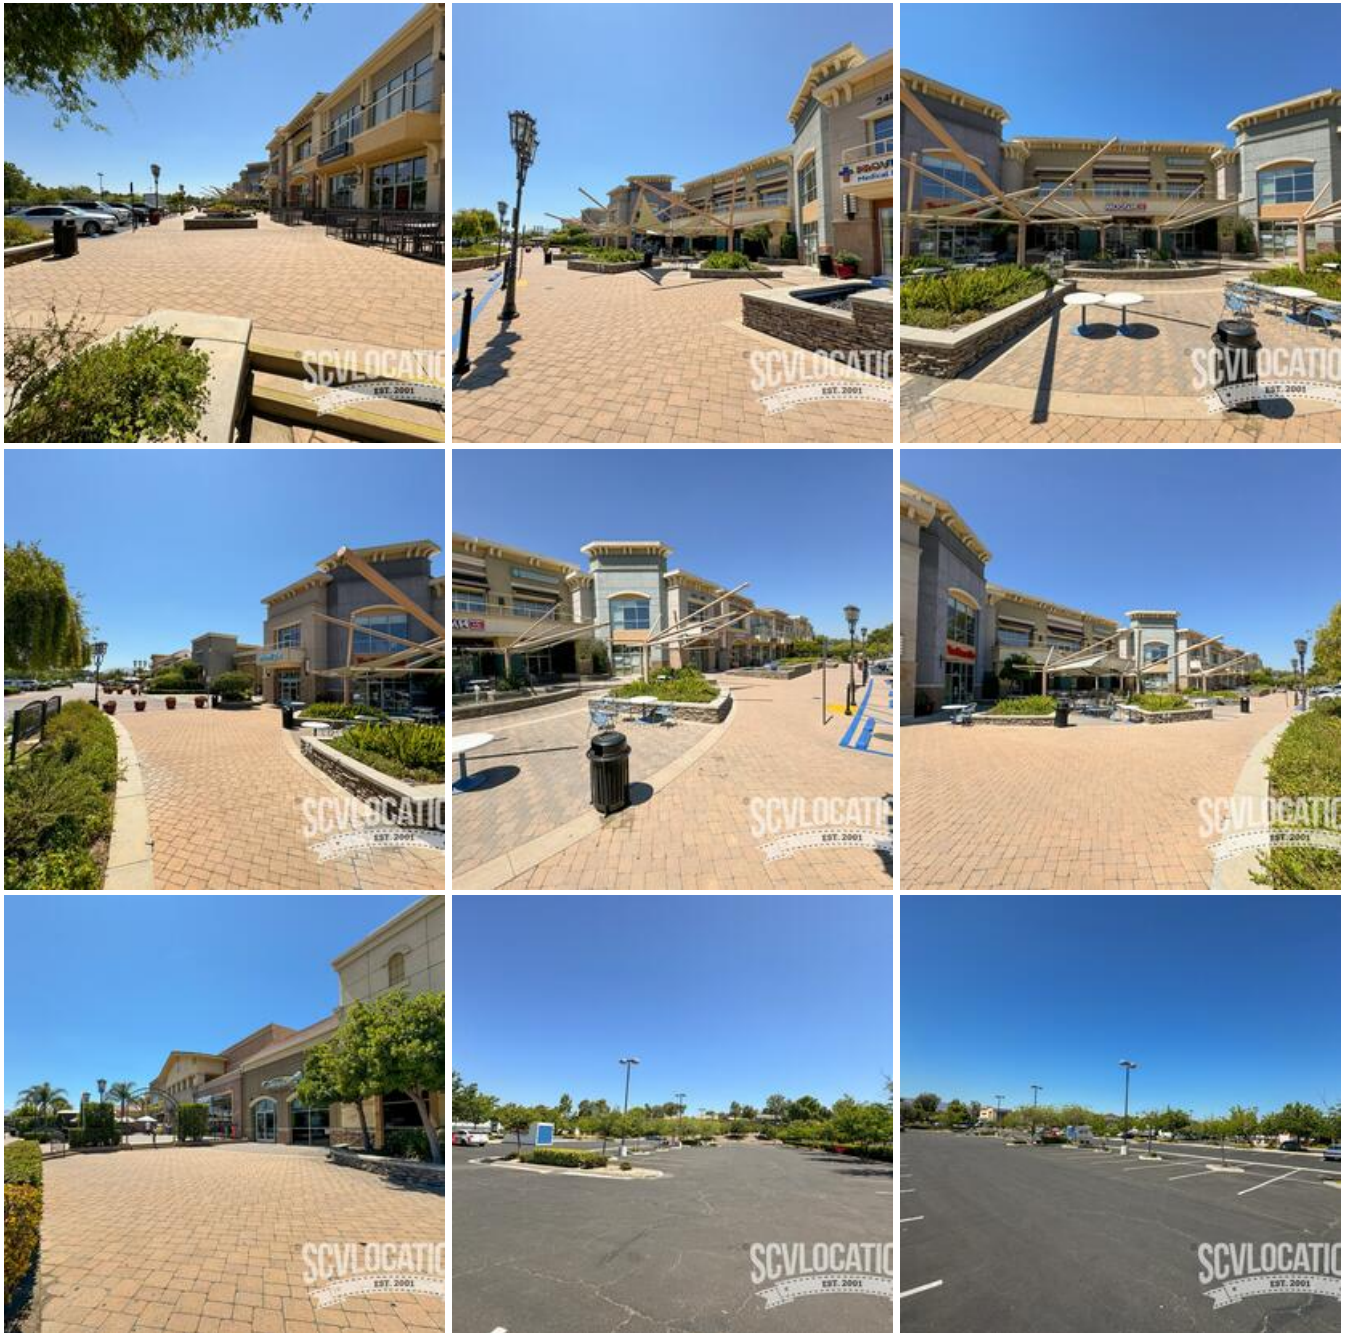

BRIDGEPORT MARKETPLACE

Location Photos

Image Zip File

[bridgeport-marketplace.zip](#)

Primary Location Type

[Store Fronts and Shopping Centers](#)

Location Features

[STORE FRONTS](#)
[EXTERIOR COURTYARD](#)
[EXTERIOR WALKWAYS](#)
[MANICURED LANDSCAPING](#)
[MATURE LANDSCAPING](#)
[100+ PARKING SPACES](#)
[BASE CAMP](#)
[CREW PARKING](#)
[LARGE PARKING LOTS](#)

RETAIL
WALK 'N TALK