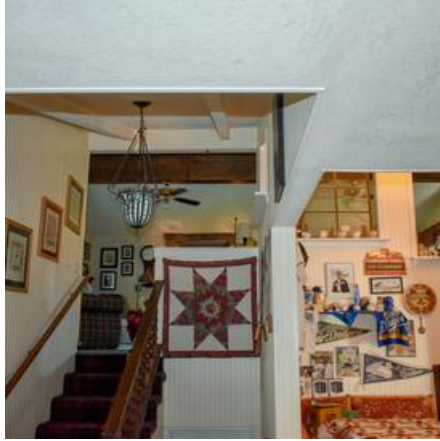

## Image Zip File

[downloadable-photos.zip](#)

The ABBY HOME offers traditional, mid-western architecture as well as interior design. White clapboard, brick and mature trees all lend the ABBY HOME to your ANYWHERE U.S.A. project. Enter this split-level home into the kitchen which boasts red vintage-looking appliances. Upstairs you will find all the traditional elements, brick fireplace, oak table, quilts and a screened-in porch. The backyard of the ABY HOME offers mature trees and landscaping, a large backyard lawn and even a red shed. The ABBY HOME is the perfect Middle-American location for your next project.

## Location Features

[BRICK DRIVEWAY](#)  
[BRICK ACCENTS](#)  
[BRICK FIREPLACE](#)  
[BRICK WALKWAYS](#)  
[MATURE TREES](#)  
[MULTIPLE BUILDINGS](#)  
[RED PROFESSIONAL APPLIANCES](#)  
[WHITE CLAPBOARD](#)  
[FRONT LAWN](#)  
[ANYWHERE USA RESIDENTIAL](#)  
[TWO STORY](#)  
[LARGE KITCHEN ISLAND](#)  
[UNIQUE KITCHEN](#)  
[LARGE BACKYARD LAWN](#)  
[COUNTRY](#)  
[GRANDMAS HOUSE](#)